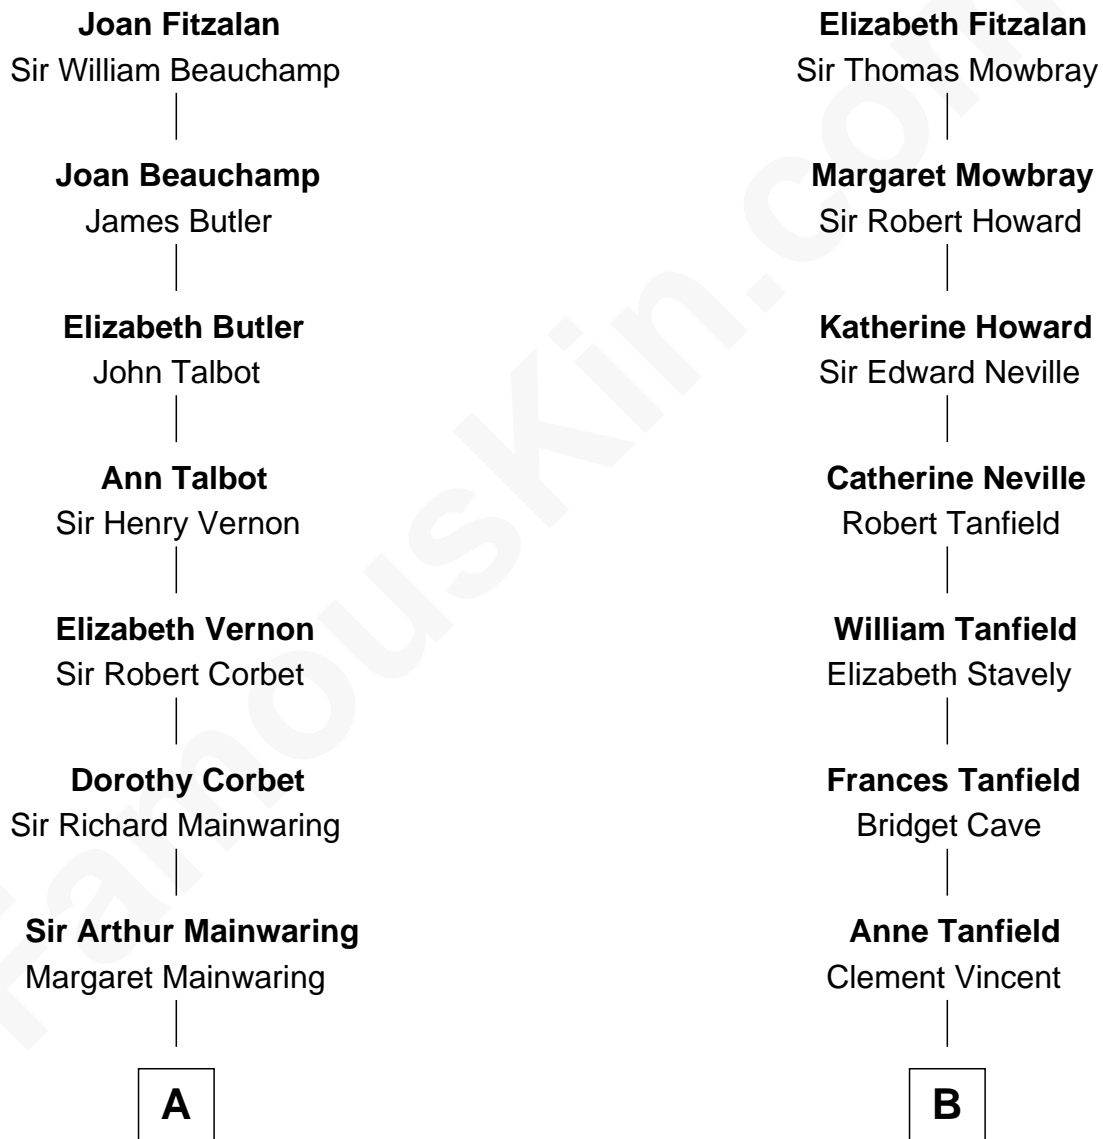

# FamousKin.com Relationship Chart of

**John Foster Dulles**

*52nd U.S. Secretary of State*

18th cousin 2 times removed of

**Mary Chapin Carpenter**

*Singer and Songwriter*

**Sir Richard Fitzalan**

Elizabeth de Bohun

**C**

**Allen Macy Dulles**

Edith Foster

**John Foster Dulles**

*52nd U.S. Secretary of State*

**D**

**Harrison Robertson**

Mary L. Vawter