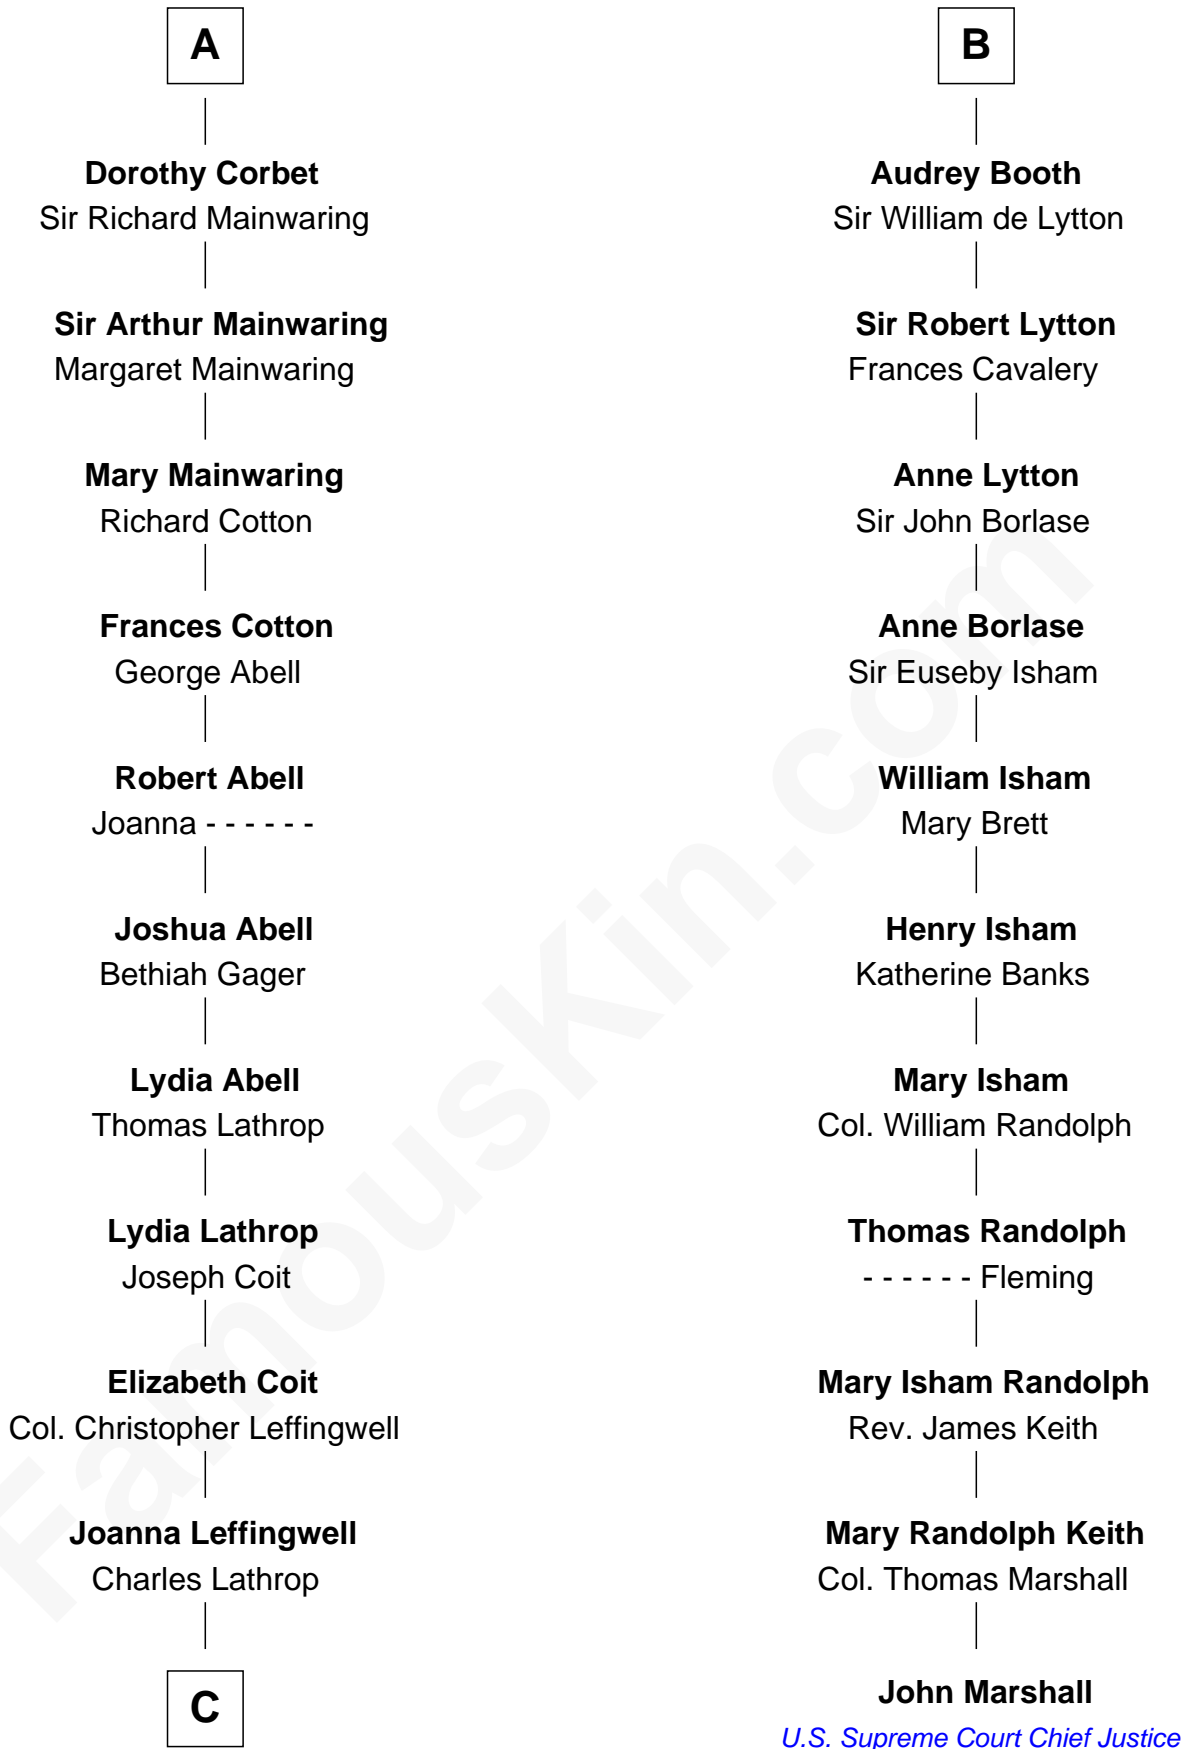

FamousKin.com Relationship Chart of

John Foster Dulles

52nd U.S. Secretary of State

17th cousin 3 times removed of

John Marshall

4th Chief Justice of the U.S. Supreme Court

C

—
Harriet Wadsworth Lathrop

Rev. Miron Winslow

—
Harriet Lathrop Winslow

Rev. John Welsh Dulles

—
Allen Macy Dulles

Edith Foster

—
John Foster Dulles

52nd U.S. Secretary of State

FamousKin.com