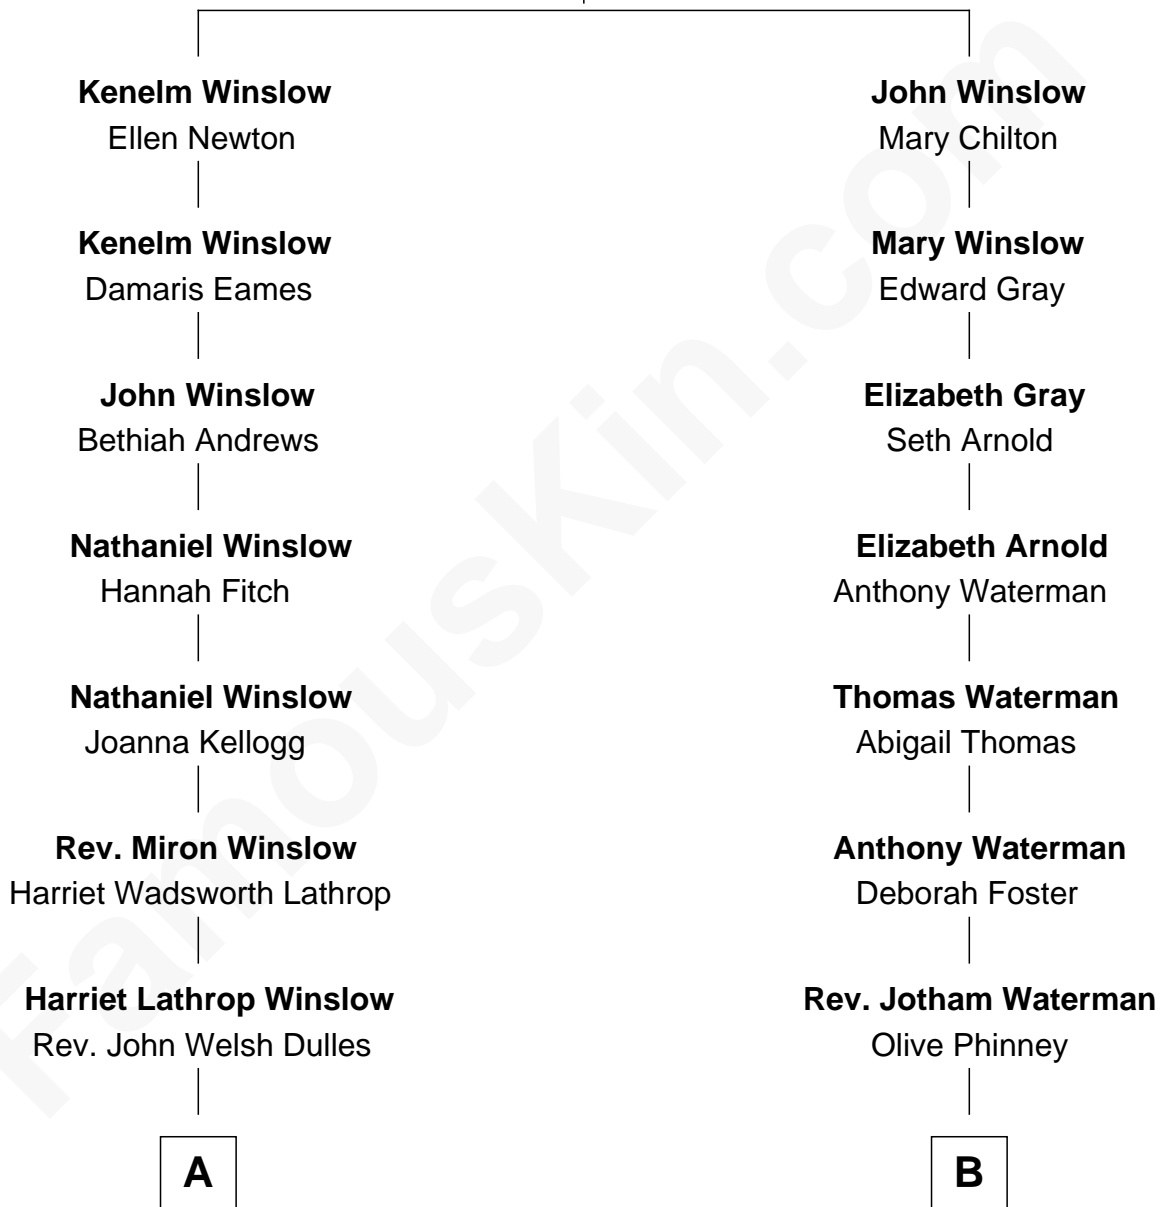

FamousKin.com Relationship Chart of

John Foster Dulles

52nd U.S. Secretary of State

8th cousin 4 times removed of

Jordana Brewster

TV and Movie Actress

Edward Winslow

Magdalen Oliver

A

Allen Macy Dulles

Edith Foster

John Foster Dulles

52nd U.S. Secretary of State

B

Lucy Anne Waterman

Sylvanus S. Besse

Lyman Waterman Besse

Henrietta Louisa Seger

Florence Foster Besse

Kingman Brewster

Kingman Brewster

Mary Louise Phillips

Alden Brewster

Maria João Leão de Sousa