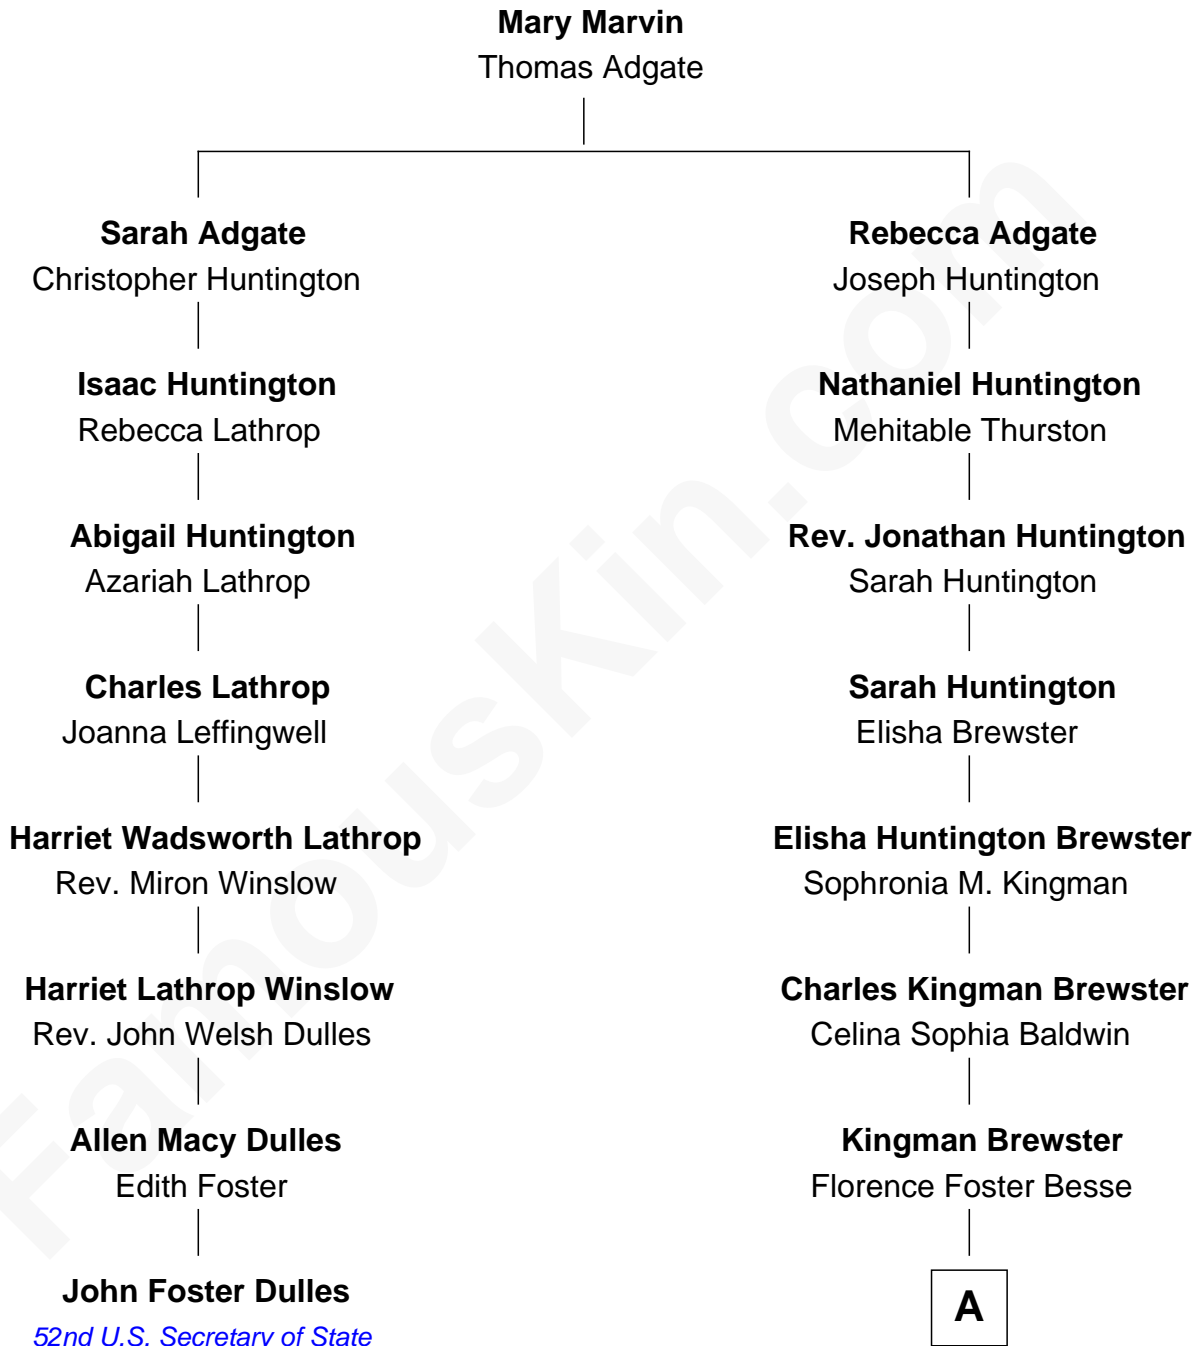

FamousKin.com

Relationship Chart of

John Foster Dulles

52nd U.S. Secretary of State

7th cousin 2 times removed of

Jordana Brewster

TV and Movie Actress

A

Kingman Brewster

Mary Louise Phillips

Alden Brewster

Maria João Leão de Sousa

Jordana Brewster

TV and Movie Actress

FamousKin.com