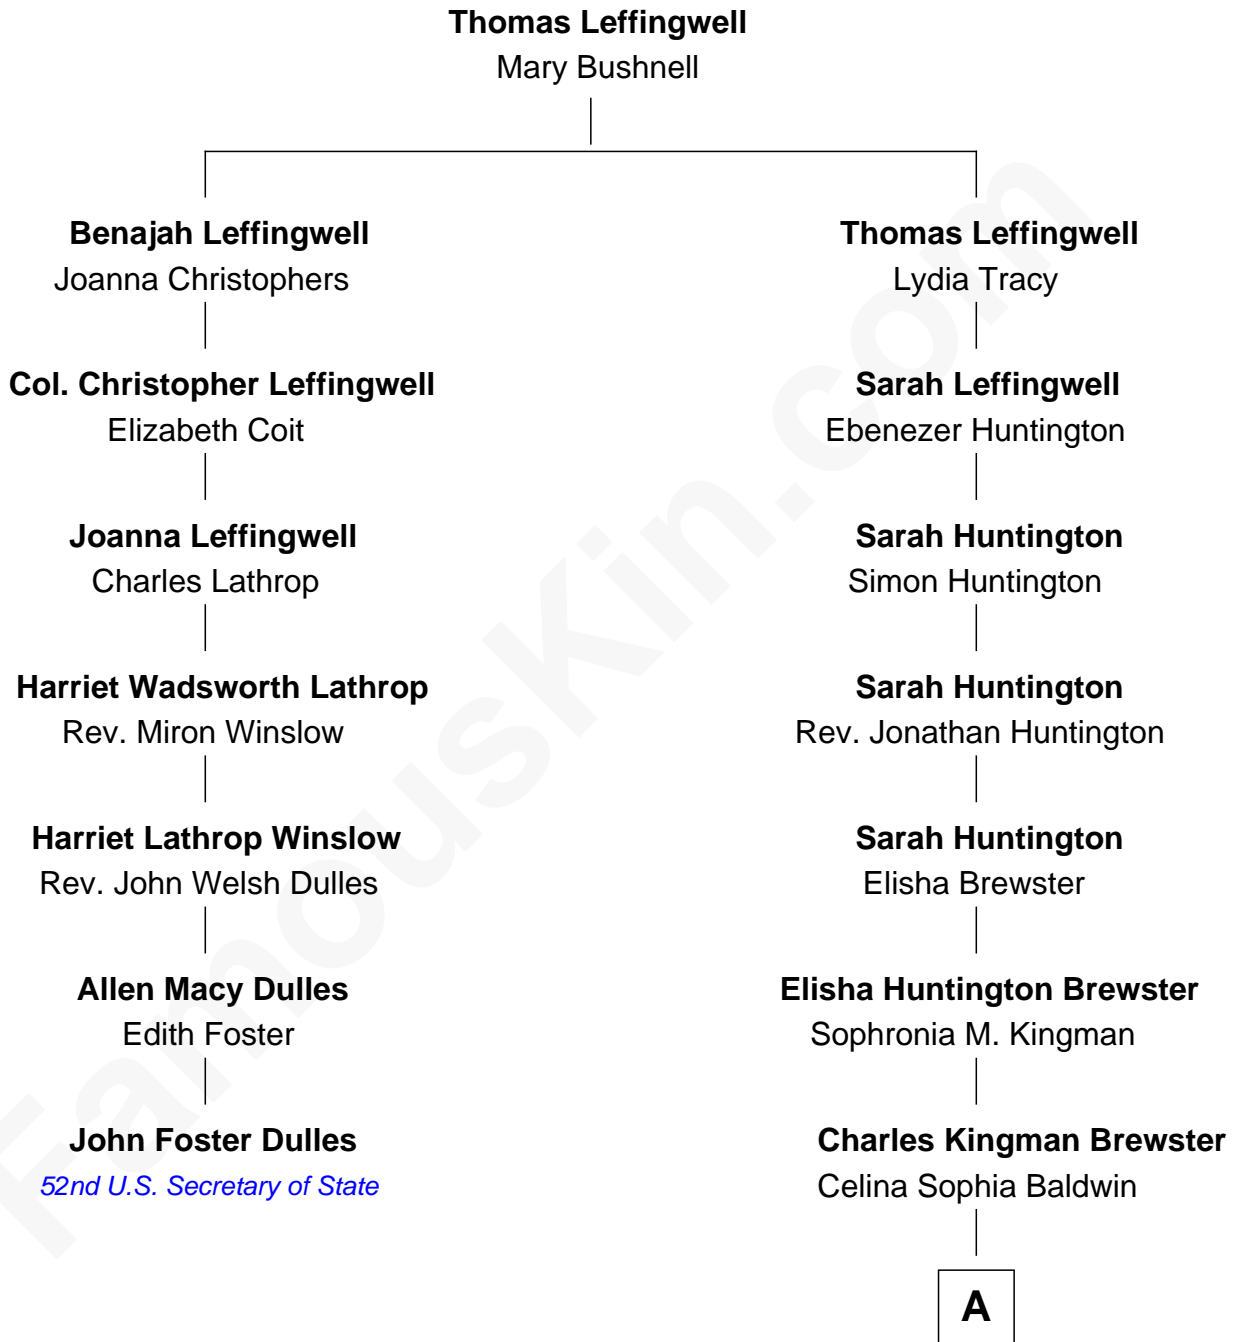

FamousKin.com Relationship Chart of

John Foster Dulles

52nd U.S. Secretary of State

6th cousin 4 times removed of

Jordana Brewster

TV and Movie Actress

A

Kingman Brewster
Florence Foster Besse

Kingman Brewster
Mary Louise Phillips

Alden Brewster
Maria João Leão de Sousa

Jordana Brewster
TV and Movie Actress