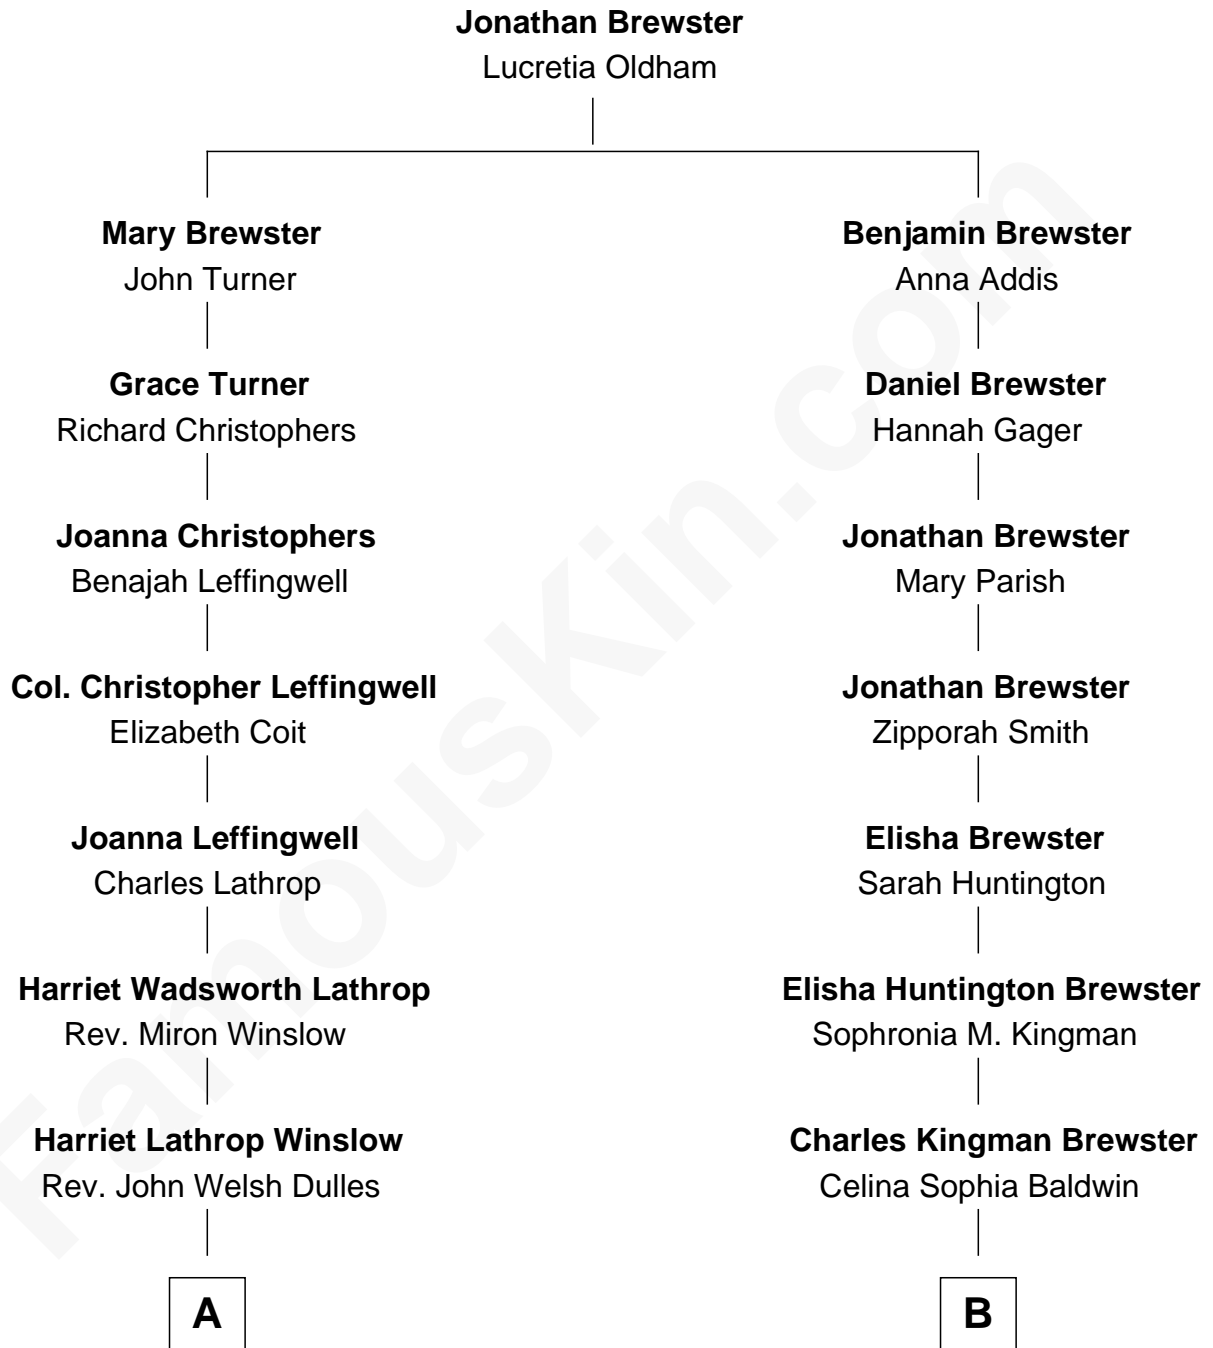

FamousKin.com Relationship Chart of

John Foster Dulles

52nd U.S. Secretary of State

8th cousin 2 times removed of

Jordana Brewster

TV and Movie Actress

A

Allen Macy Dulles

Edith Foster

John Foster Dulles

52nd U.S. Secretary of State

B

Kingman Brewster

Florence Foster Besse

Kingman Brewster

Mary Louise Phillips

Alden Brewster

Maria João Leão de Sousa

Jordana Brewster

TV and Movie Actress