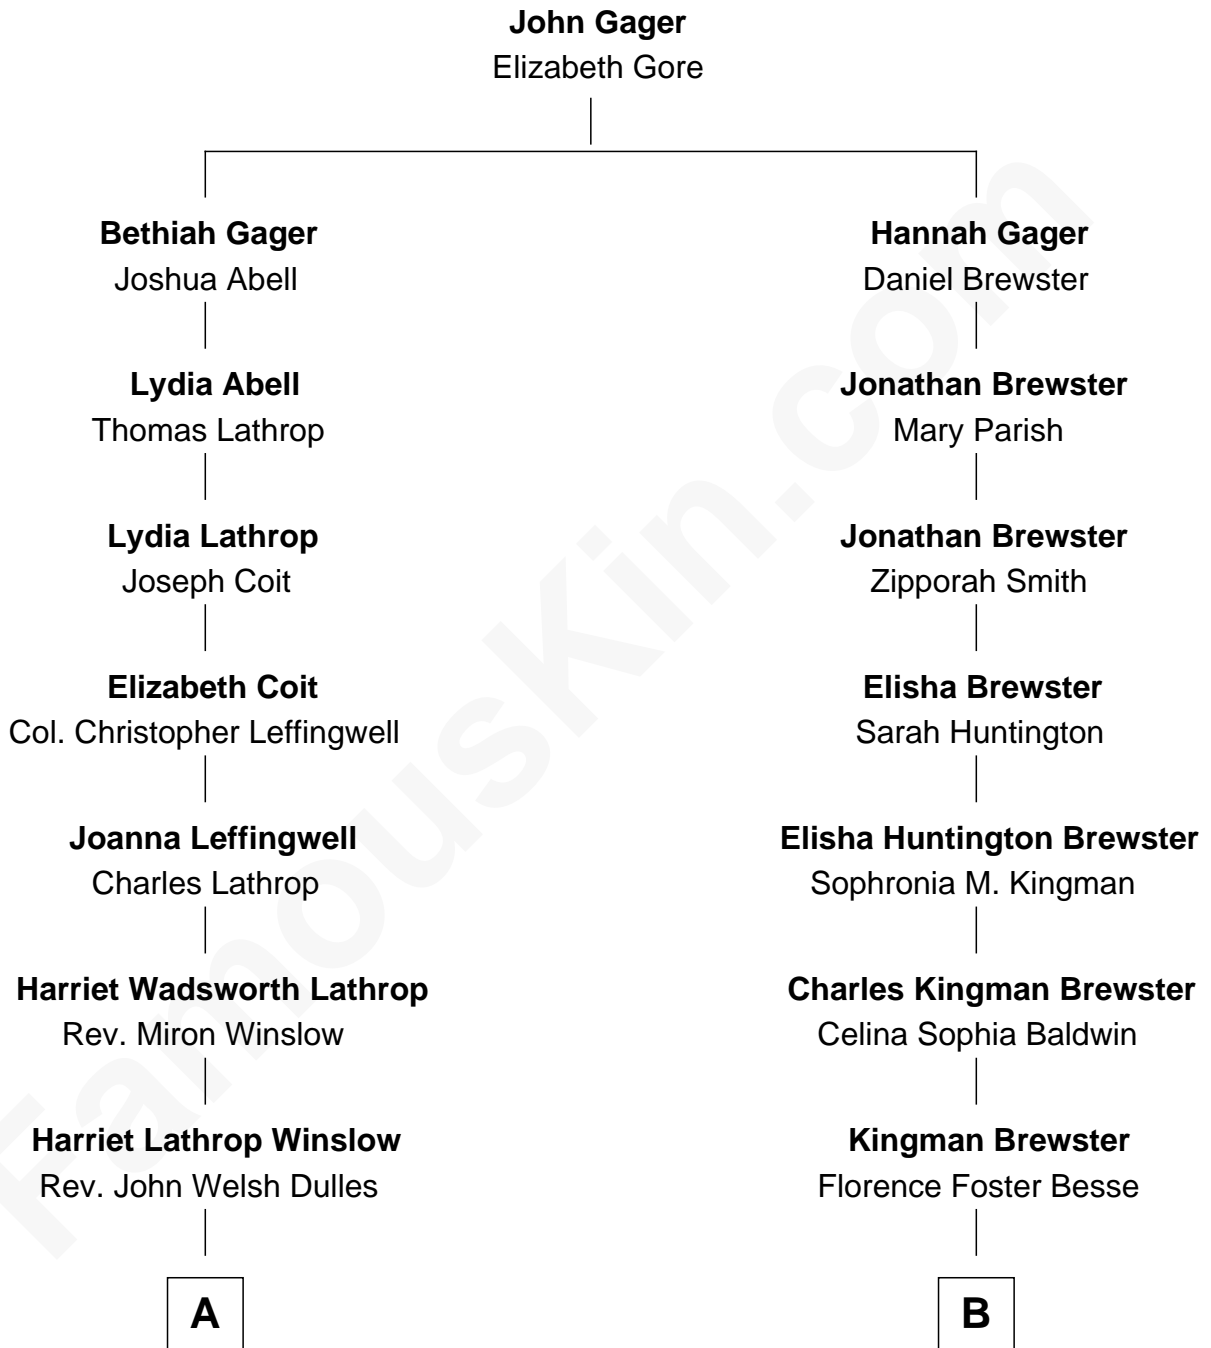

FamousKin.com Relationship Chart of

John Foster Dulles

52nd U.S. Secretary of State

8th cousin 1 time removed of

Jordana Brewster

TV and Movie Actress

A

Allen Macy Dulles

Edith Foster

John Foster Dulles

52nd U.S. Secretary of State

B

Kingman Brewster

Mary Louise Phillips

Alden Brewster

Maria João Leão de Sousa

Jordana Brewster

TV and Movie Actress