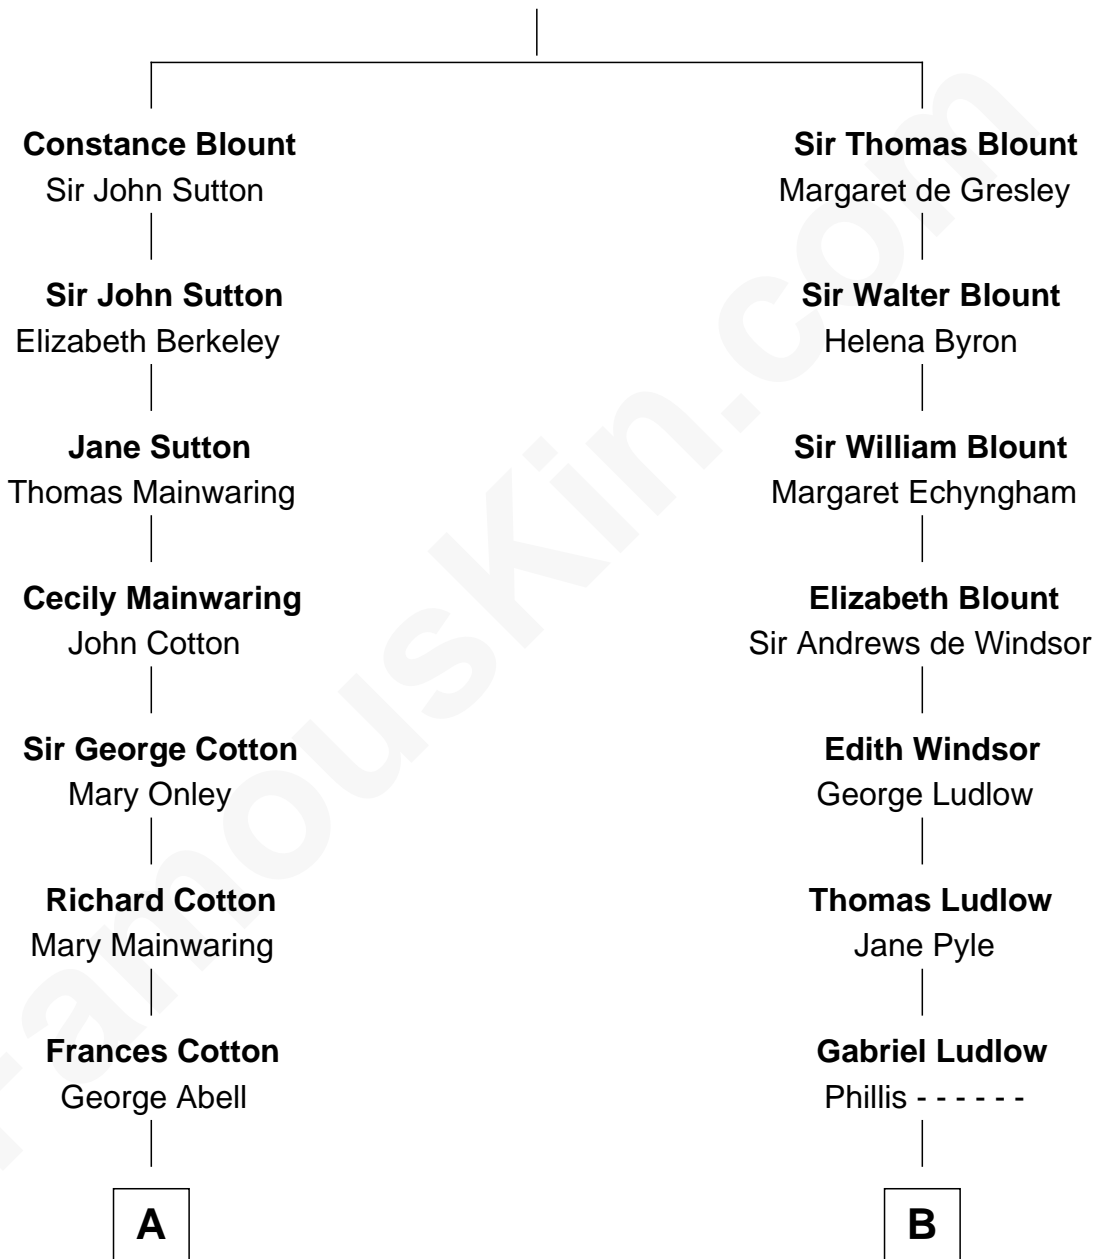

FamousKin.com Relationship Chart of

John Foster Dulles

52nd U.S. Secretary of State

16th cousin 2 times removed of

Edward Norton

Movie Actor

Sir Walter Blount

Sancha de Ayala

C

Edward Mower Norton

Lydia Robinson Rouse

Edward Norton

Movie Actor

FamousKin.com