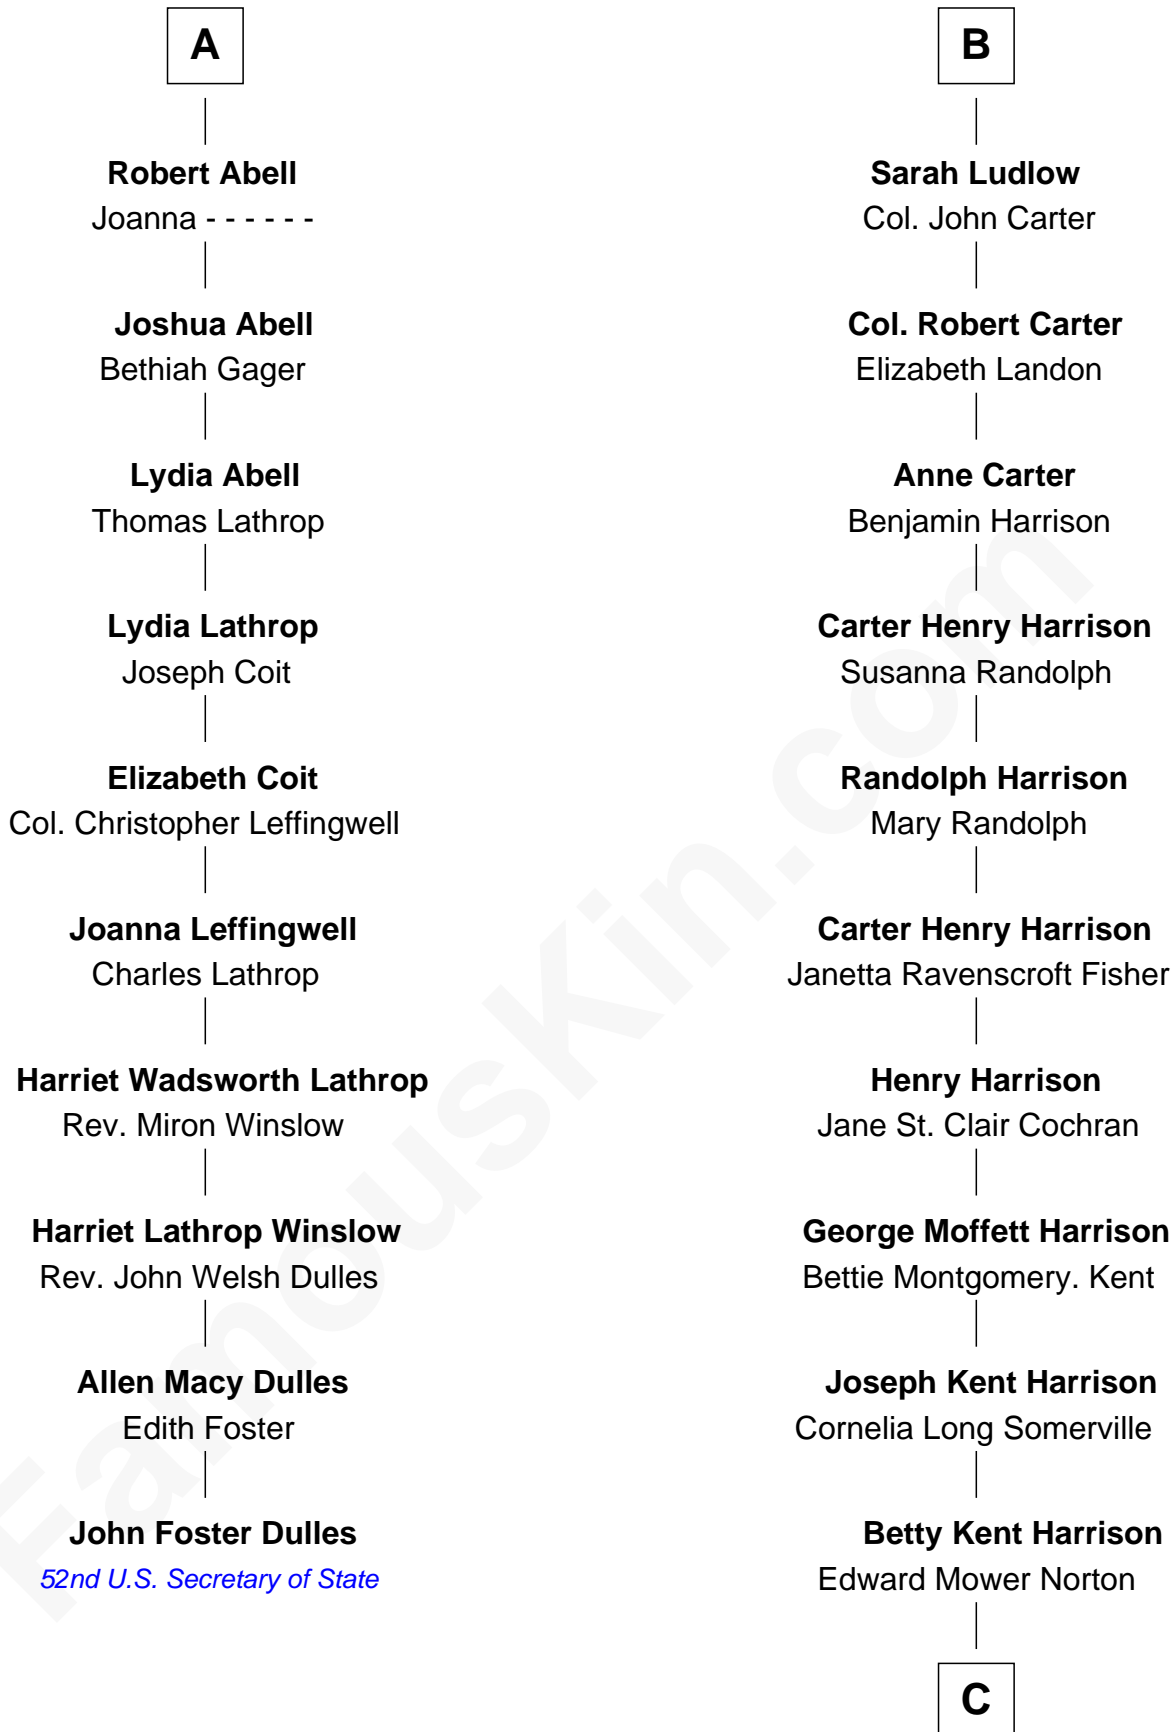

FamousKin.com Relationship Chart of

John Foster Dulles

52nd U.S. Secretary of State

16th cousin 2 times removed of

Edward Norton

Movie Actor

Sir Walter Blount

Sancha de Ayala

C

Edward Mower Norton

Lydia Robinson Rouse

Edward Norton

Movie Actor

FamousKin.com