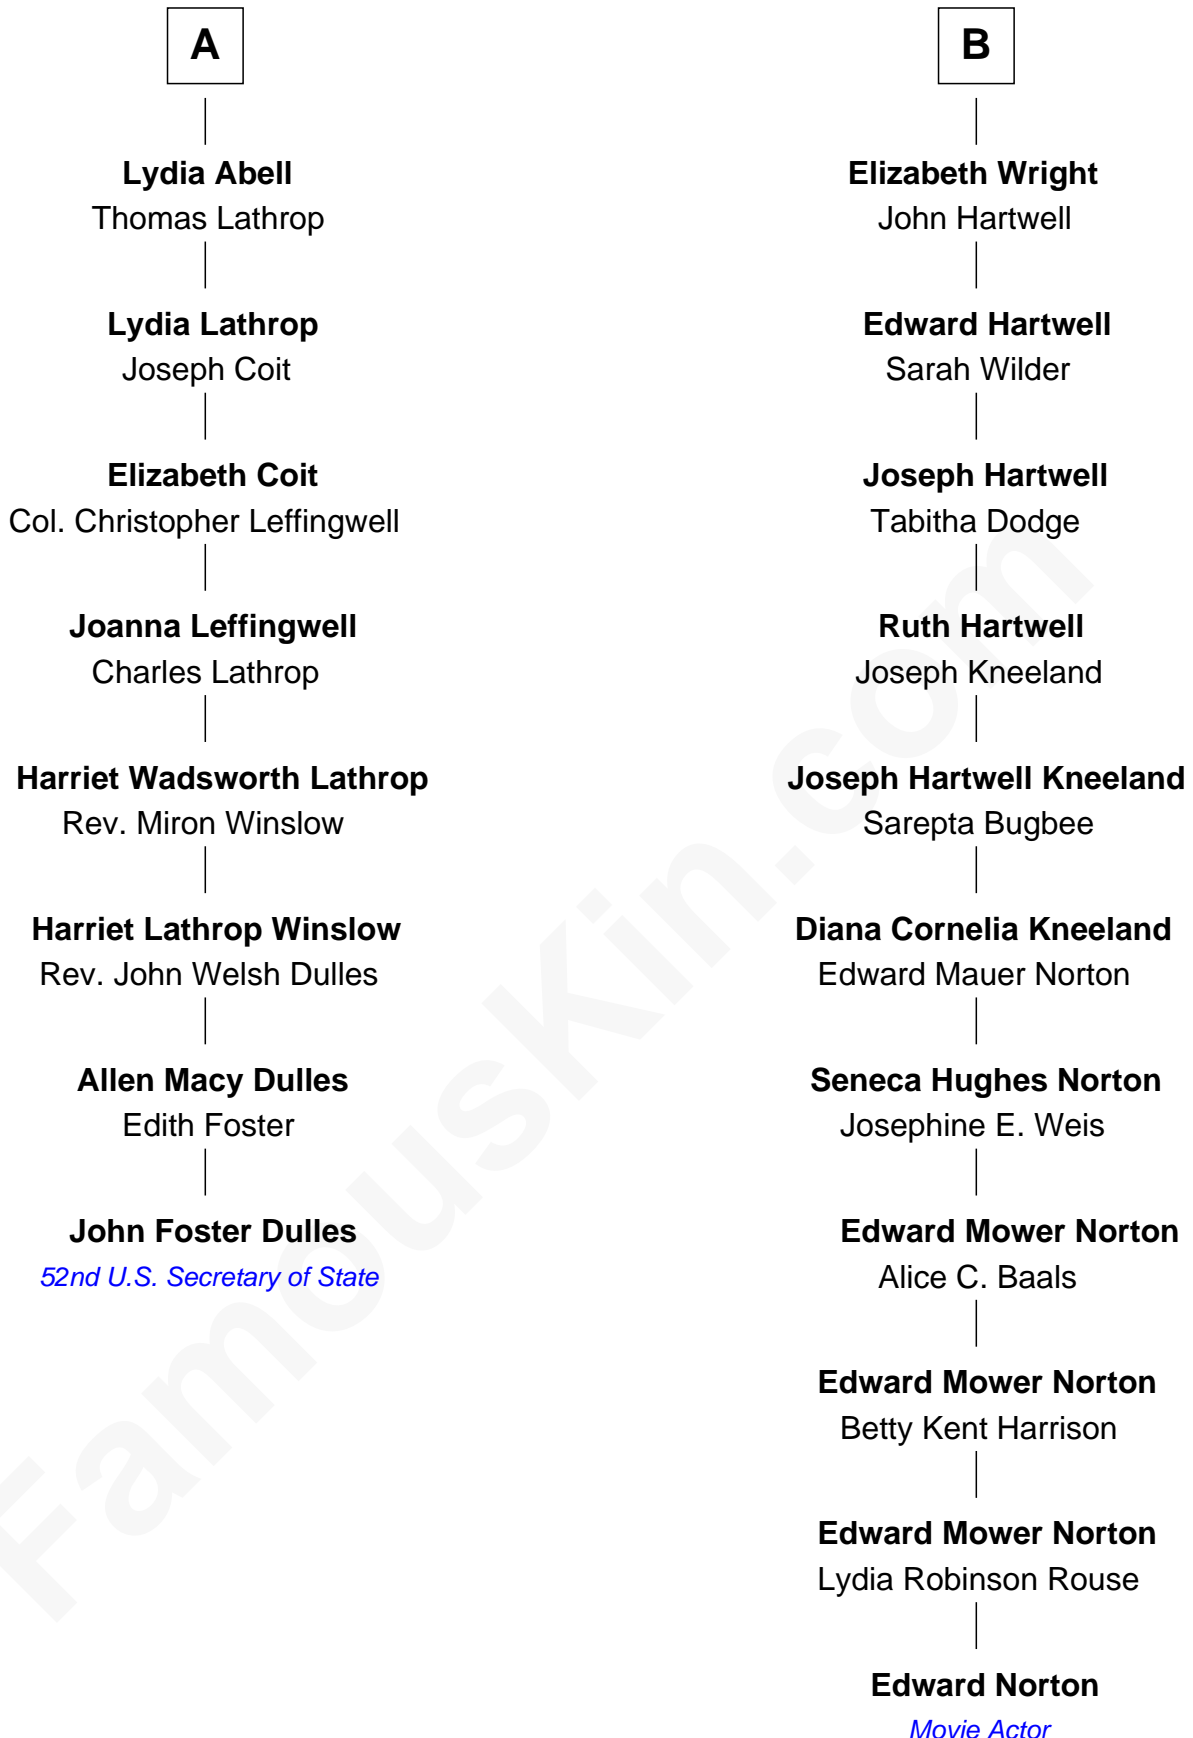

FamousKin.com Relationship Chart of

John Foster Dulles

52nd U.S. Secretary of State

14th cousin 3 times removed of

Edward Norton

Movie Actor

William Mainwaring

Margaret Warren

Thomas Mainwaring

Jane Sutton

Cecily Mainwaring

John Cotton

Sir George Cotton

Mary Onley

Richard Cotton

Mary Mainwaring

Frances Cotton

George Abell

Robert Abell

Joanna - - - - -

Joshua Abell

Bethiah Gager

A

Elizabeth Mainwaring

Abraham Mellowes

Oliver Mellowes

Mary James

Elizabeth Mellowes

Edward Wright

B

Edward Norton photo by [David Shankbone](#) (CC BY 3.0)