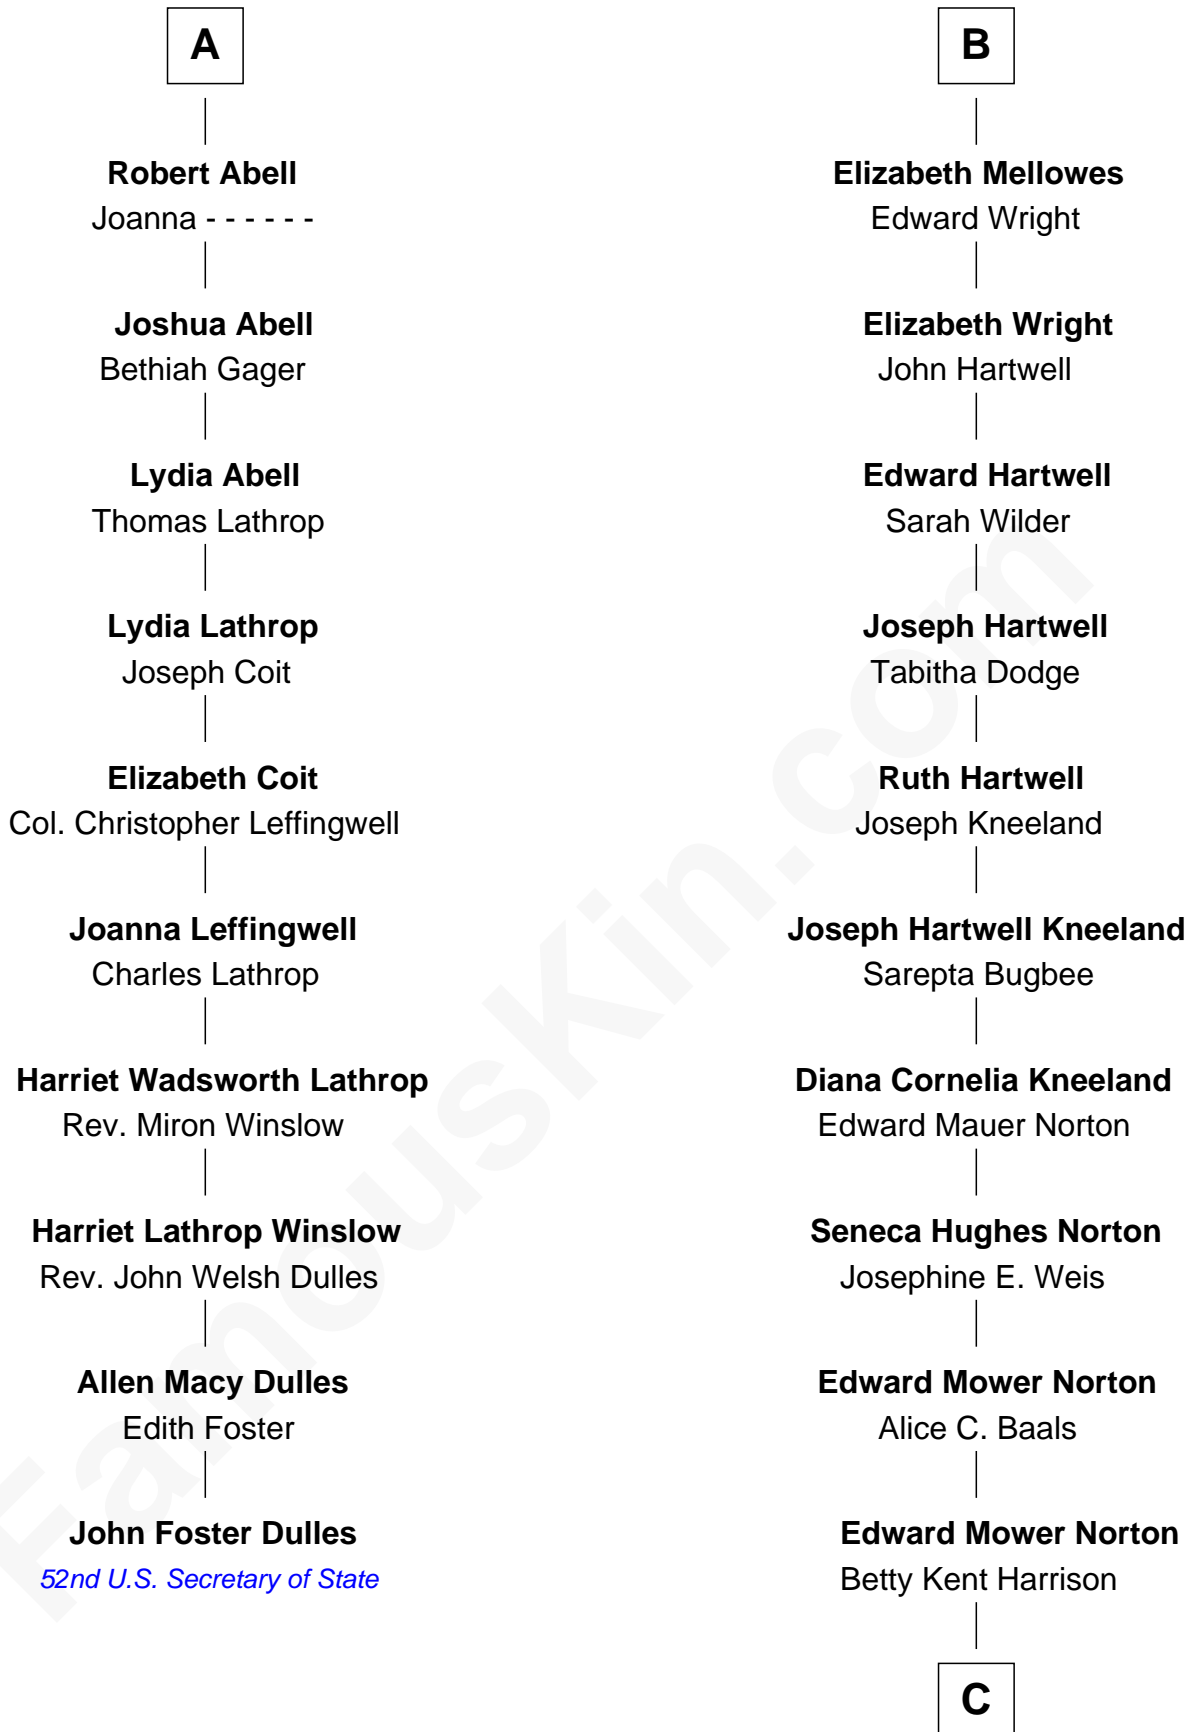

FamousKin.com Relationship Chart of

John Foster Dulles

52nd U.S. Secretary of State

16th cousin 2 times removed of

Edward Norton

Movie Actor

Sir Robert Corbet

Margaret - - - - -

C

Edward Mower Norton

Lydia Robinson Rouse

Edward Norton

Movie Actor

FamousKin.com