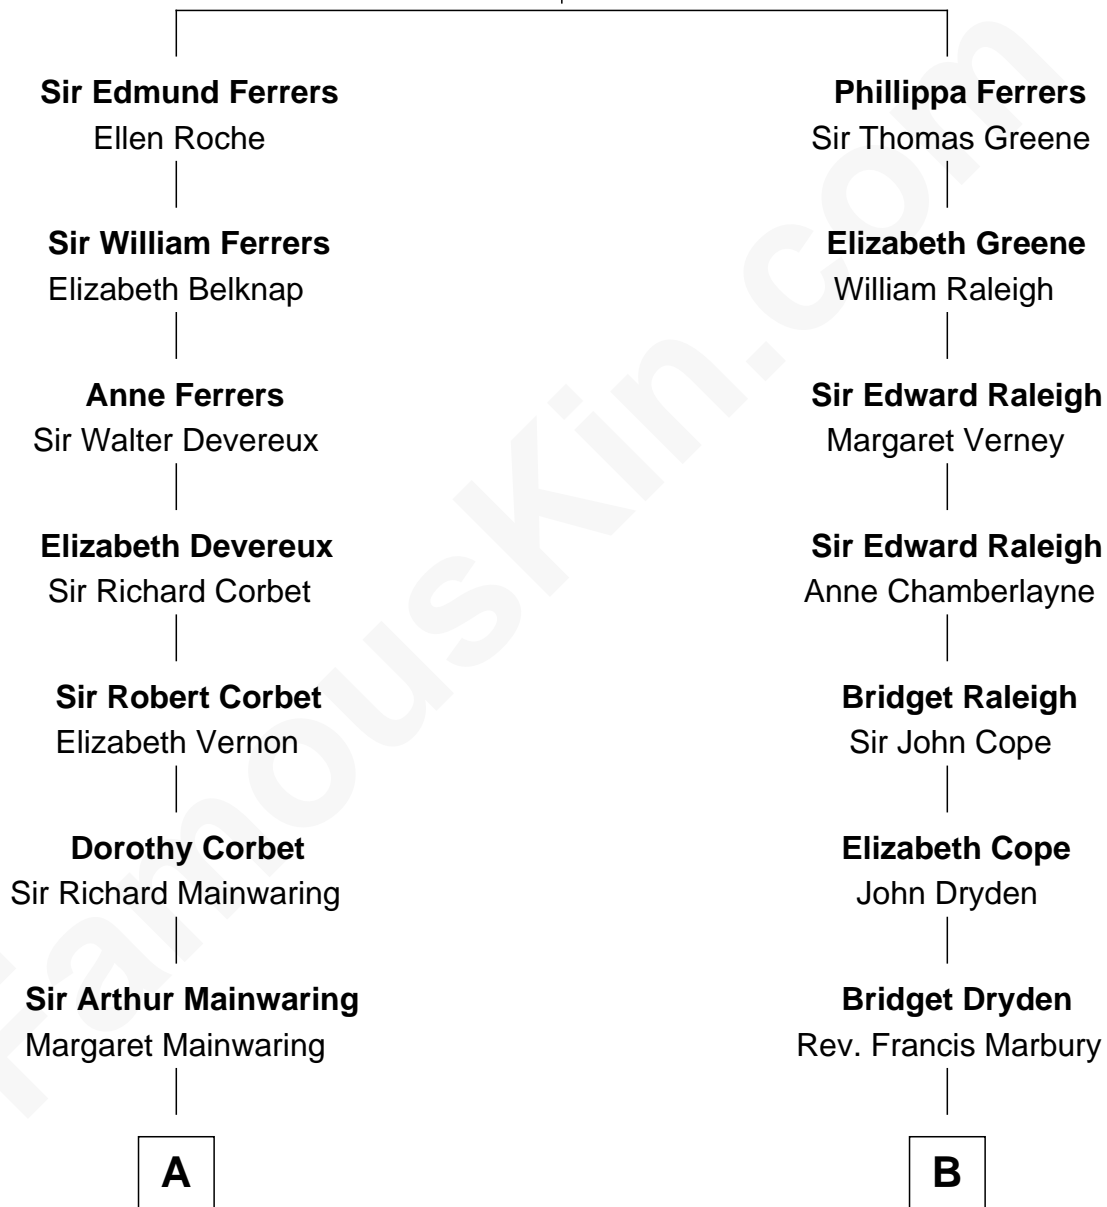

FamousKin.com Relationship Chart of

John Foster Dulles

52nd U.S. Secretary of State

16th cousin 2 times removed of

Oliver Wendell Holmes, Jr.

U.S. Supreme Court Justice

Robert de Ferrers
Margaret Despencer

C

—
Allen Macy Dulles

Edith Foster

—
John Foster Dulles

52nd U.S. Secretary of State

FamousKin.com