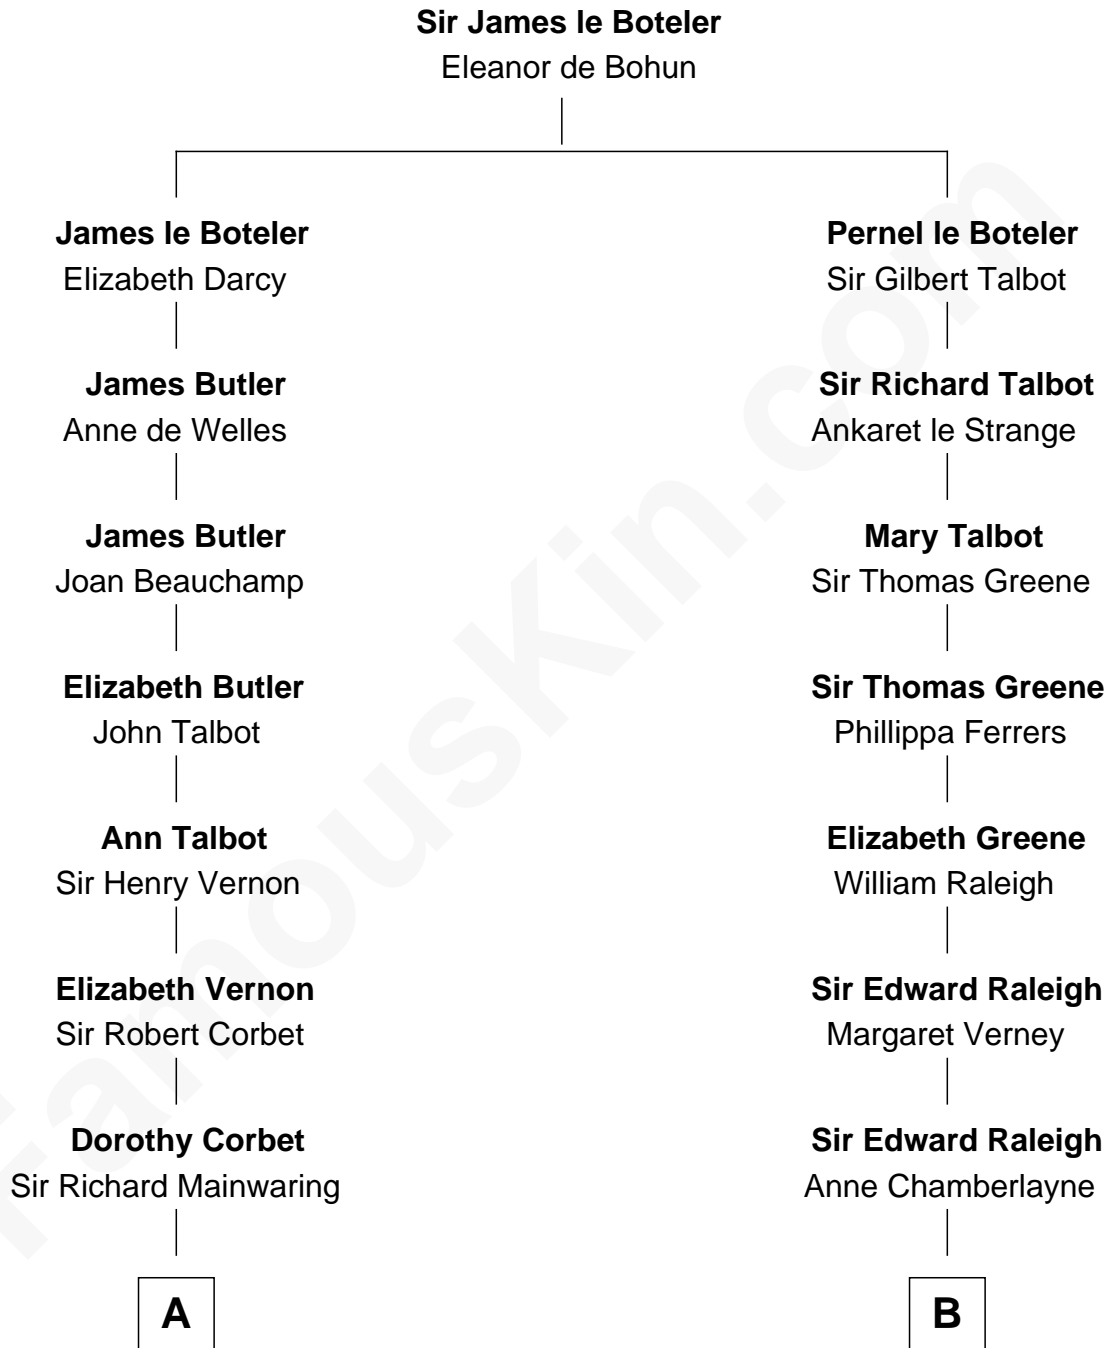

FamousKin.com

Relationship Chart of

John Foster Dulles

52nd U.S. Secretary of State

19th cousin of

Oliver Wendell Holmes, Jr.

U.S. Supreme Court Justice

C

Harriet Lathrop Winslow
Rev. John Welsh Dulles

Allen Macy Dulles
Edith Foster

John Foster Dulles
52nd U.S. Secretary of State

D

Charles Jackson
Frances Cabot

Amelia Lee Jackson
Oliver Wendell Holmes

Oliver Wendell Holmes, Jr.
U.S. Supreme Court Justice