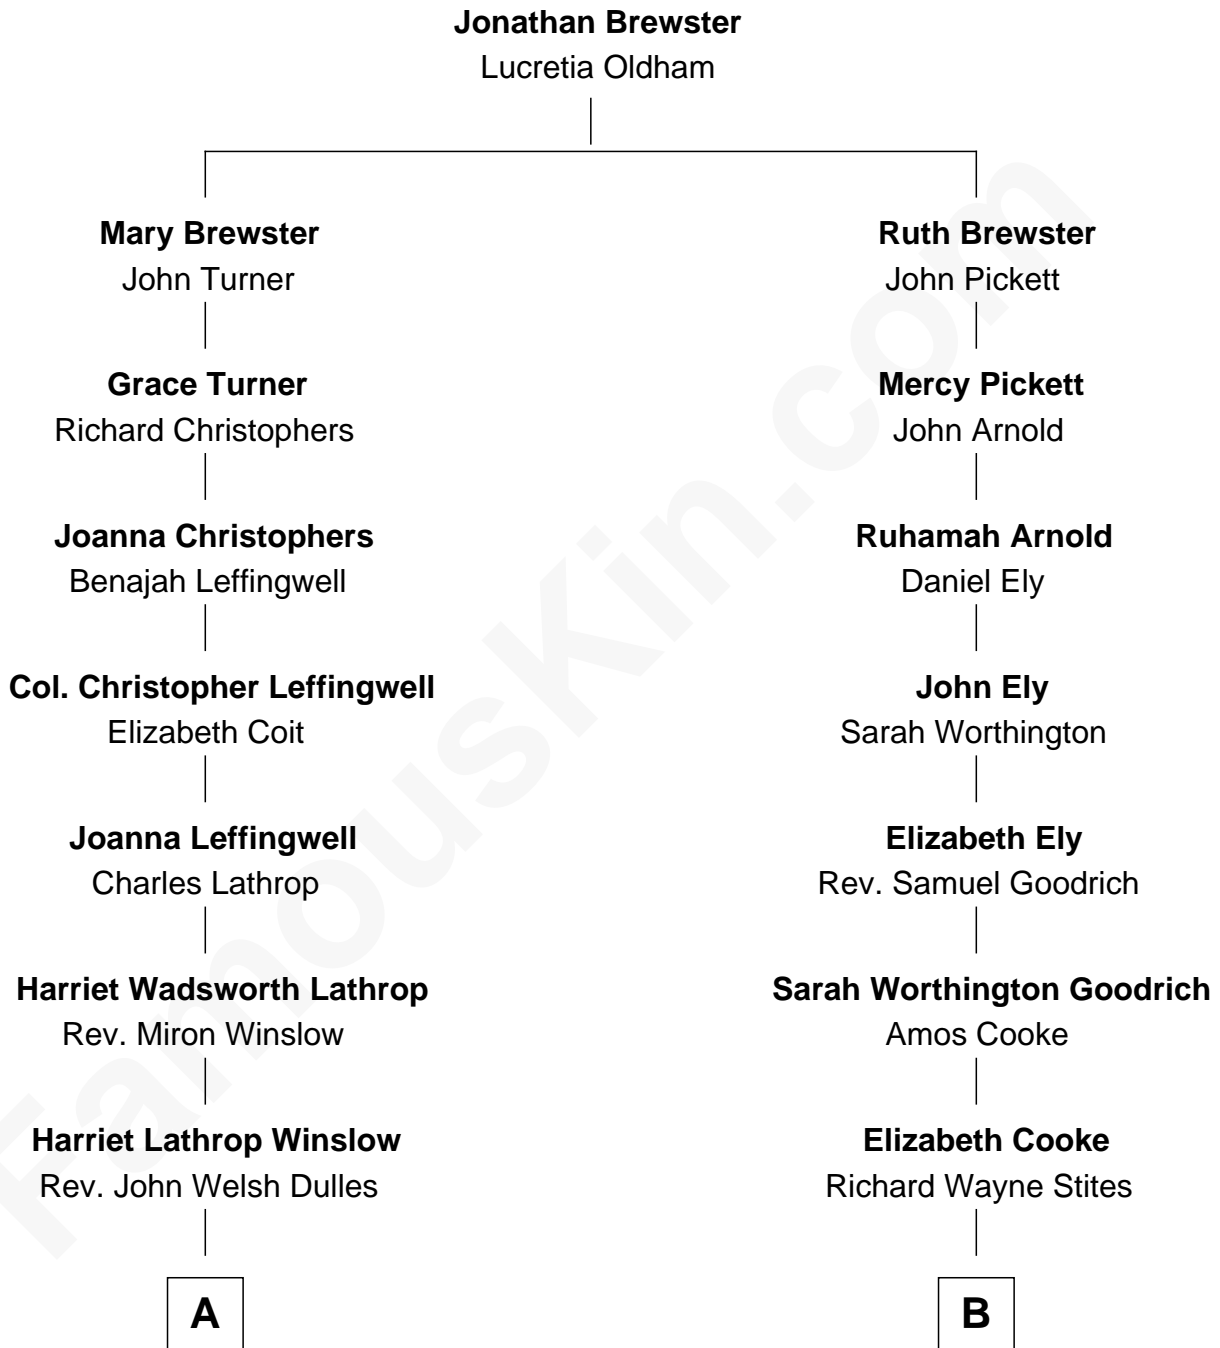

FamousKin.com Relationship Chart of

John Foster Dulles

52nd U.S. Secretary of State

8th cousin 2 times removed of

Endicott Peabody

62nd Governor of Massachusetts

A

Allen Macy Dulles

Edith Foster

John Foster Dulles

52nd U.S. Secretary of State

B

Elizabeth Wolcott Stites

Cortlandt Parker

Mary Frances Parker

Henry Parkman

Mary Elizabeth Parkman

Rt. Rev. Malcolm Endicott Peabody

Endicott Peabody

62nd Governor of Massachusetts

FamousKin.com