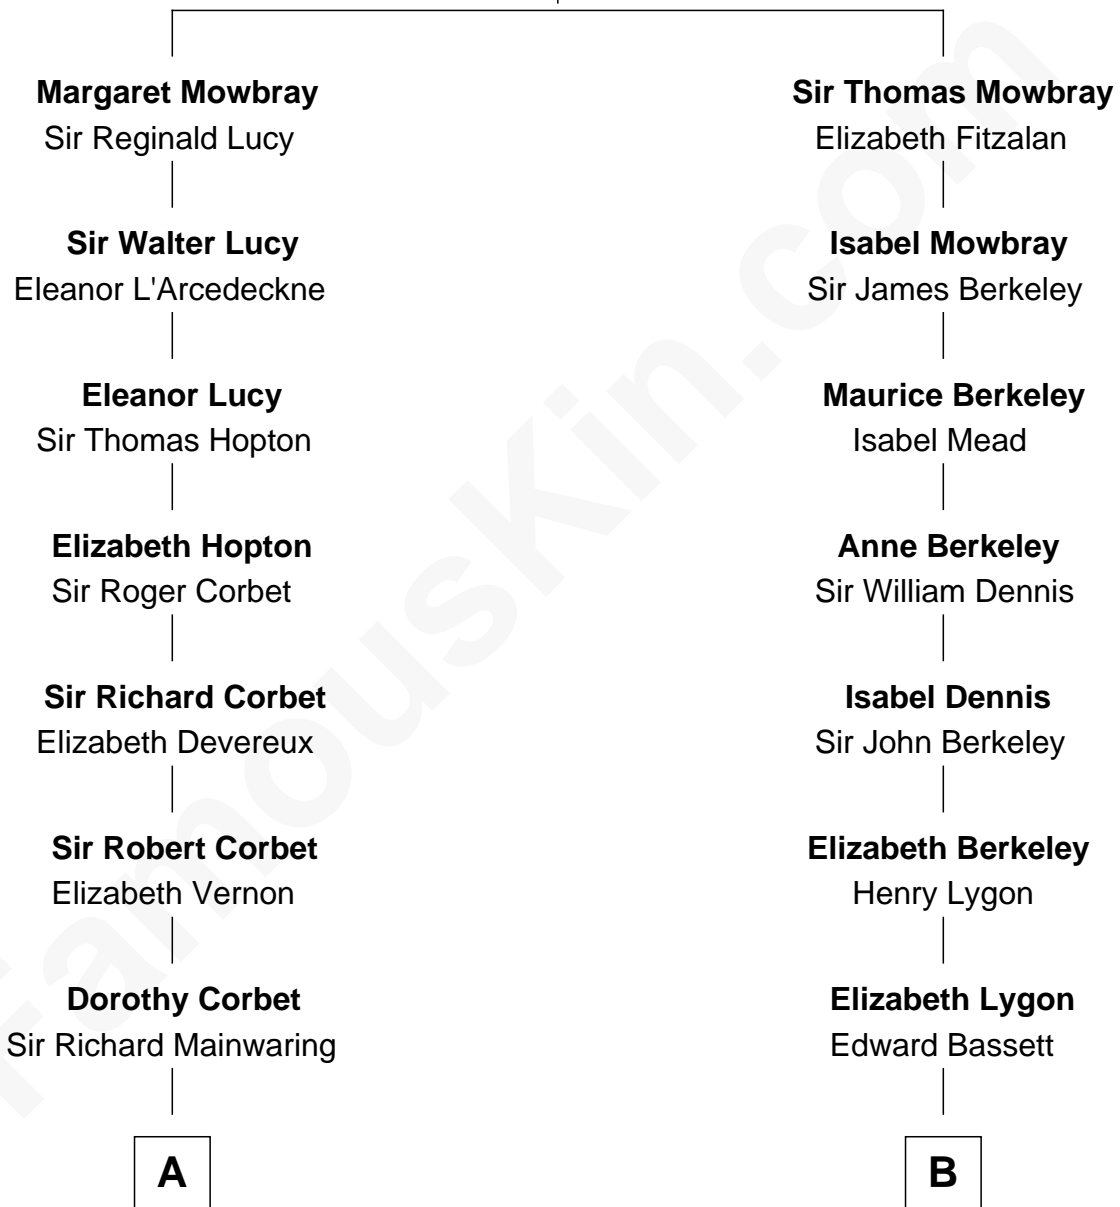

# FamousKin.com Relationship Chart of

**John Foster Dulles**

*52nd U.S. Secretary of State*

17th cousin 2 times removed of

**Endicott Peabody**

*62nd Governor of Massachusetts*

**John de Mowbray**  
Elizabeth de Segrave

C

Harriet Lathrop Winslow

Rev. John Welsh Dulles

Allen Macy Dulles

Edith Foster

John Foster Dulles

*52nd U.S. Secretary of State*

FamousKin.com