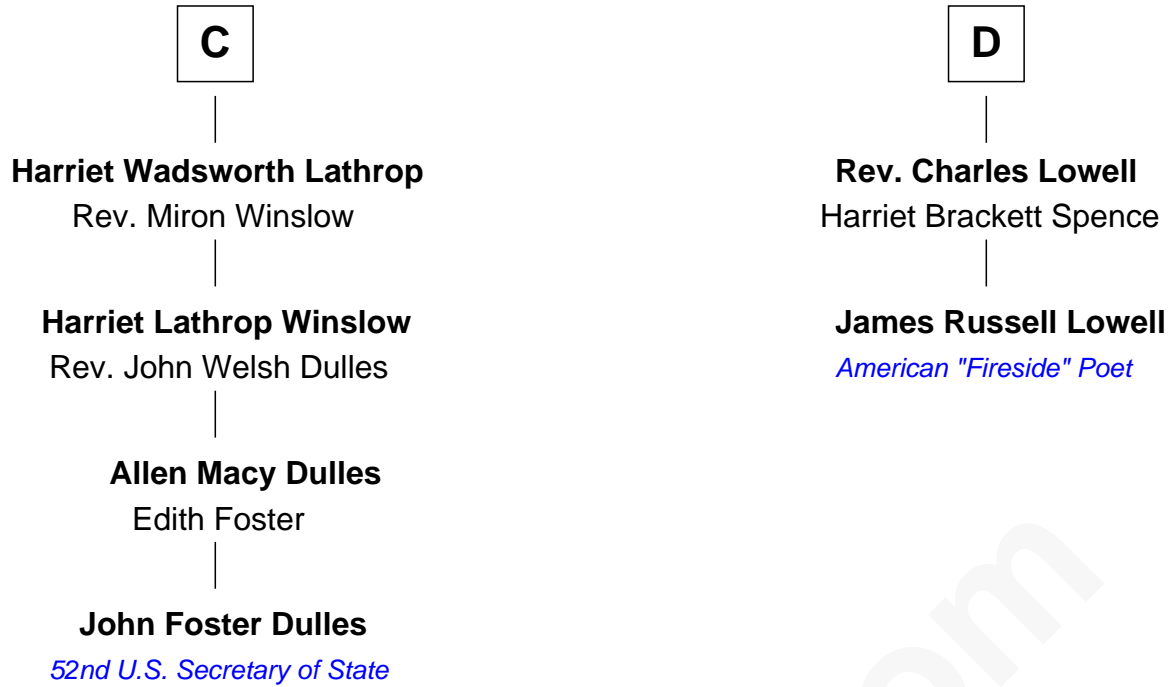

FamousKin.com Relationship Chart of

John Foster Dulles

52nd U.S. Secretary of State

18th cousin 2 times removed of

James Russell Lowell

American "Fireside" Poet

Sir Hugh le Despencer

Isabella de Beauchamp

Sir John Sutton

Constance Blount

Sir John Sutton

Elizabeth Berkeley

Jane Sutton

Thomas Mainwaring

A

Hugh le Despencer

Eleanor de Clare

Isabel le Despencer

Richard Fitzalan

Sir Edmund Fitzalan

Sibyl de Montagu

Philippe Fitzalan

Sir Richard Sergeaux

Alice Sergeaux

Sir Richard de Vere

Sir John de Vere

Elizabeth Howard

Joan de Vere

Sir William Norreys

B

FamousKin.com