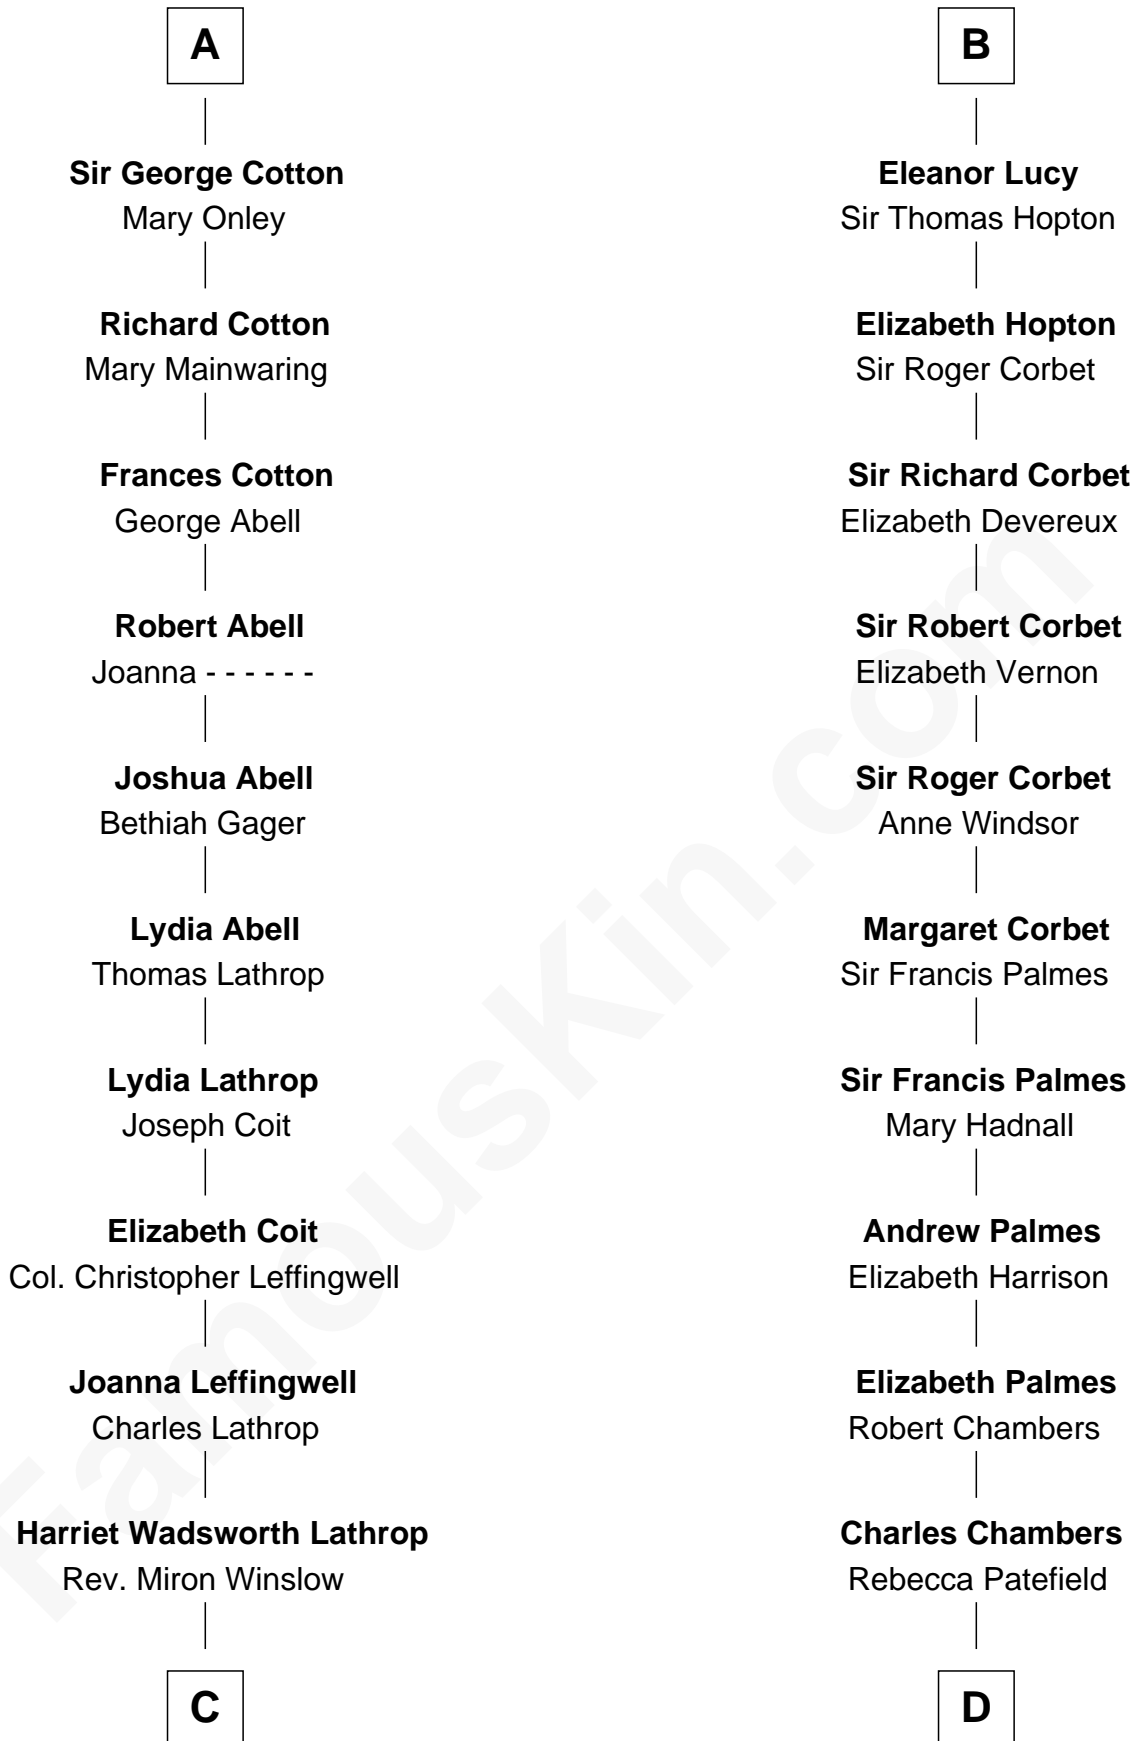

# FamousKin.com Relationship Chart of

**John Foster Dulles**

*52nd U.S. Secretary of State*

19th cousin 2 times removed of

**James Russell Lowell**

*American "Fireside" Poet*

**Sir William de Cantilupe**

Eve de Braiose

**C**

**Harriet Lathrop Winslow**  
Rev. John Welsh Dulles

**Allen Macy Dulles**  
Edith Foster

**John Foster Dulles**  
*52nd U.S. Secretary of State*

**D**

**Rebecca Chambers**  
Daniel Russell

**James Russell**  
Katharine Graves