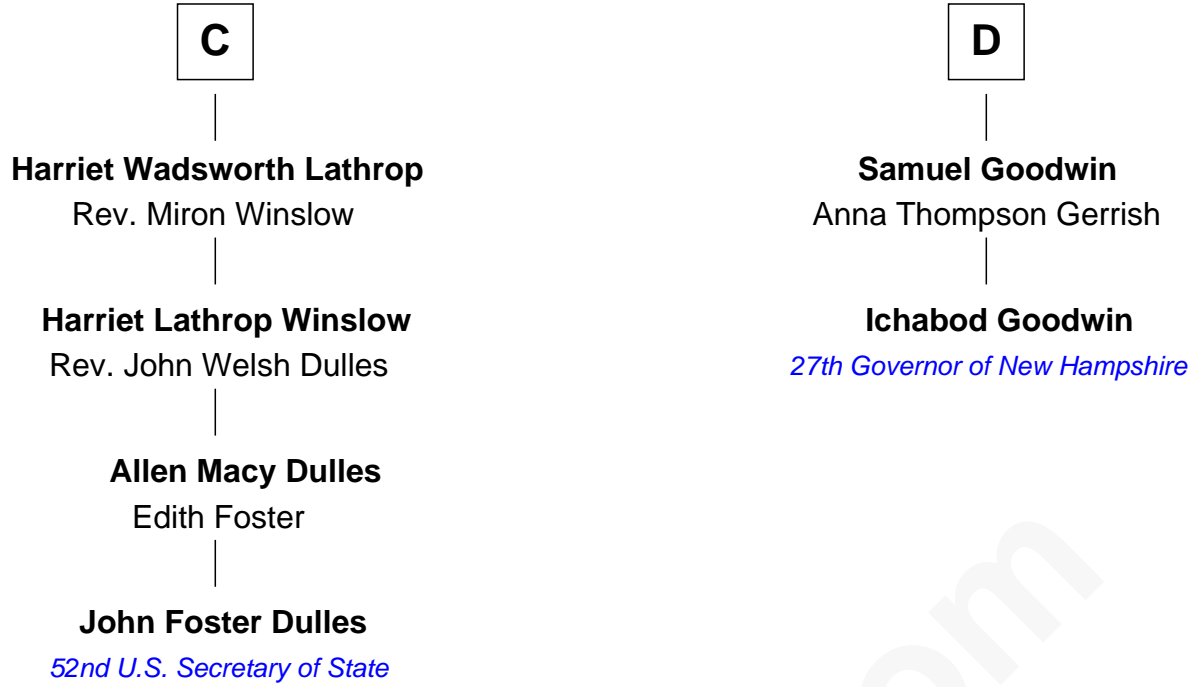

# FamousKin.com Relationship Chart of

**John Foster Dulles**

*52nd U.S. Secretary of State*

18th cousin 2 times removed of

**Ichabod Goodwin**

*27th Governor of New Hampshire*

**Isabella de Beauchamp**

*with husband*  
*Sir Hugh le Despencer*

**Sir Philip le Despencer**  
Elizabeth - - - - -

**John de Mowbray**  
Elizabeth de Segrave

**Alice le Despenser**  
Sir John Sutton

**Eleanor de Mowbray**  
John de Welles

**Sir John Sutton**  
Constance Blount

**Eudo de Welles**  
Maud de Greystoke

**Sir John Sutton**  
Elizabeth Berkeley

**Sir Lionel de Welles**  
Joan de Waterton

**Jane Sutton**  
Thomas Mainwaring

**Margaret de Welles**  
Sir Thomas Dymoke

**A**

**B**

FamousKin.com