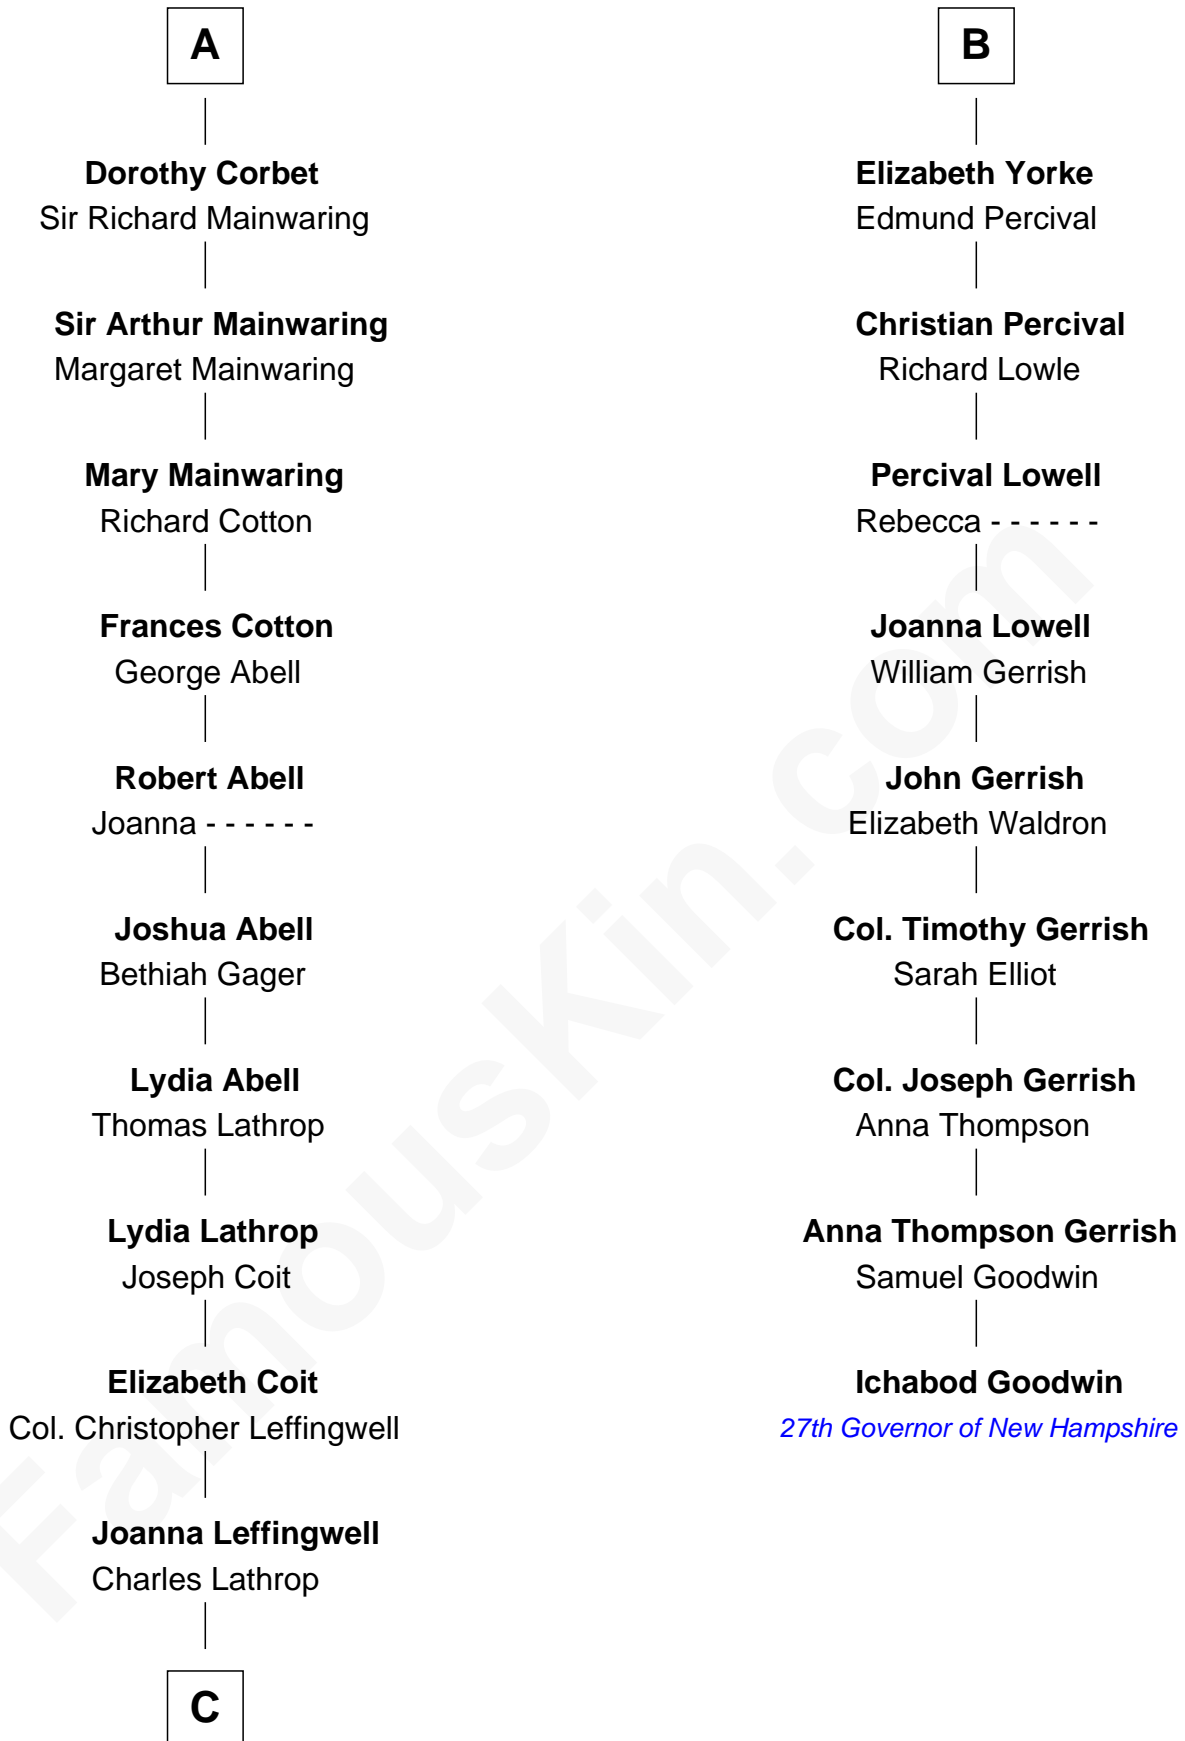

# FamousKin.com Relationship Chart of

**John Foster Dulles**

*52nd U.S. Secretary of State*

15th cousin 5 times removed of

**Ichabod Goodwin**

*27th Governor of New Hampshire*

**Humphrey de Bohun**

Elizabeth Plantagenet

**Eleanor de Bohun**  
Sir James le Boteler

**James le Boteler**  
Elizabeth Darcy

**James Butler**  
Anne de Welles

**James Butler**  
Joan Beauchamp

**Elizabeth Butler**  
John Talbot

**Ann Talbot**  
Sir Henry Vernon

**Elizabeth Vernon**  
Sir Robert Corbet

**A**

**Margaret de Bohun**  
Sir Hugh de Courtnay

**Elizabeth de Courtnay**  
Sir Andrew Luttrell

**Sir Hugh Luttrell**  
Catherine de Beaumont

**Sir John Luttrell**  
Margaret Touchet

**Sir James Luttrell**  
Elizabeth Courtnay

**Sir Hugh Luttrell**  
Margaret Hill

**Eleanor Luttrell**  
Roger Yorke

**B**

FamousKin.com