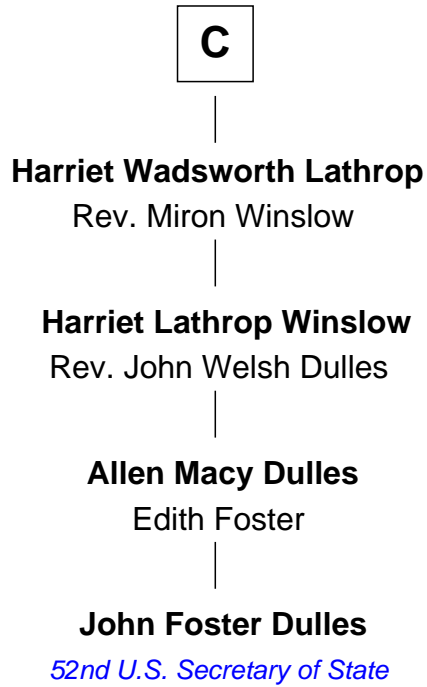

# FamousKin.com Relationship Chart of

**John Foster Dulles**

*52nd U.S. Secretary of State*

15th cousin 5 times removed of

**Ichabod Goodwin**

*27th Governor of New Hampshire*

**Humphrey de Bohun**

Elizabeth Plantagenet

**Eleanor de Bohun**  
Sir James le Boteler

**James le Boteler**  
Elizabeth Darcy

**James Butler**  
Anne de Welles

**James Butler**  
Joan Beauchamp

**Elizabeth Butler**  
John Talbot

**Ann Talbot**  
Sir Henry Vernon

**Elizabeth Vernon**  
Sir Robert Corbet

**A**

**Margaret de Bohun**  
Sir Hugh de Courtnay

**Elizabeth de Courtnay**  
Sir Andrew Luttrell

**Sir Hugh Luttrell**  
Catherine de Beaumont

**Sir John Luttrell**  
Margaret Touchet

**Sir James Luttrell**  
Elizabeth Courtnay

**Sir Hugh Luttrell**  
Margaret Hill

**Eleanor Luttrell**  
Roger Yorke

**B**

FamousKin.com