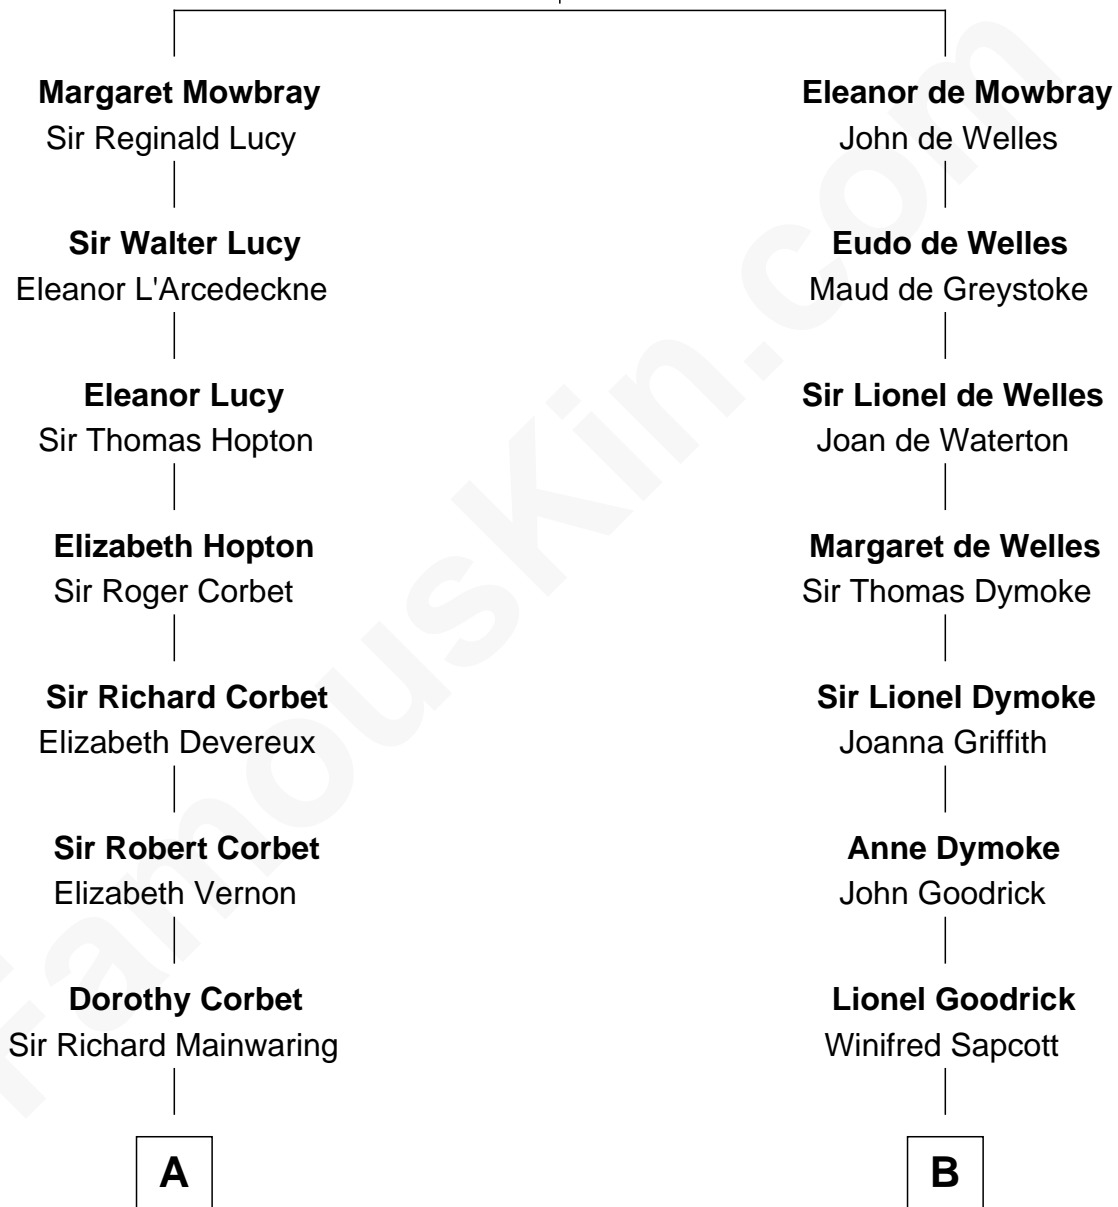

FamousKin.com Relationship Chart of

John Foster Dulles

52nd U.S. Secretary of State

15th cousin 4 times removed of

Ichabod Goodwin

27th Governor of New Hampshire

John de Mowbray
Elizabeth de Segrave

C

Harriet Lathrop Winslow

Rev. John Welsh Dulles

Allen Macy Dulles

Edith Foster

John Foster Dulles

52nd U.S. Secretary of State

FamousKin.com