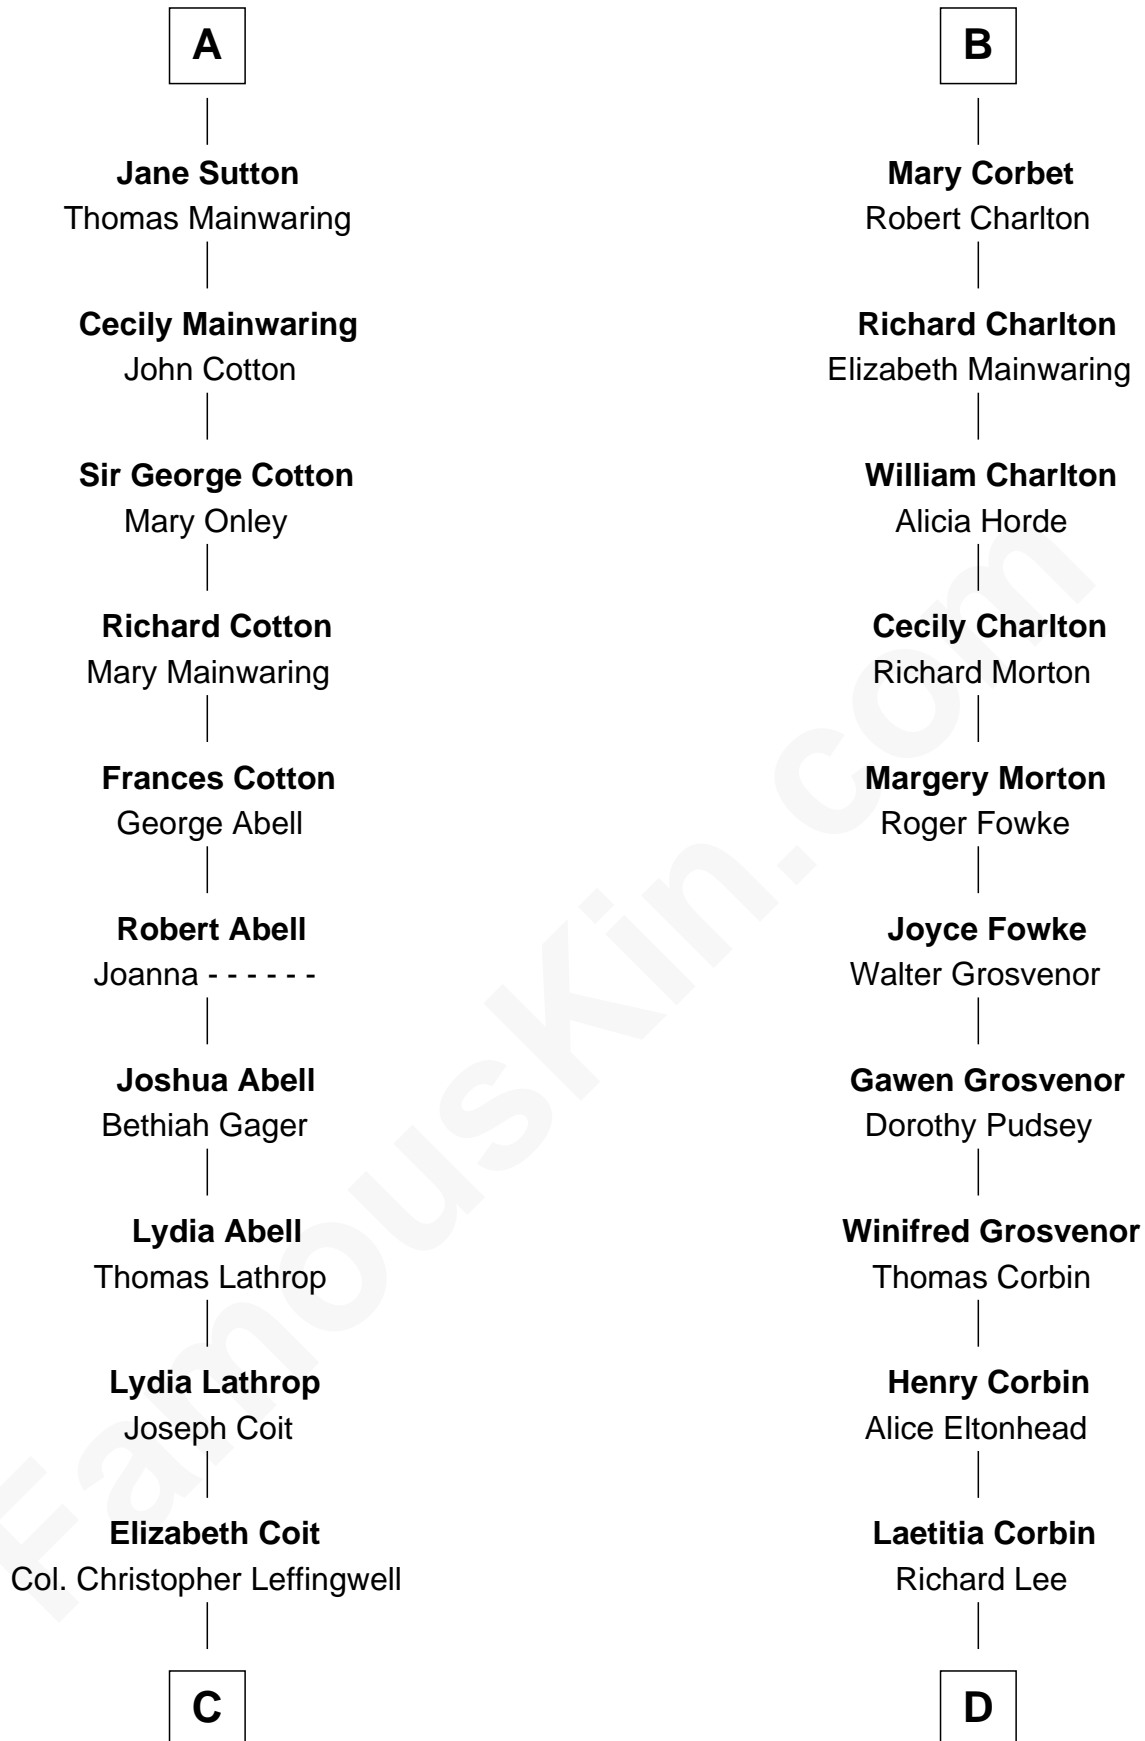

FamousKin.com Relationship Chart of

John Foster Dulles

52nd U.S. Secretary of State

18th cousin 3 times removed of

Richard Henry Lee

Signer of the Declaration of Independence

Hugh de Kevelioc
Bertrade de Montfort

C

Joanna Leffingwell

Charles Lathrop

Harriet Wadsworth Lathrop

Rev. Miron Winslow

Harriet Lathrop Winslow

Rev. John Welsh Dulles

Allen Macy Dulles