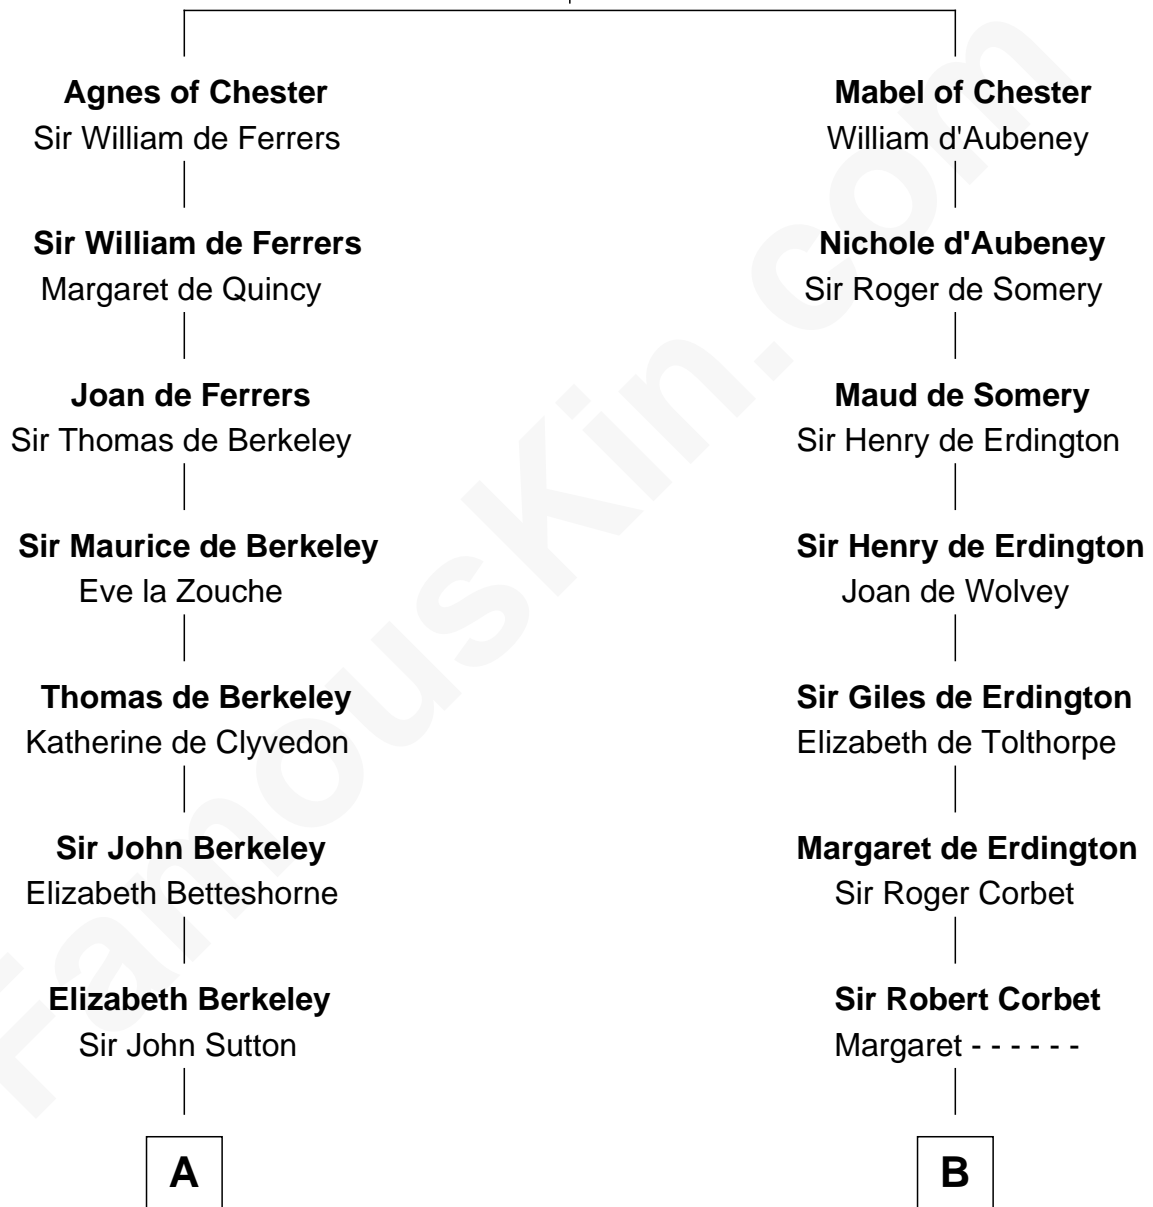

FamousKin.com Relationship Chart of

John Foster Dulles

52nd U.S. Secretary of State

18th cousin 3 times removed of

Richard Henry Lee

Signer of the Declaration of Independence

Hugh de Kevelioc
Bertrade de Montfort