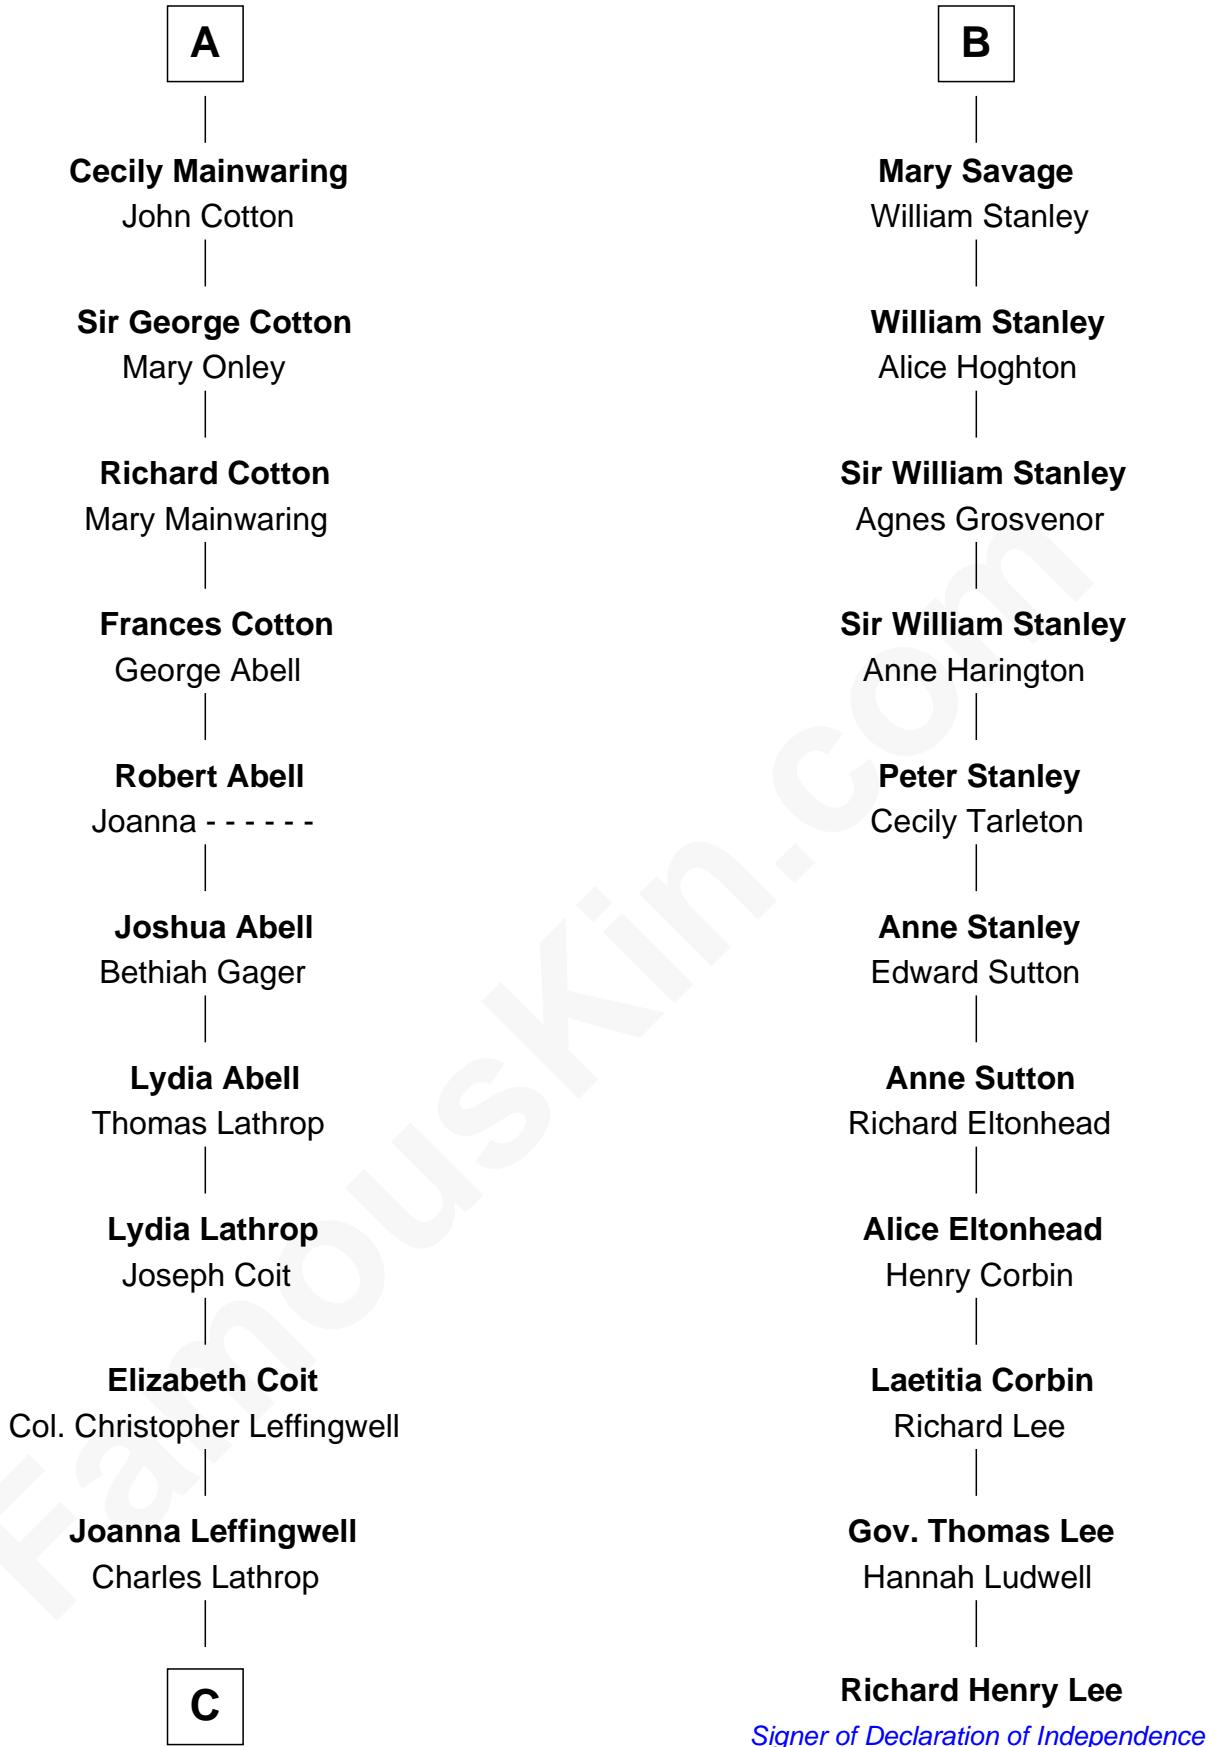

FamousKin.com Relationship Chart of

John Foster Dulles

52nd U.S. Secretary of State

17th cousin 3 times removed of

Richard Henry Lee

Signer of the Declaration of Independence

C

—
Harriet Wadsworth Lathrop

Rev. Miron Winslow

—
Harriet Lathrop Winslow

Rev. John Welsh Dulles

—
Allen Macy Dulles

Edith Foster

—
John Foster Dulles

52nd U.S. Secretary of State

FamousKin.com