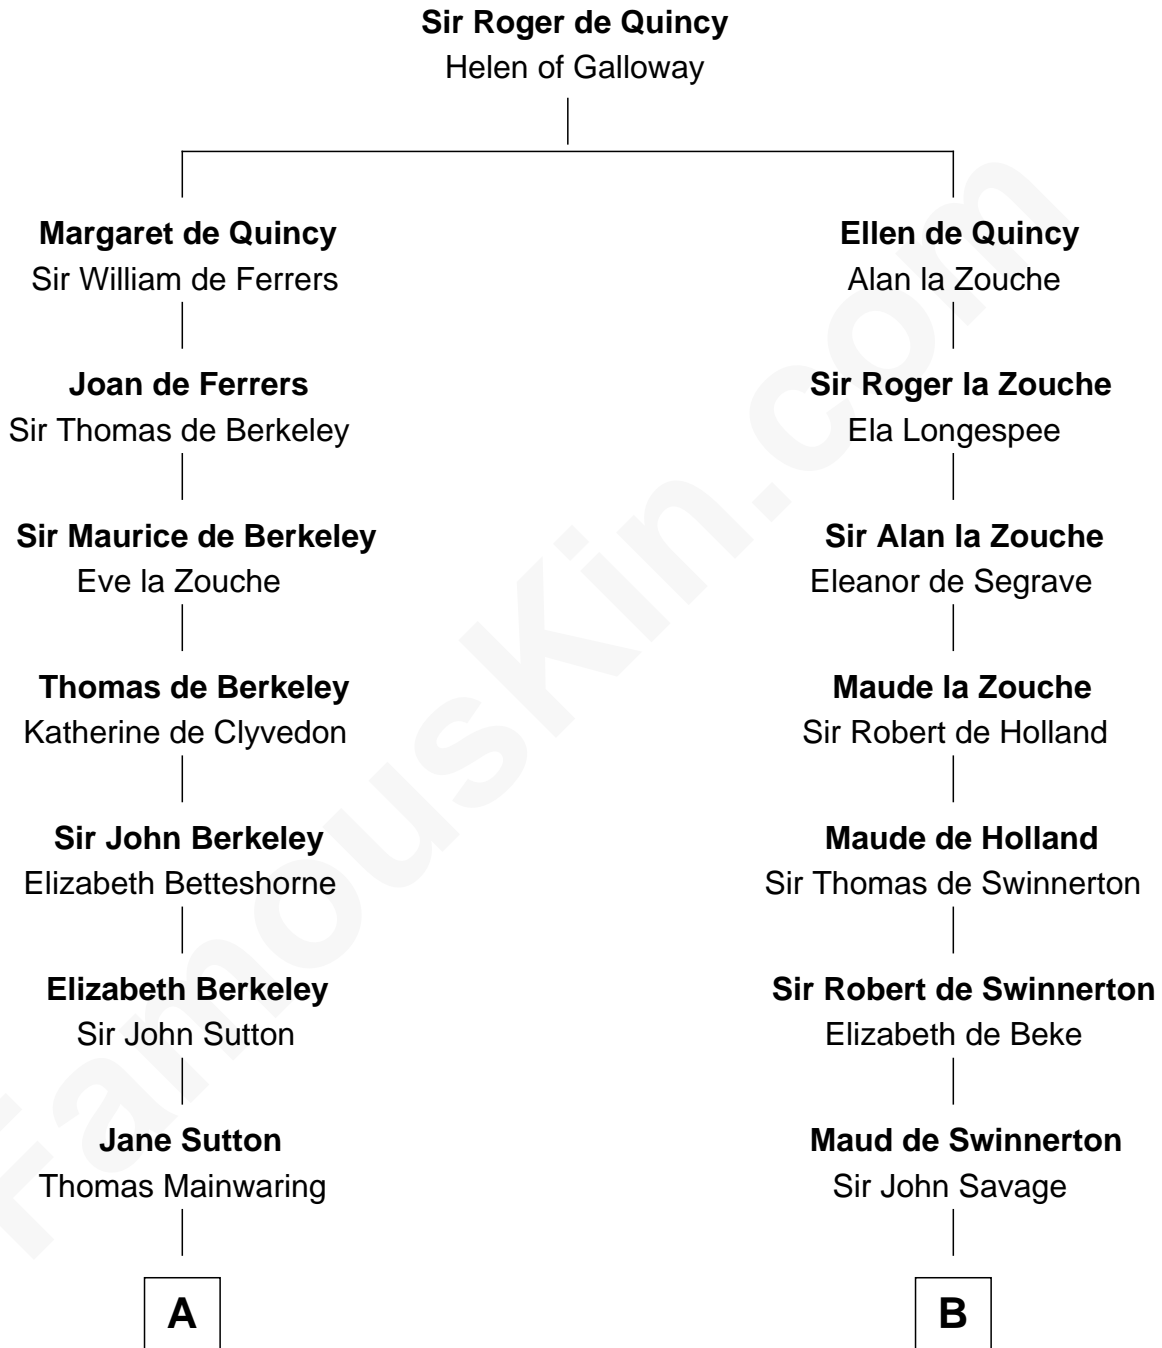

FamousKin.com Relationship Chart of

John Foster Dulles

52nd U.S. Secretary of State

17th cousin 3 times removed of

Richard Henry Lee

Signer of the Declaration of Independence

C

—
Harriet Wadsworth Lathrop

Rev. Miron Winslow

—
Harriet Lathrop Winslow

Rev. John Welsh Dulles

—
Allen Macy Dulles

Edith Foster

—
John Foster Dulles

52nd U.S. Secretary of State

FamousKin.com