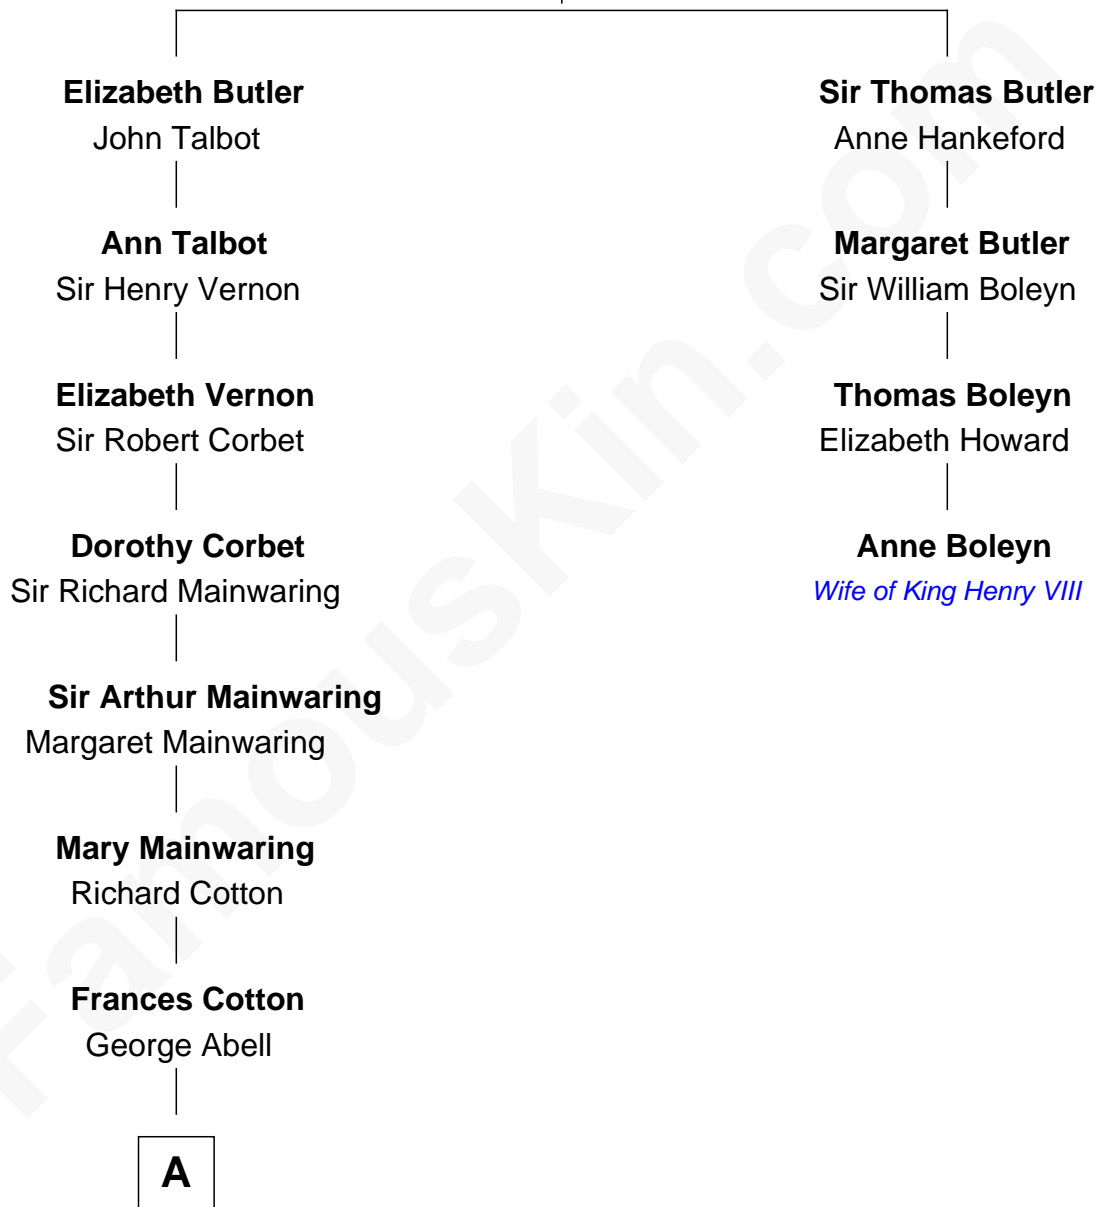

# FamousKin.com Relationship Chart of

**John Foster Dulles**

*52nd U.S. Secretary of State*

3rd cousin 13 times removed of

**Anne Boleyn**

*2nd Wife of King Henry VIII*

**James Butler**  
Joan Beauchamp

**A**

**Robert Abell**

Joanna - - - - -

**Joshua Abell**

Bethiah Gager

**Lydia Abell**

Thomas Lathrop

**Lydia Lathrop**

Joseph Coit