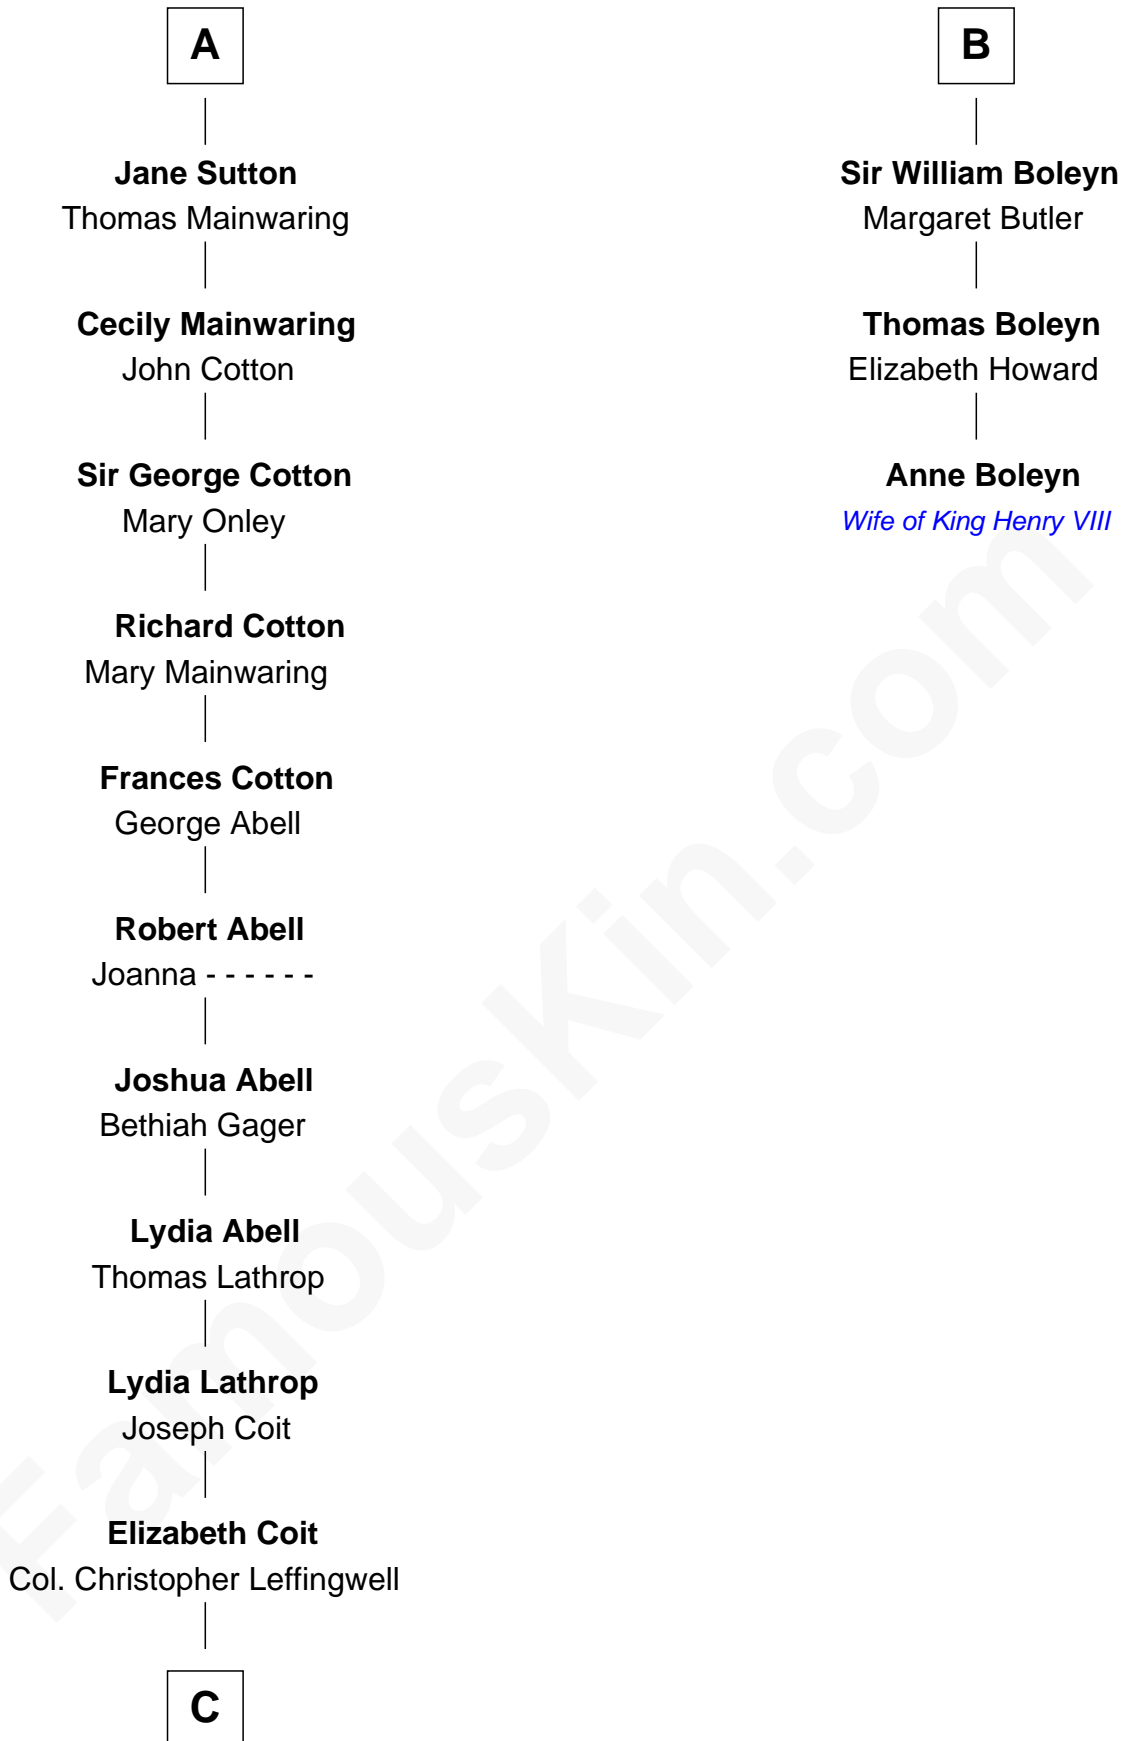

FamousKin.com Relationship Chart of

John Foster Dulles

52nd U.S. Secretary of State

9th cousin 12 times removed of

Anne Boleyn

2nd Wife of King Henry VIII

C

Joanna Leffingwell