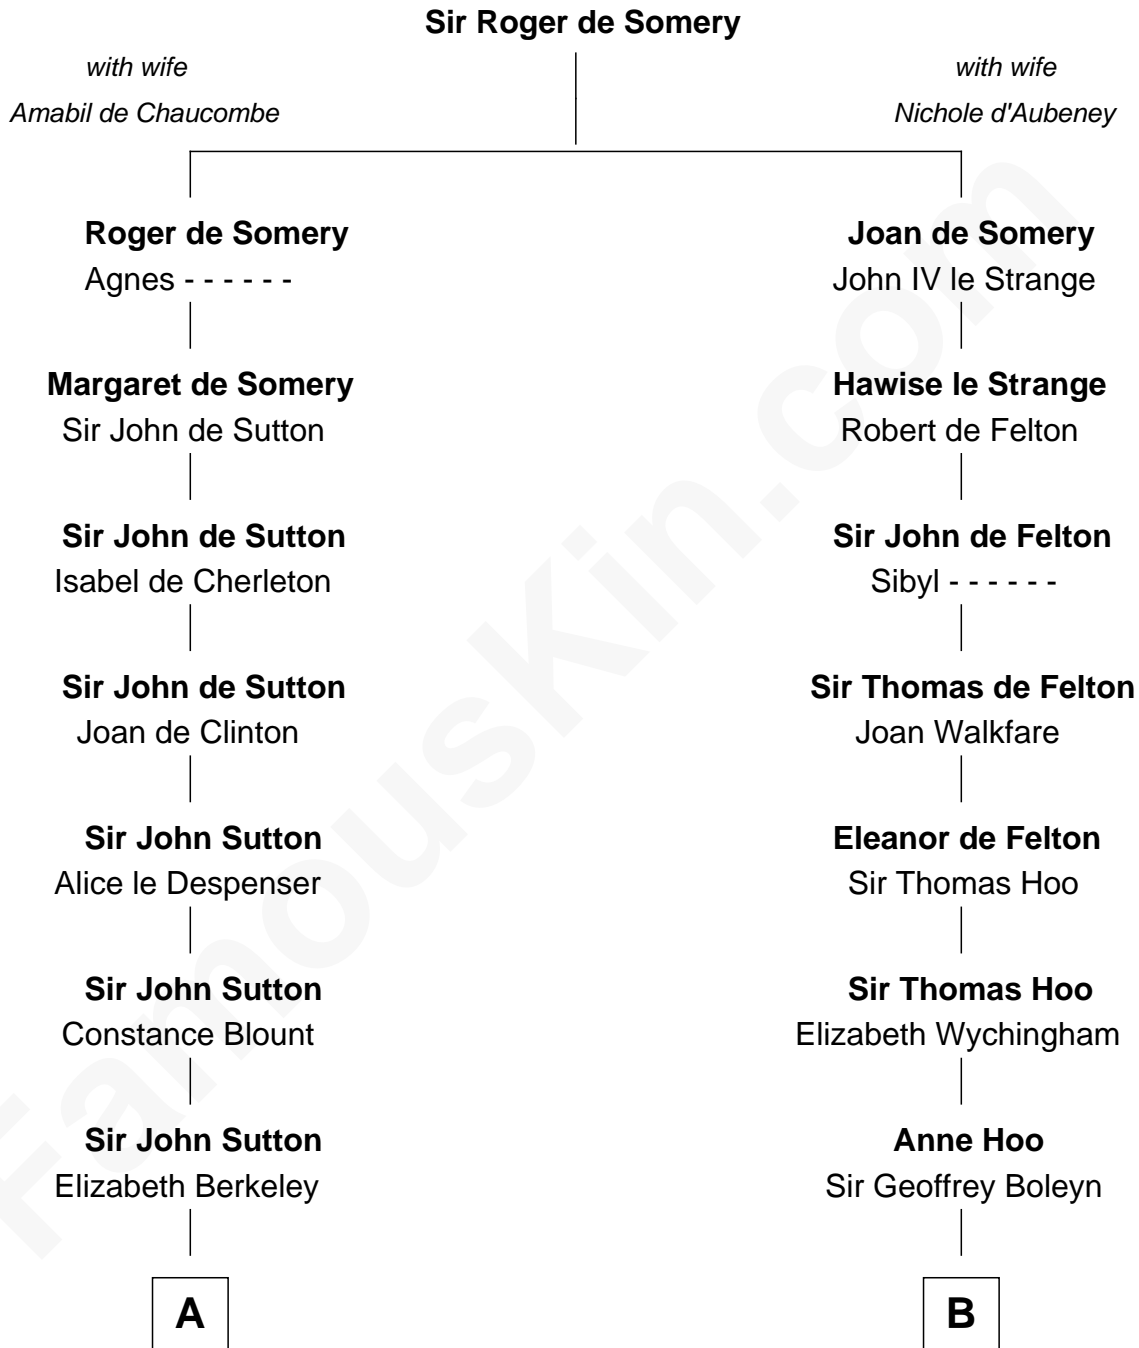

FamousKin.com Relationship Chart of

John Foster Dulles

52nd U.S. Secretary of State

9th cousin 12 times removed of

Anne Boleyn

2nd Wife of King Henry VIII

C

Joanna Leffingwell

Charles Lathrop

Harriet Wadsworth Lathrop

Rev. Miron Winslow

Harriet Lathrop Winslow

Rev. John Welsh Dulles

Allen Macy Dulles

Edith Foster

John Foster Dulles

52nd U.S. Secretary of State

FamousKin.com