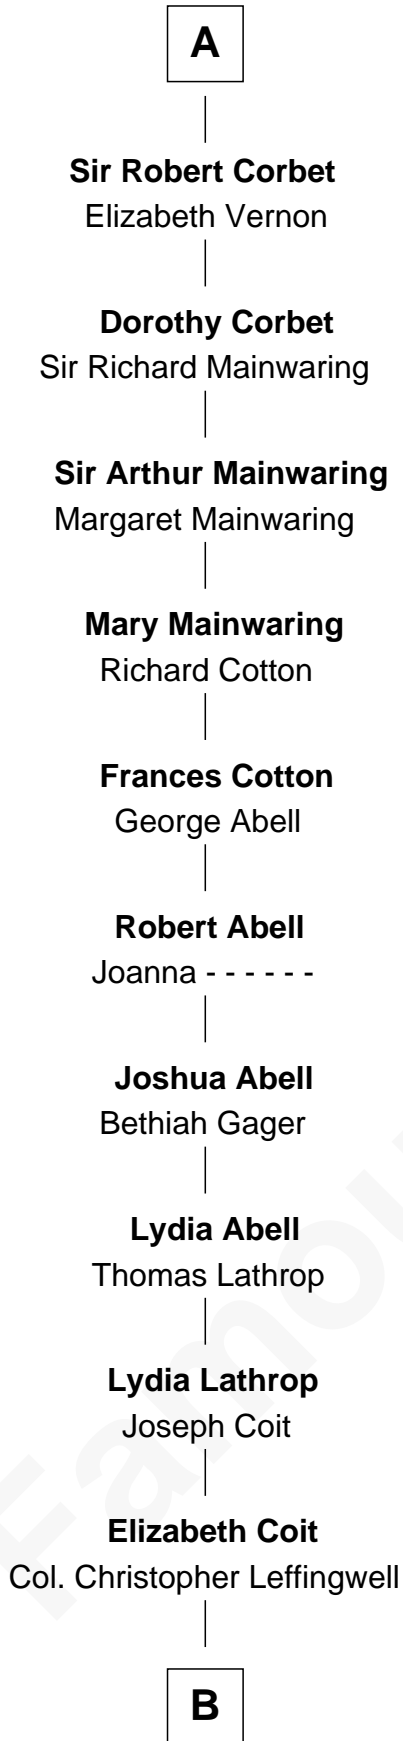

FamousKin.com Relationship Chart of

John Foster Dulles

52nd U.S. Secretary of State

6th cousin 15 times removed of

Anne Boleyn

2nd Wife of King Henry VIII

B

Joanna Leffingwell

Charles Lathrop

Harriet Wadsworth Lathrop

Rev. Miron Winslow

Harriet Lathrop Winslow

Rev. John Welsh Dulles

Allen Macy Dulles

Edith Foster

John Foster Dulles