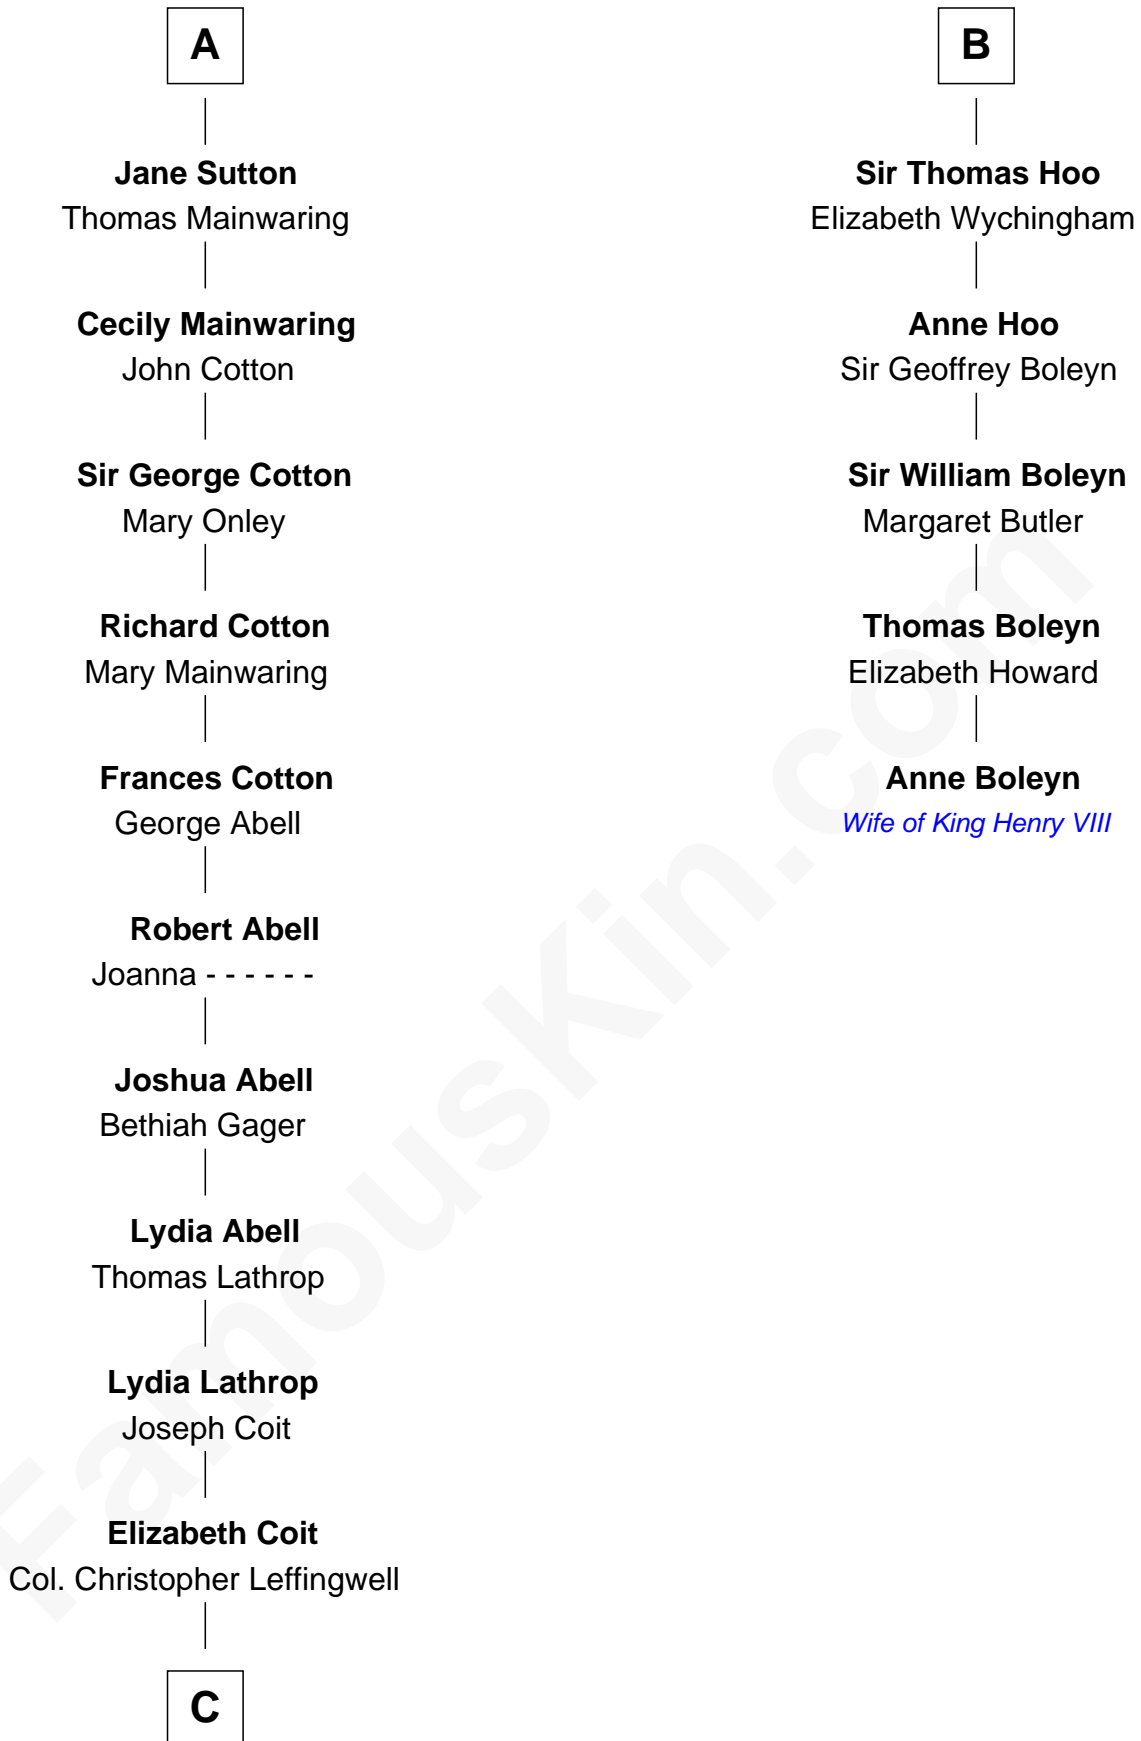

FamousKin.com Relationship Chart of

John Foster Dulles

52nd U.S. Secretary of State

11th cousin 10 times removed of

Anne Boleyn

2nd Wife of King Henry VIII

Hugh de Kevelioc
Bertrade de Montfort

C

—
Joanna Leffingwell

Charles Lathrop

—
Harriet Wadsworth Lathrop

Rev. Miron Winslow

—
Harriet Lathrop Winslow

Rev. John Welsh Dulles

—
Allen Macy Dulles

Edith Foster