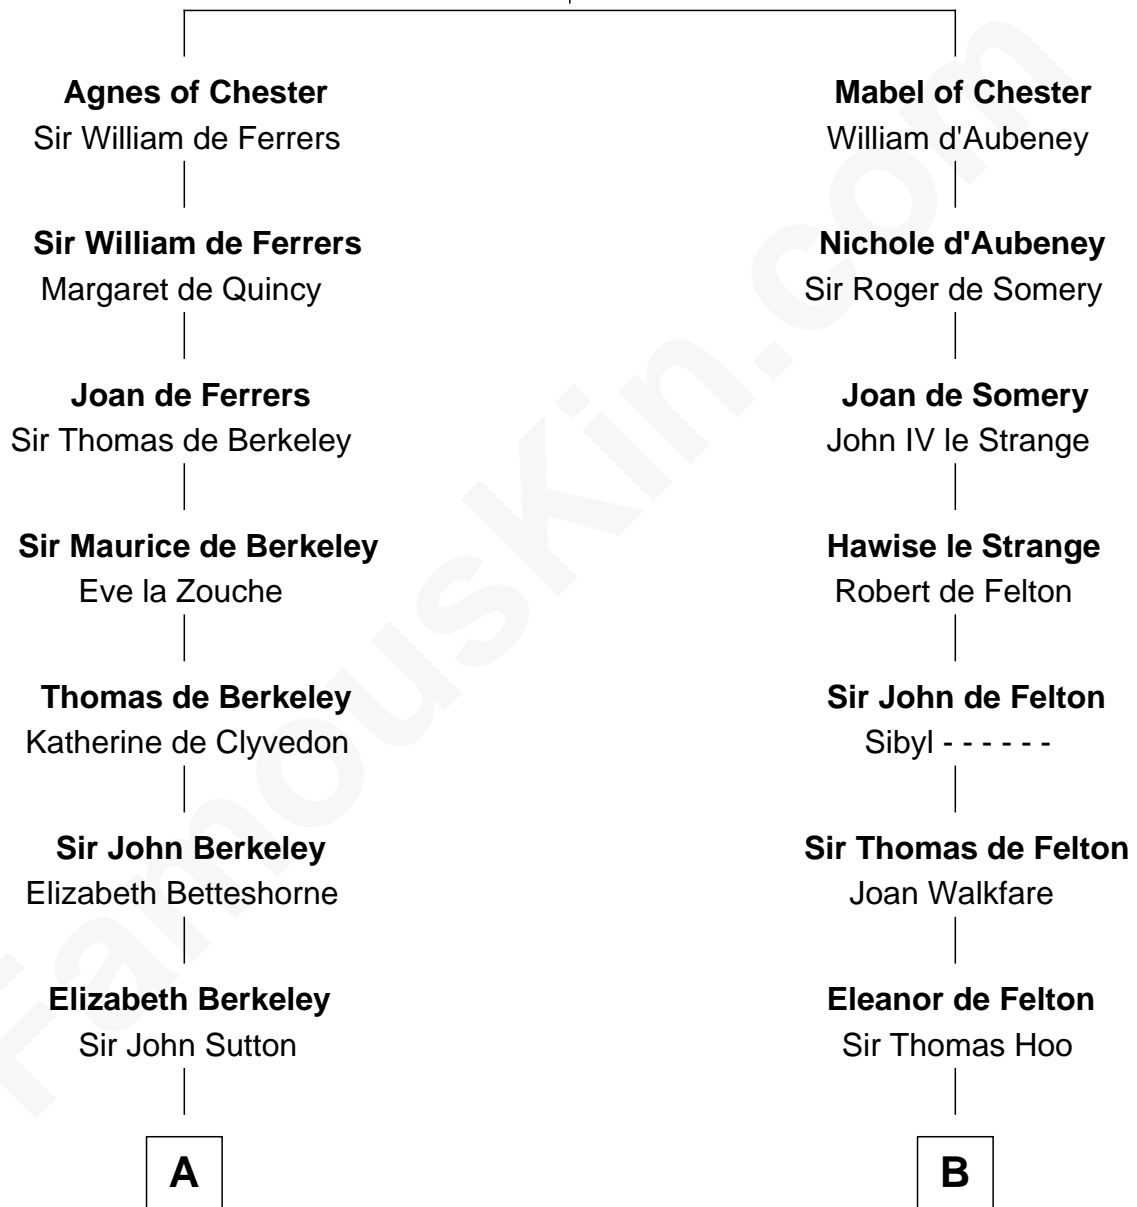

FamousKin.com Relationship Chart of

John Foster Dulles

52nd U.S. Secretary of State

11th cousin 10 times removed of

Anne Boleyn

2nd Wife of King Henry VIII

Hugh de Kevelioc
Bertrade de Montfort

C

—
Joanna Leffingwell

Charles Lathrop

—
Harriet Wadsworth Lathrop

Rev. Miron Winslow

—
Harriet Lathrop Winslow

Rev. John Welsh Dulles

—
Allen Macy Dulles

Edith Foster