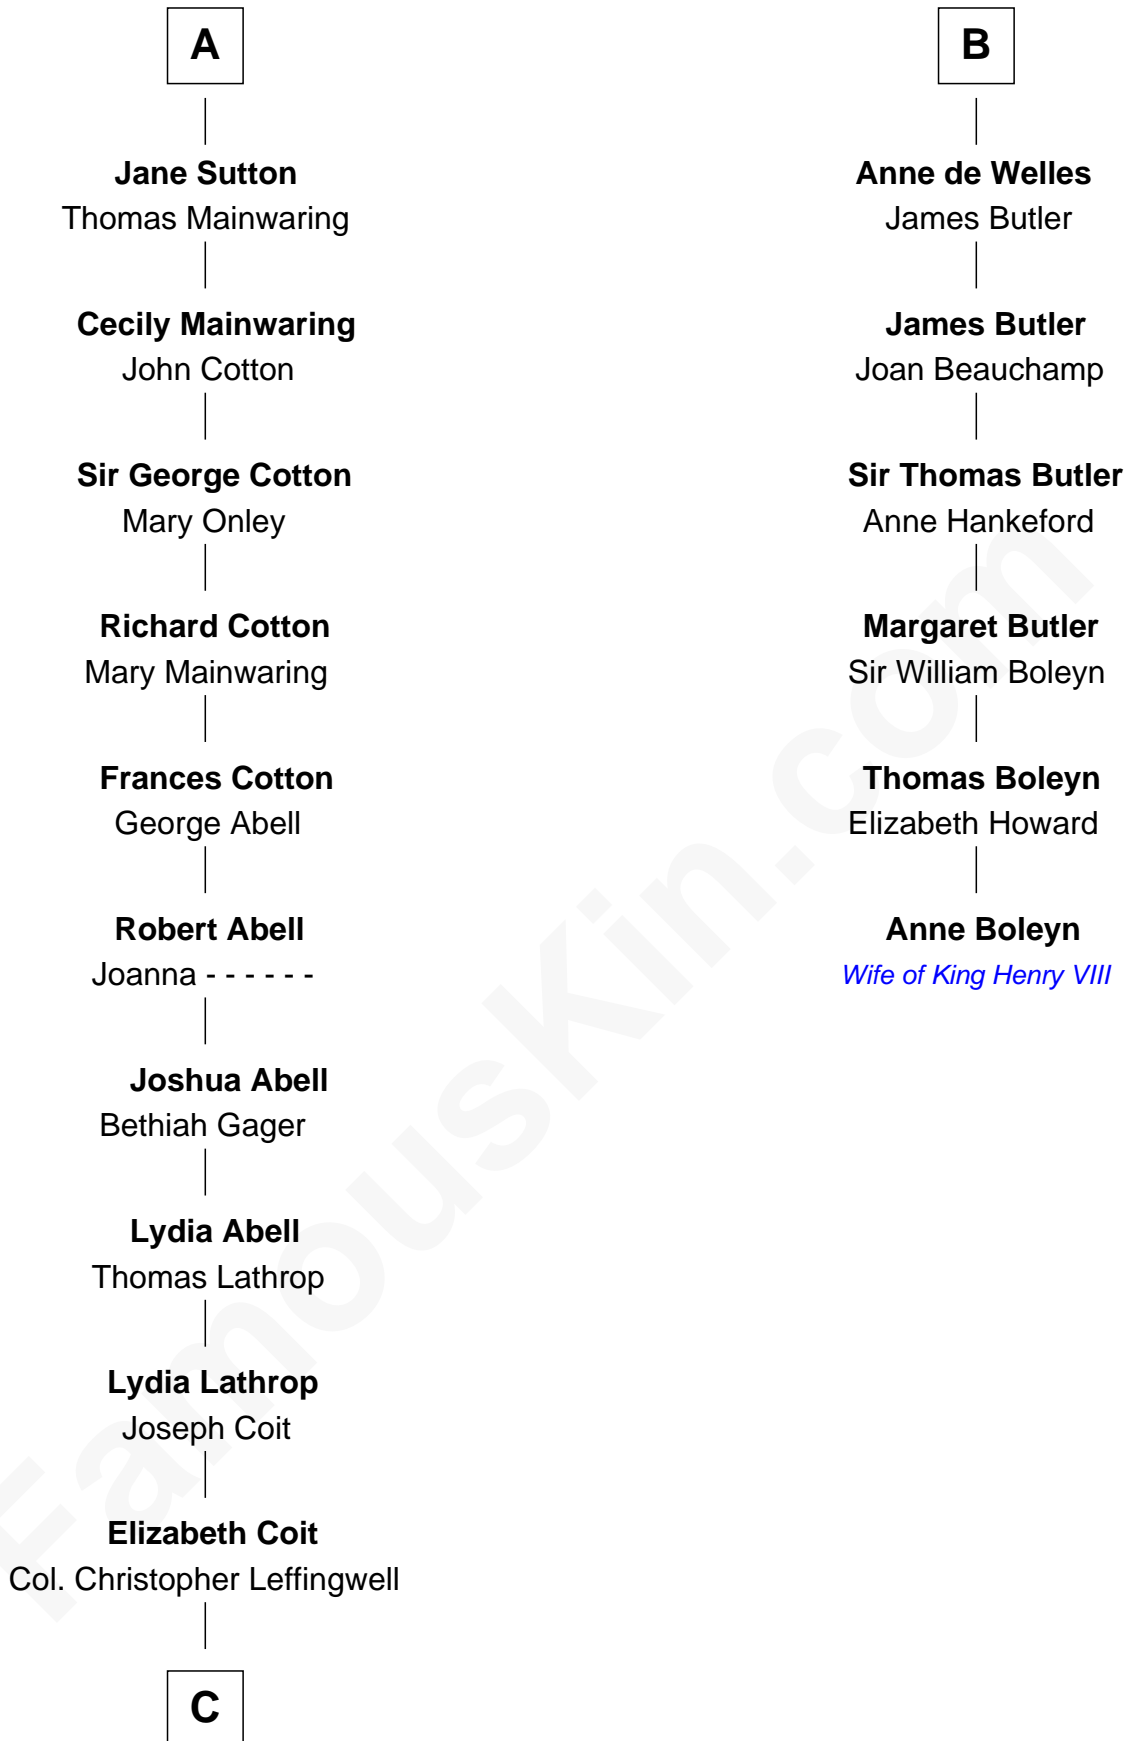

FamousKin.com Relationship Chart of

John Foster Dulles

52nd U.S. Secretary of State

12th cousin 9 times removed of

Anne Boleyn

2nd Wife of King Henry VIII

C

Joanna Leffingwell

Charles Lathrop

Harriet Wadsworth Lathrop

Rev. Miron Winslow

Harriet Lathrop Winslow

Rev. John Welsh Dulles

Allen Macy Dulles

Edith Foster

John Foster Dulles