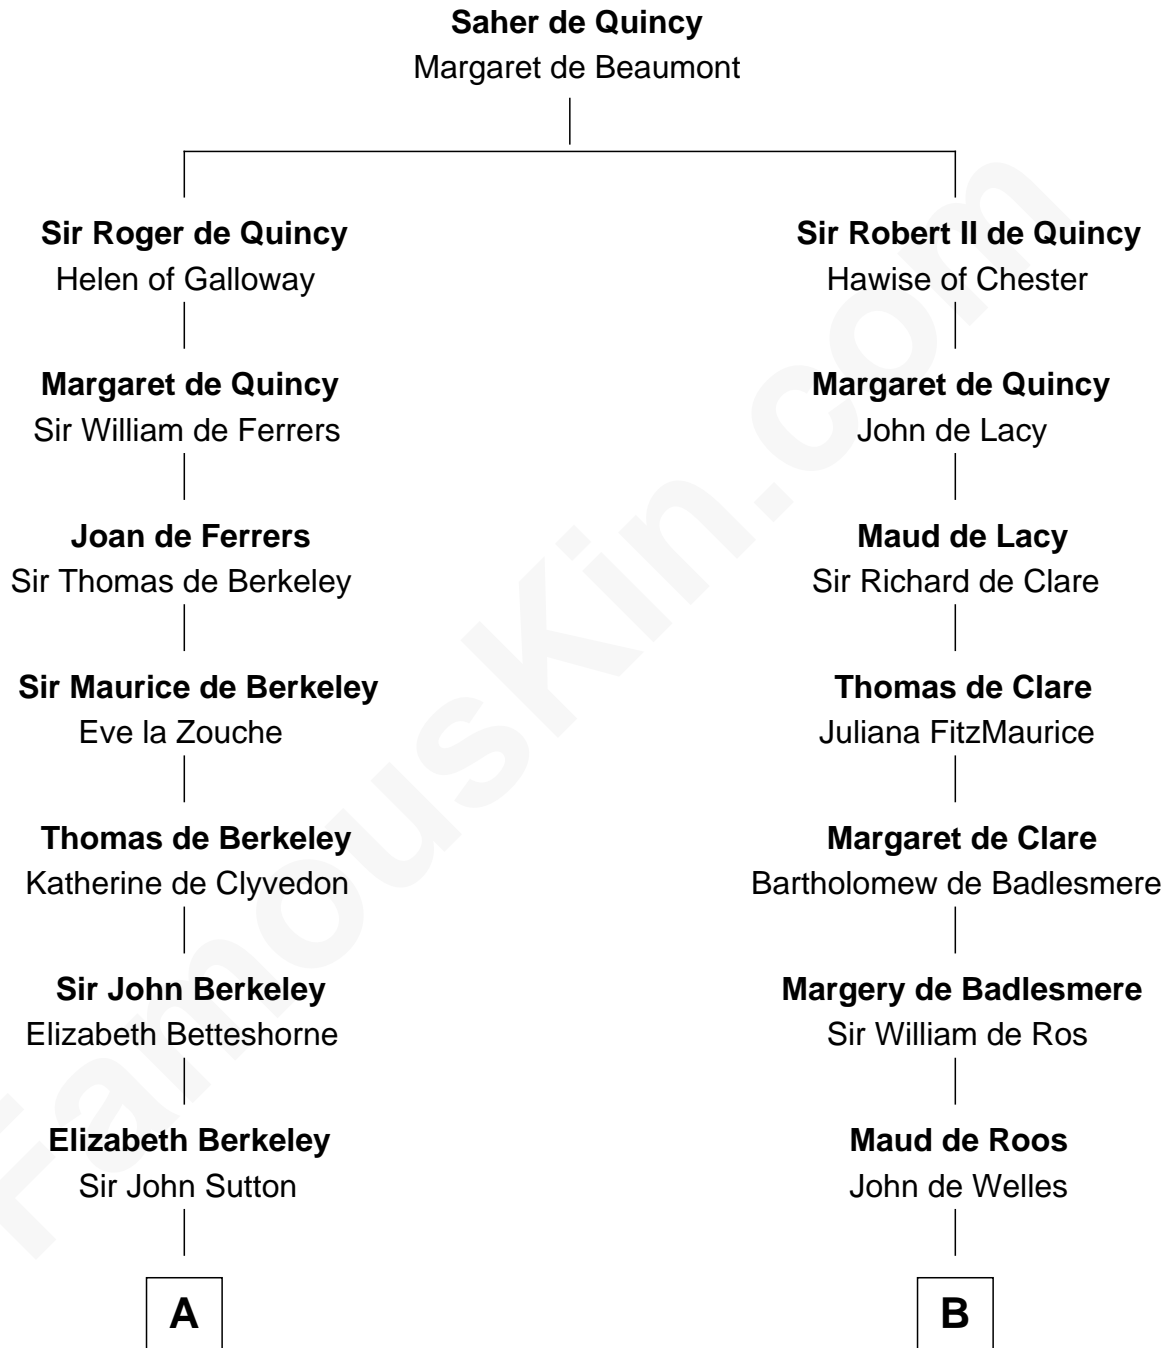

FamousKin.com Relationship Chart of

John Foster Dulles

52nd U.S. Secretary of State

12th cousin 9 times removed of

Anne Boleyn

2nd Wife of King Henry VIII

C

Joanna Leffingwell

Charles Lathrop

Harriet Wadsworth Lathrop

Rev. Miron Winslow

Harriet Lathrop Winslow

Rev. John Welsh Dulles

Allen Macy Dulles

Edith Foster

John Foster Dulles

52nd U.S. Secretary of State