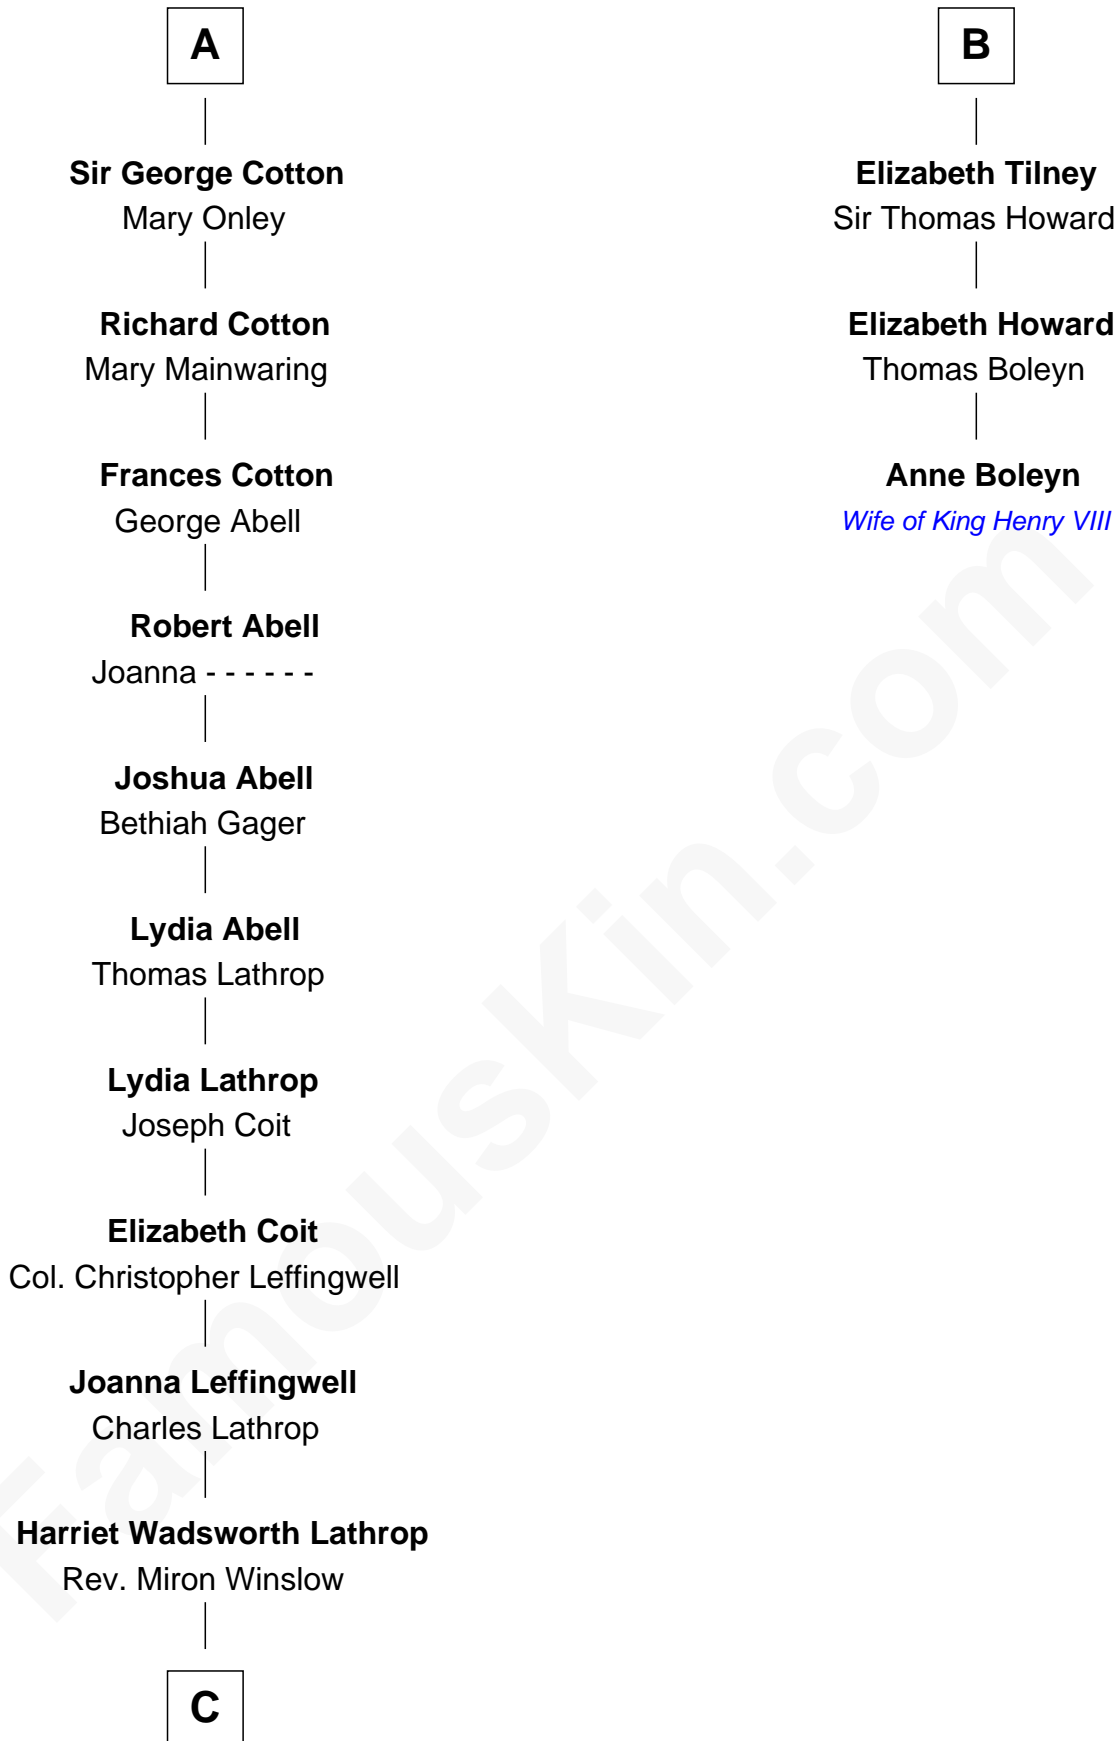

# FamousKin.com Relationship Chart of

**John Foster Dulles**

*52nd U.S. Secretary of State*

9th cousin 10 times removed of

**Anne Boleyn**

*2nd Wife of King Henry VIII*

**Sir William de Cantilupe**

Eve de Braiose

**C**

—  
**Harriet Lathrop Winslow**

Rev. John Welsh Dulles

—  
**Allen Macy Dulles**

Edith Foster

—  
**John Foster Dulles**

*52nd U.S. Secretary of State*

FamousKin.com