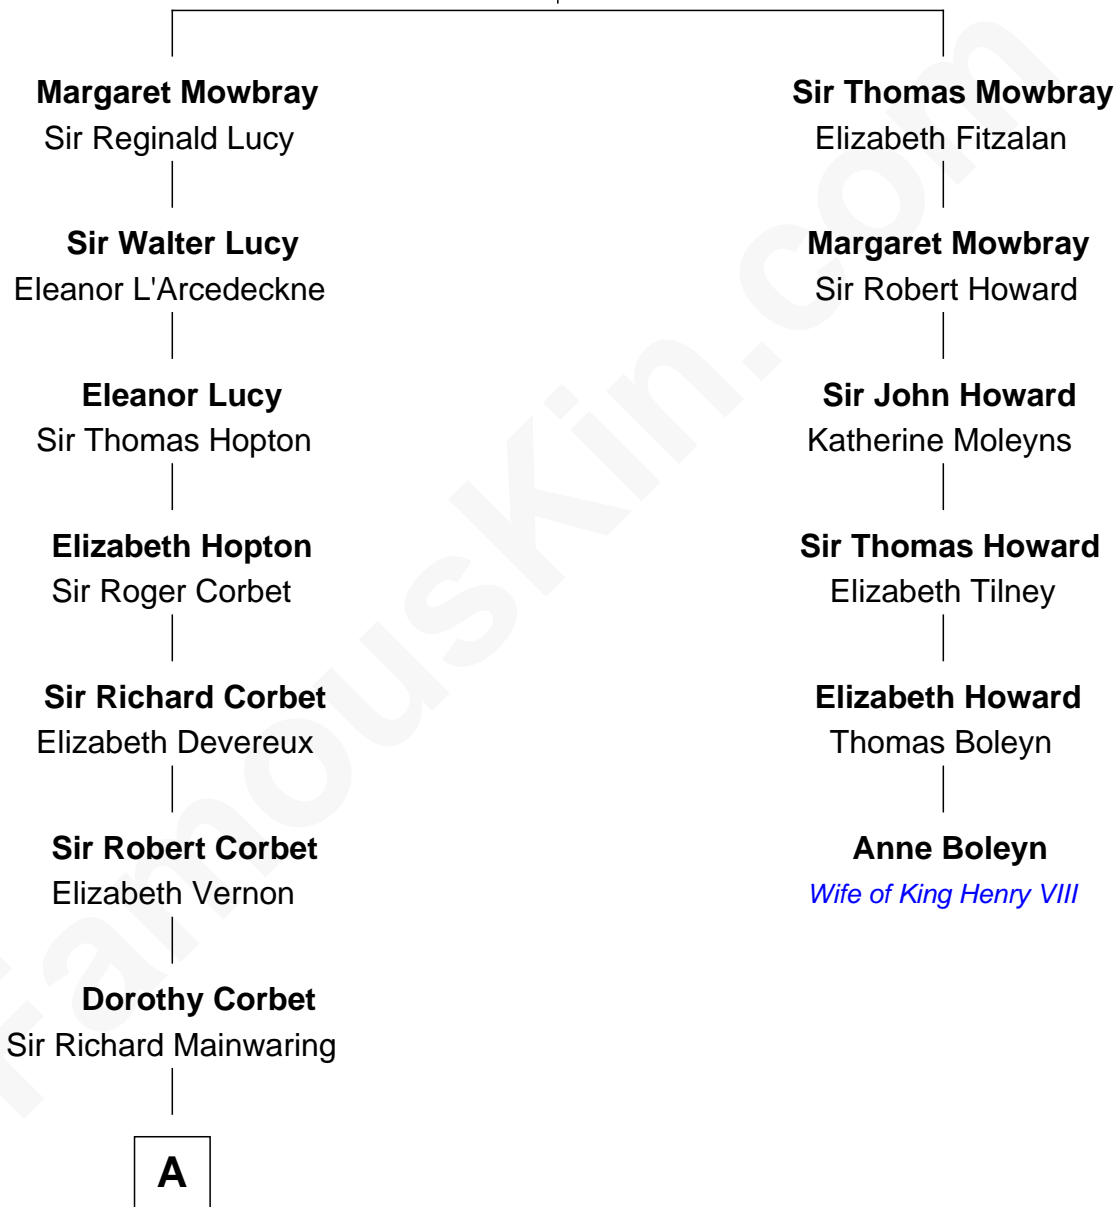

FamousKin.com Relationship Chart of

John Foster Dulles

52nd U.S. Secretary of State

5th cousin 14 times removed of

Anne Boleyn

2nd Wife of King Henry VIII

John de Mowbray
Elizabeth de Segrave

B

—
Harriet Lathrop Winslow

Rev. John Welsh Dulles

—
Allen Macy Dulles

Edith Foster

—
John Foster Dulles

52nd U.S. Secretary of State

FamousKin.com