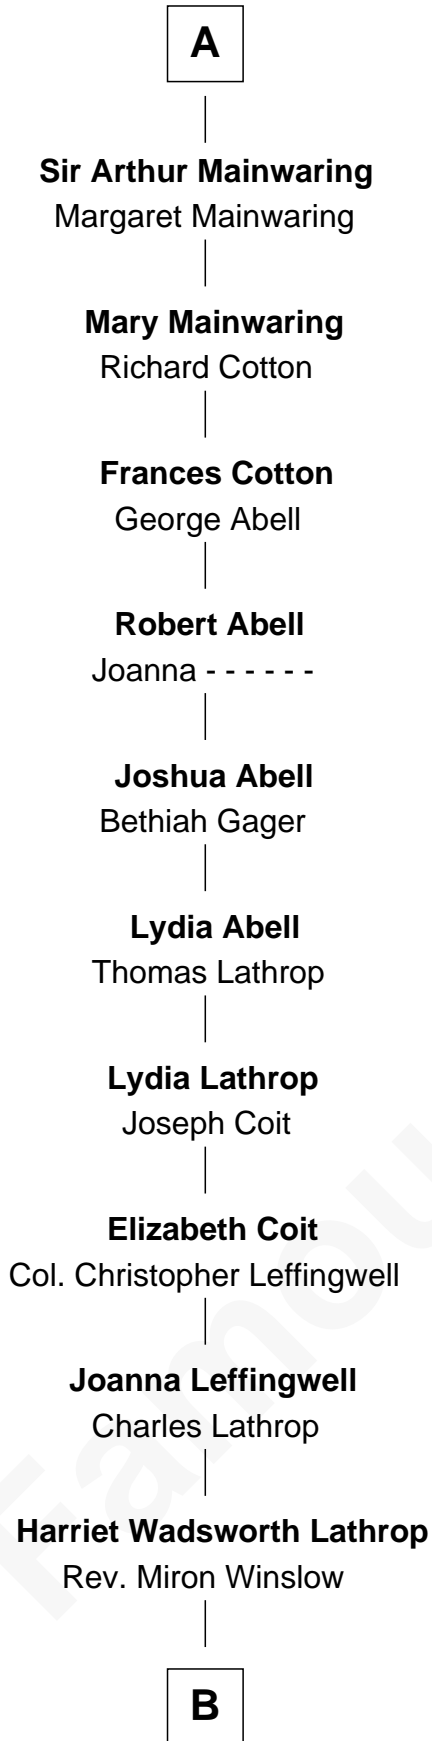

FamousKin.com Relationship Chart of

John Foster Dulles

52nd U.S. Secretary of State

5th cousin 14 times removed of

Anne Boleyn

2nd Wife of King Henry VIII

John de Mowbray
Elizabeth de Segrave

B

—
Harriet Lathrop Winslow

Rev. John Welsh Dulles

—
Allen Macy Dulles

Edith Foster

—
John Foster Dulles

52nd U.S. Secretary of State

FamousKin.com