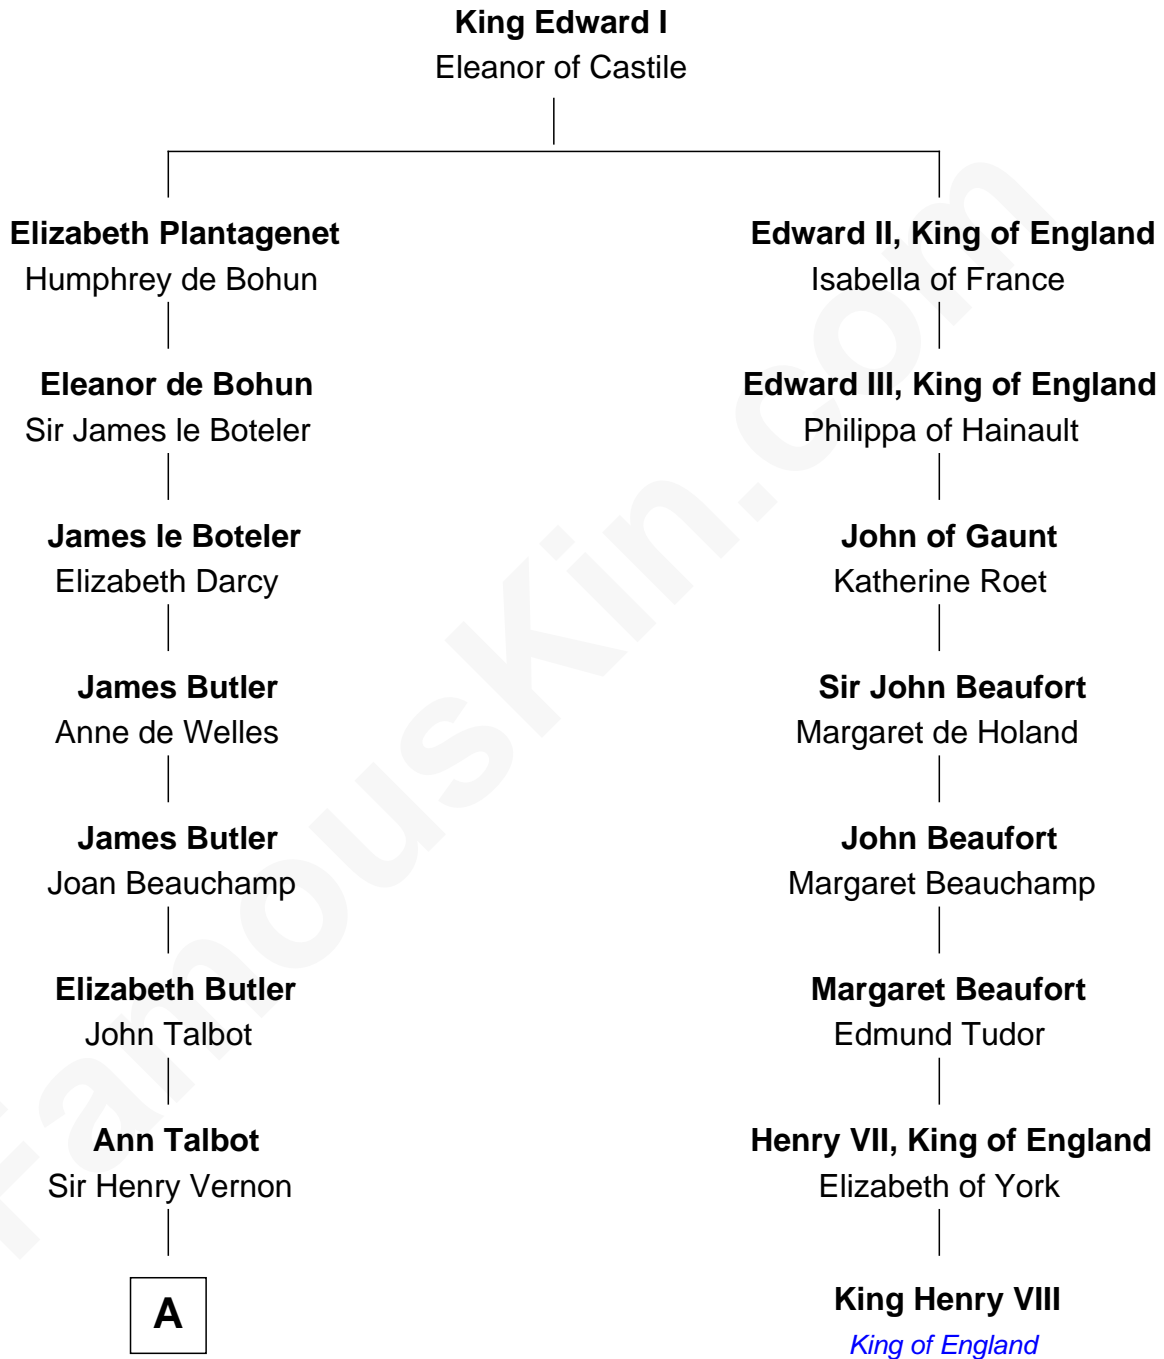

FamousKin.com Relationship Chart of

John Foster Dulles

52nd U.S. Secretary of State

7th cousin 14 times removed of

King Henry VIII

King of England

B

—
Joanna Leffingwell

Charles Lathrop

—
Harriet Wadsworth Lathrop

Rev. Miron Winslow

—
Harriet Lathrop Winslow

Rev. John Welsh Dulles

—
Allen Macy Dulles

Edith Foster

—
John Foster Dulles

52nd U.S. Secretary of State