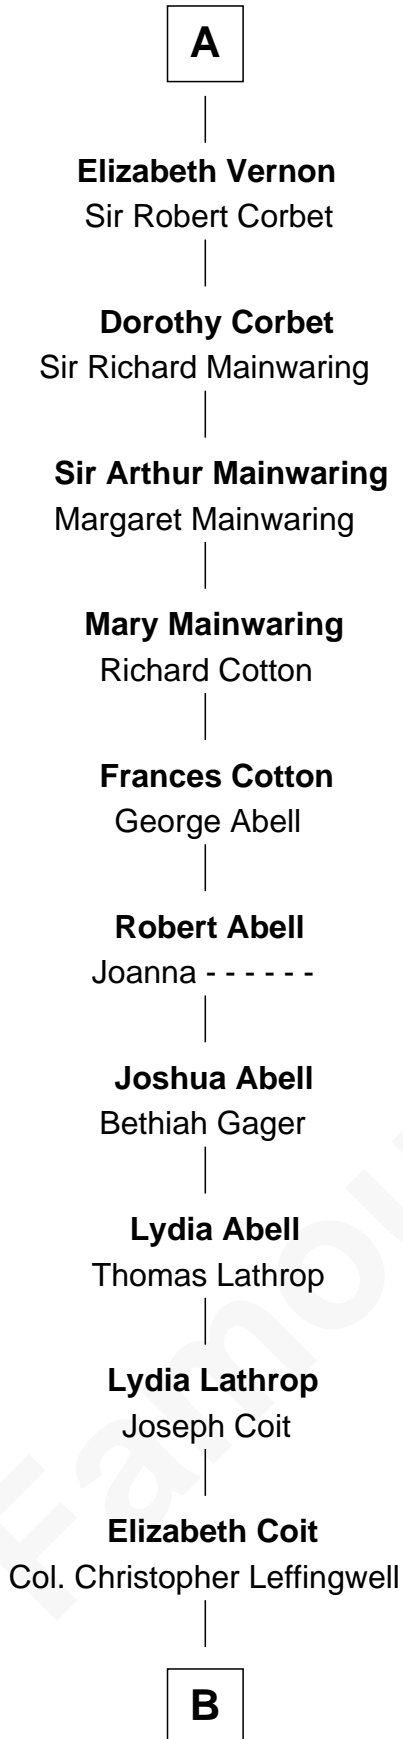

FamousKin.com Relationship Chart of

John Foster Dulles

52nd U.S. Secretary of State

7th cousin 14 times removed of

King Henry VIII

King of England

B

—
Joanna Leffingwell

Charles Lathrop

—
Harriet Wadsworth Lathrop

Rev. Miron Winslow

—
Harriet Lathrop Winslow

Rev. John Welsh Dulles

—
Allen Macy Dulles

Edith Foster

—
John Foster Dulles