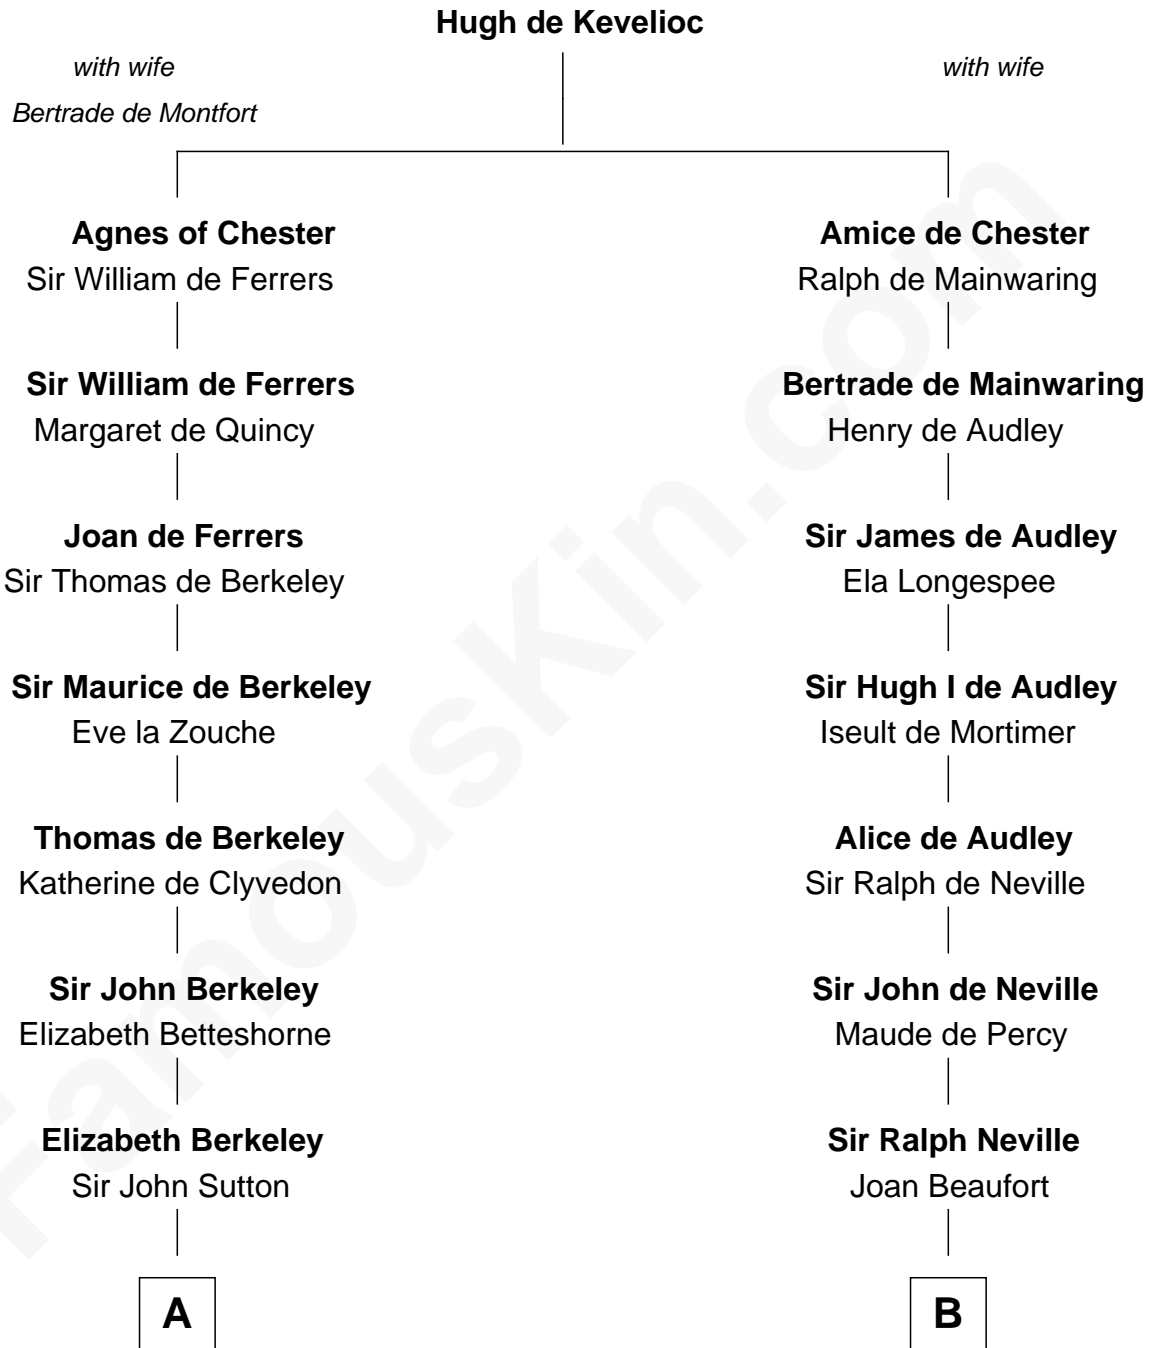

FamousKin.com Relationship Chart of

John Foster Dulles

52nd U.S. Secretary of State

10th cousin 11 times removed of

King Henry VIII

King of England

C

—
Joanna Leffingwell

Charles Lathrop

—
Harriet Wadsworth Lathrop

Rev. Miron Winslow

—
Harriet Lathrop Winslow

Rev. John Welsh Dulles

—
Allen Macy Dulles

Edith Foster

—
John Foster Dulles

52nd U.S. Secretary of State