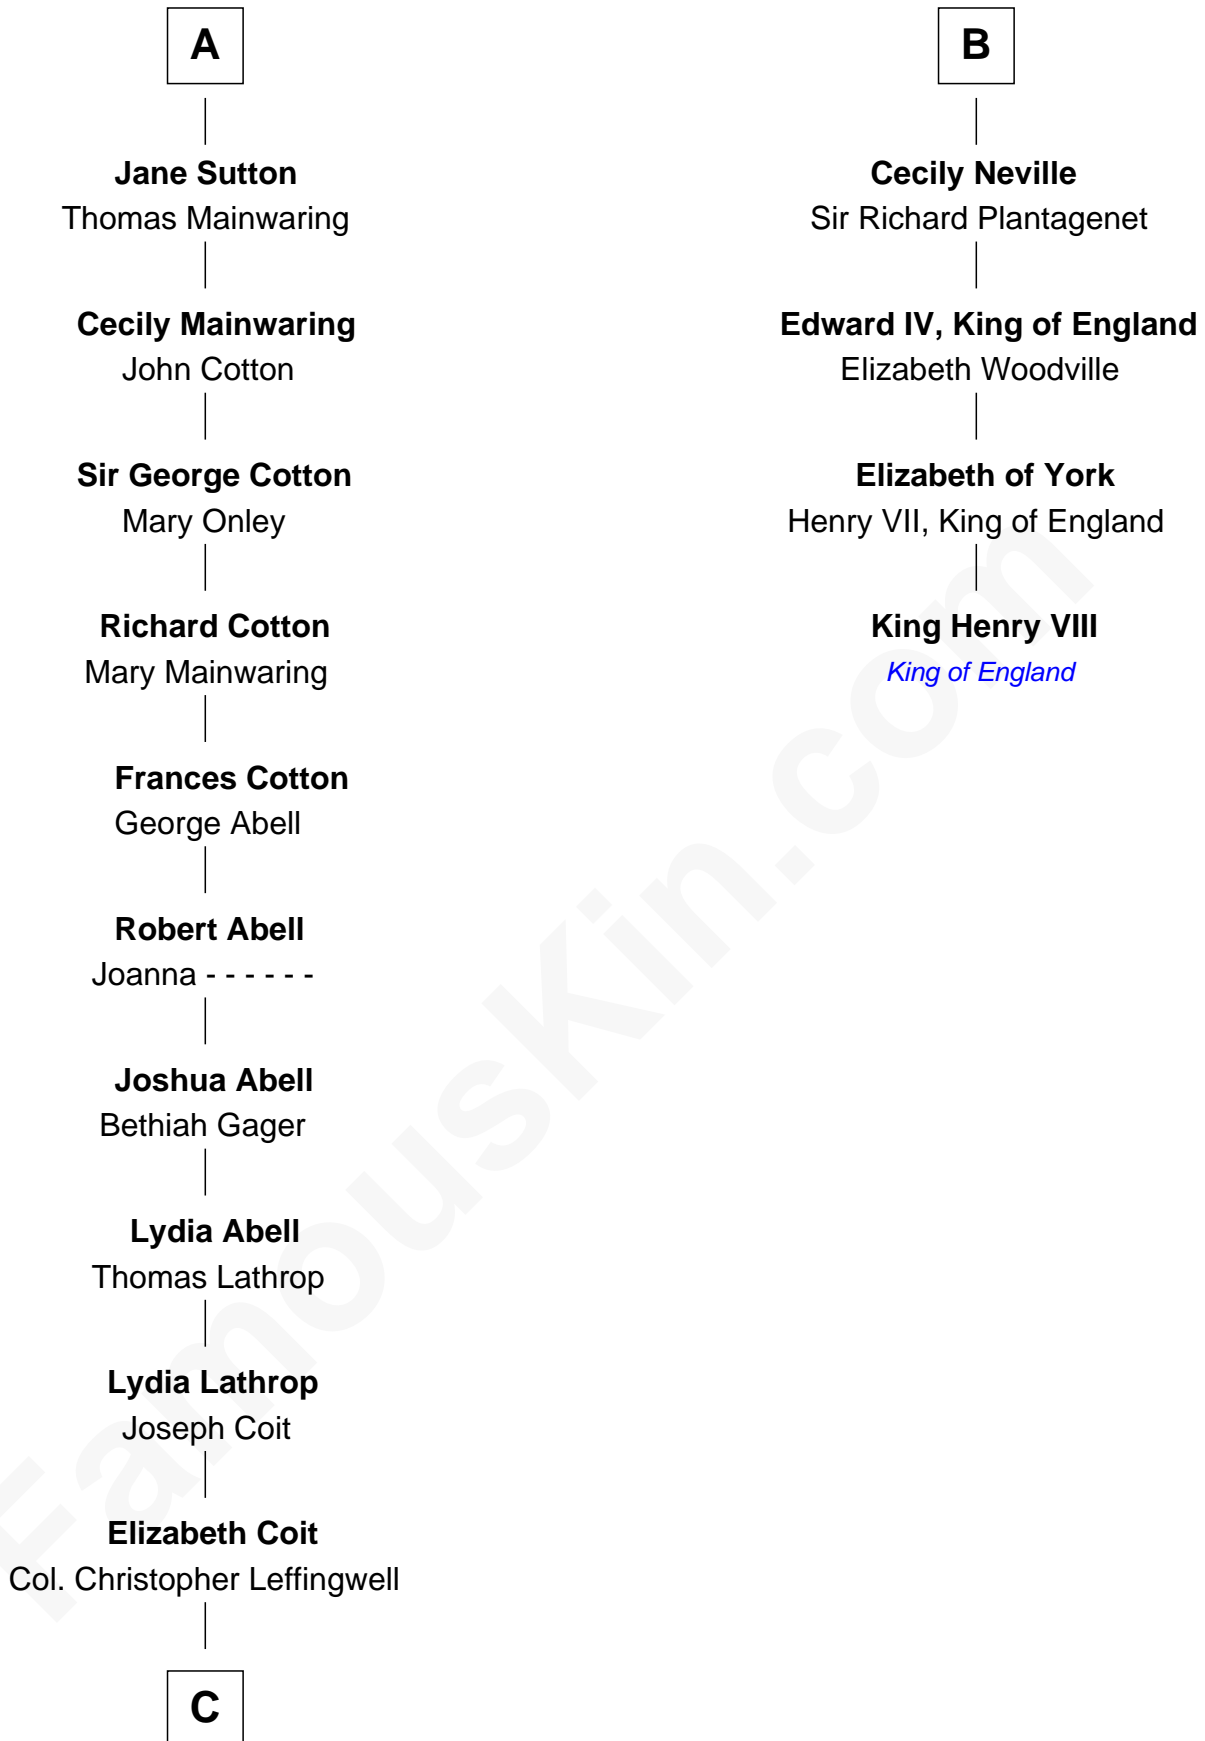

FamousKin.com Relationship Chart of

John Foster Dulles

52nd U.S. Secretary of State

10th cousin 11 times removed of

King Henry VIII

King of England

C

—
Joanna Leffingwell

Charles Lathrop

—
Harriet Wadsworth Lathrop

Rev. Miron Winslow

—
Harriet Lathrop Winslow

Rev. John Welsh Dulles

—
Allen Macy Dulles

Edith Foster

—
John Foster Dulles