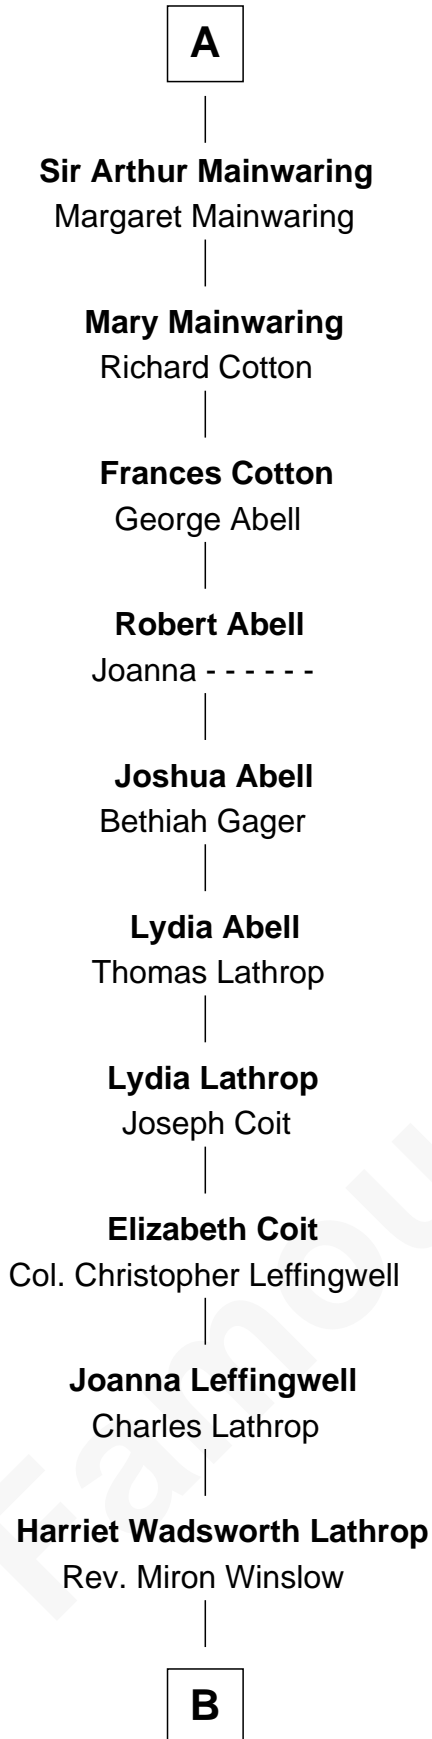

FamousKin.com Relationship Chart of

John Foster Dulles

52nd U.S. Secretary of State

7th cousin 12 times removed of

King Henry VIII

King of England

B

—
Harriet Lathrop Winslow

Rev. John Welsh Dulles

—
Allen Macy Dulles

Edith Foster

—
John Foster Dulles

52nd U.S. Secretary of State

FamousKin.com