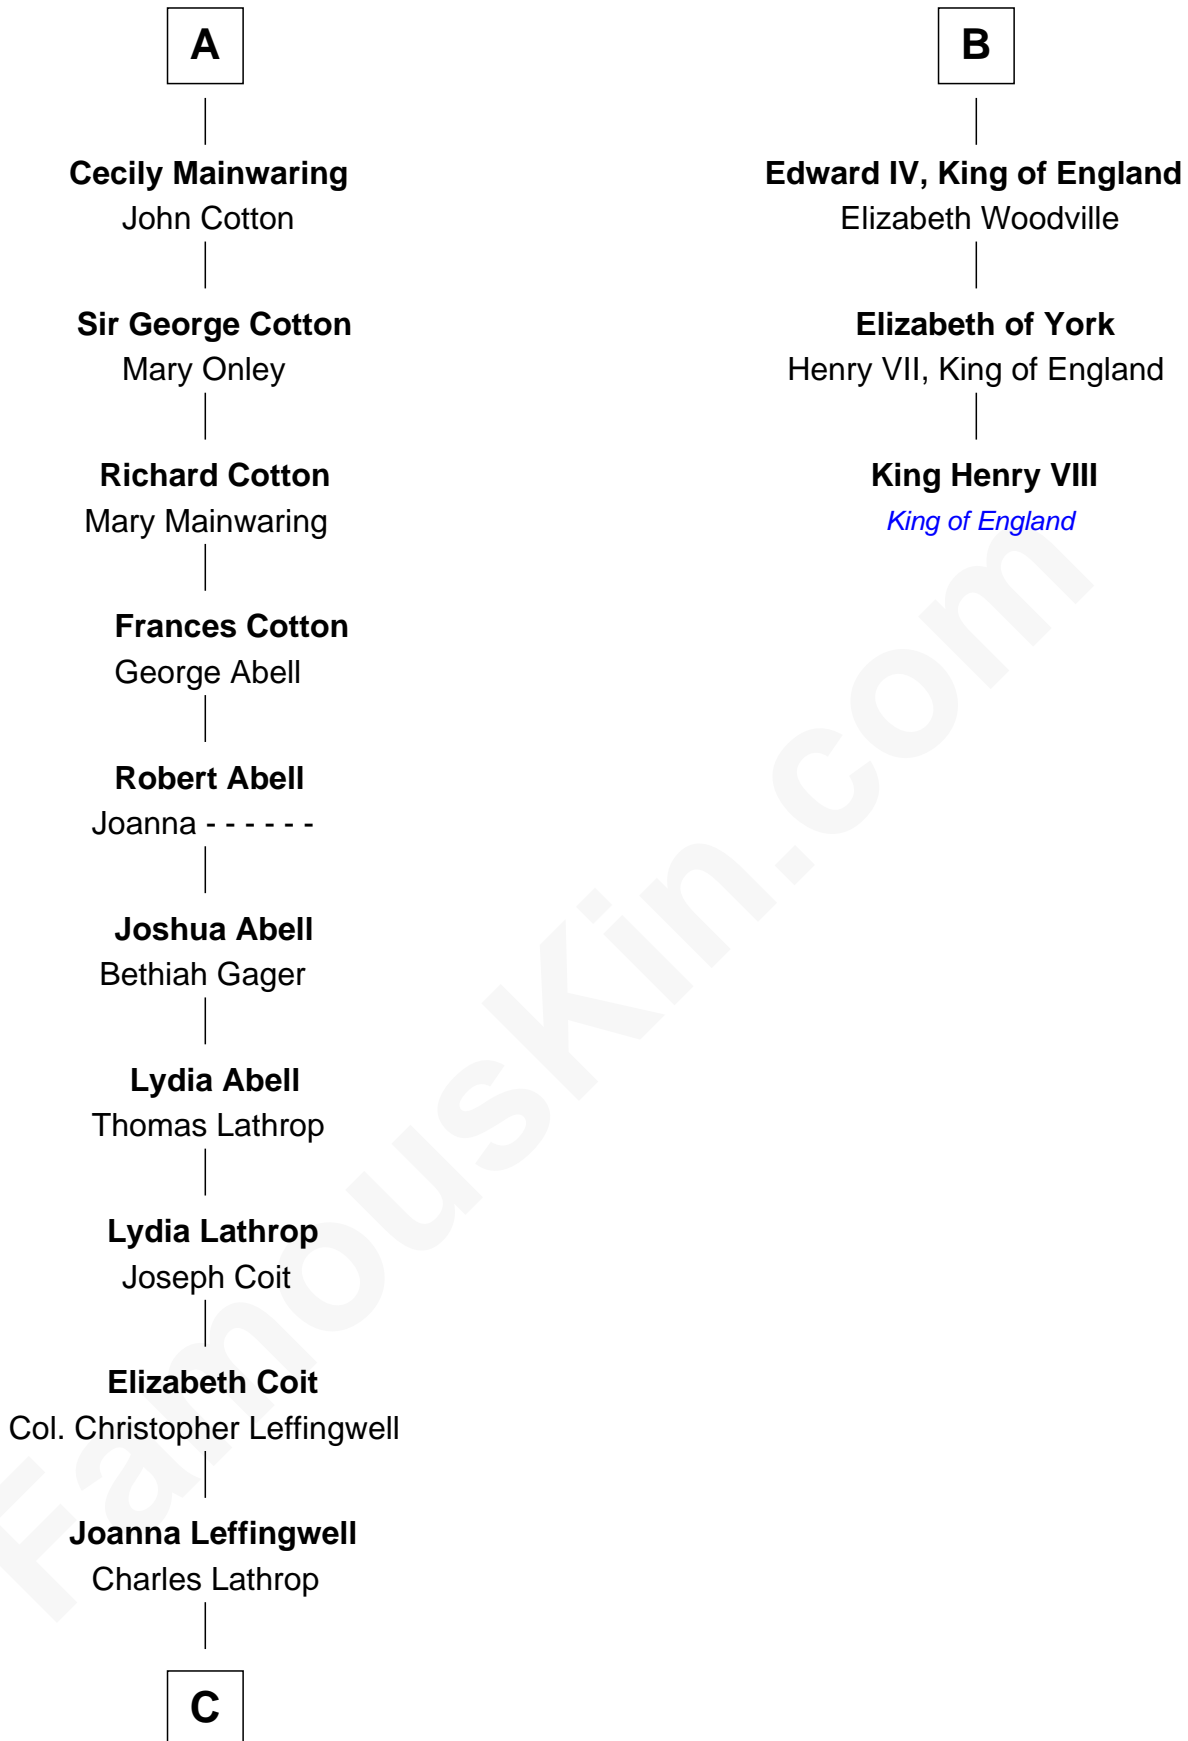

# FamousKin.com Relationship Chart of

**John Foster Dulles**

*52nd U.S. Secretary of State*

9th cousin 11 times removed of

**King Henry VIII**

*King of England*

**Sir Roger de Quincy**

Helen of Galloway

**Sir John Berkeley**

Elizabeth Betteshorne

**Elizabeth Berkeley**

Sir John Sutton

**Jane Sutton**

Thomas Mainwaring

**A**

**Ellen de Quincy**

Maude de Percy

**Sir Ralph Neville**

Joan Beaufort

**Cecily Neville**

Sir Richard Plantagenet

**B**

**C**

—  
**Harriet Wadsworth Lathrop**