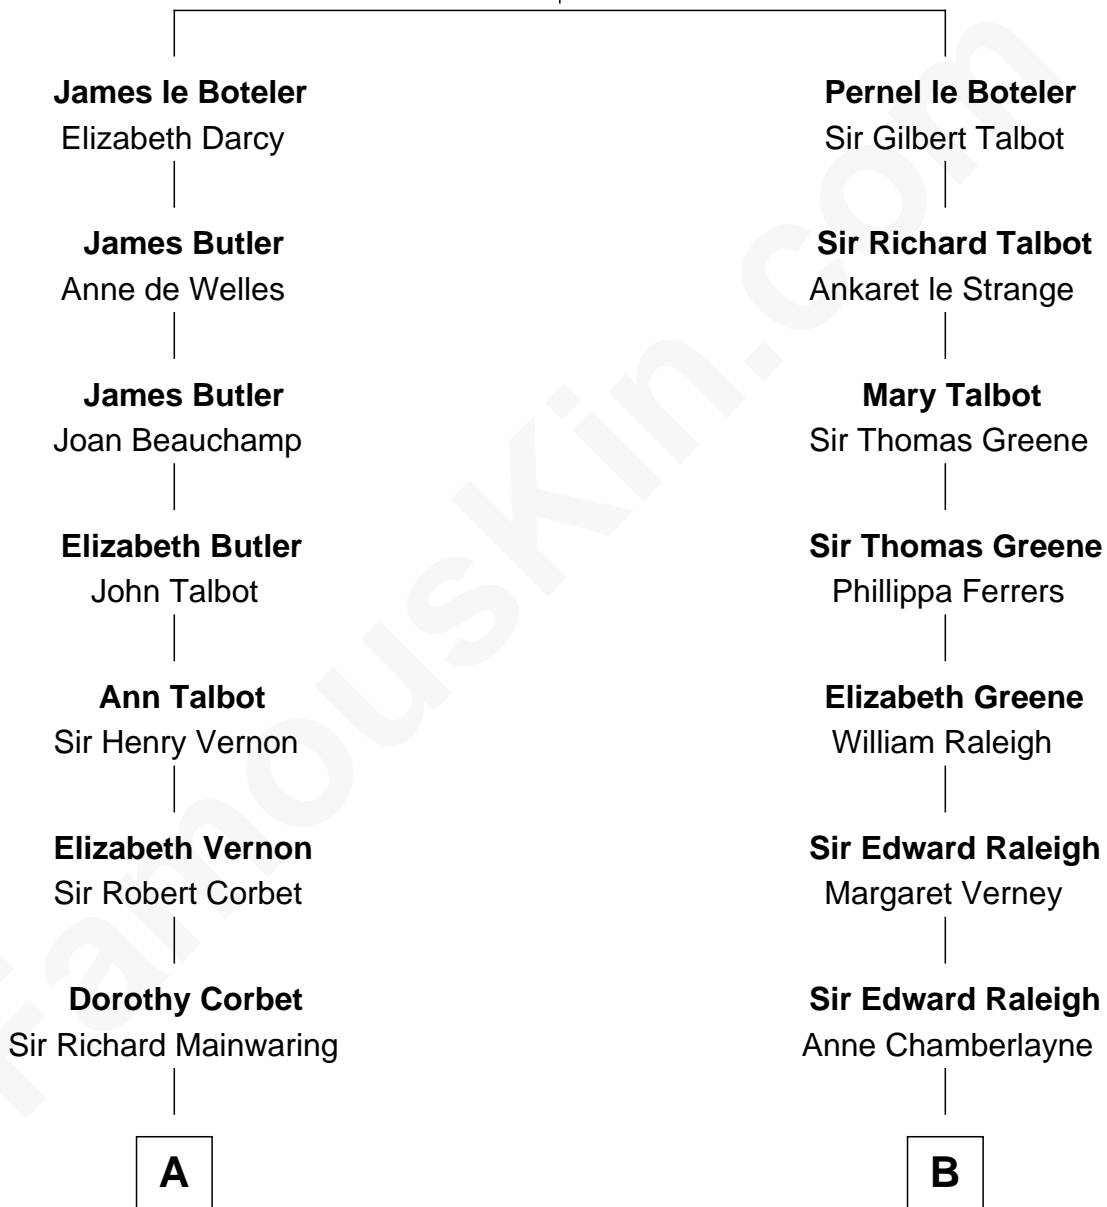

# FamousKin.com Relationship Chart of

**John Foster Dulles**

*52nd U.S. Secretary of State*

19th cousin 1 time removed of

**Willis Carrier**

*Inventor of Air Conditioning*

**Sir James le Boteler**

Eleanor de Bohun

**C**

**Harriet Lathrop Winslow**  
Rev. John Welsh Dulles

**Allen Macy Dulles**  
Edith Foster

**John Foster Dulles**  
*52nd U.S. Secretary of State*

**D**

**Lydia Otis**  
Thomas Button

**Ann Elizabeth Button**  
David Joy Haviland