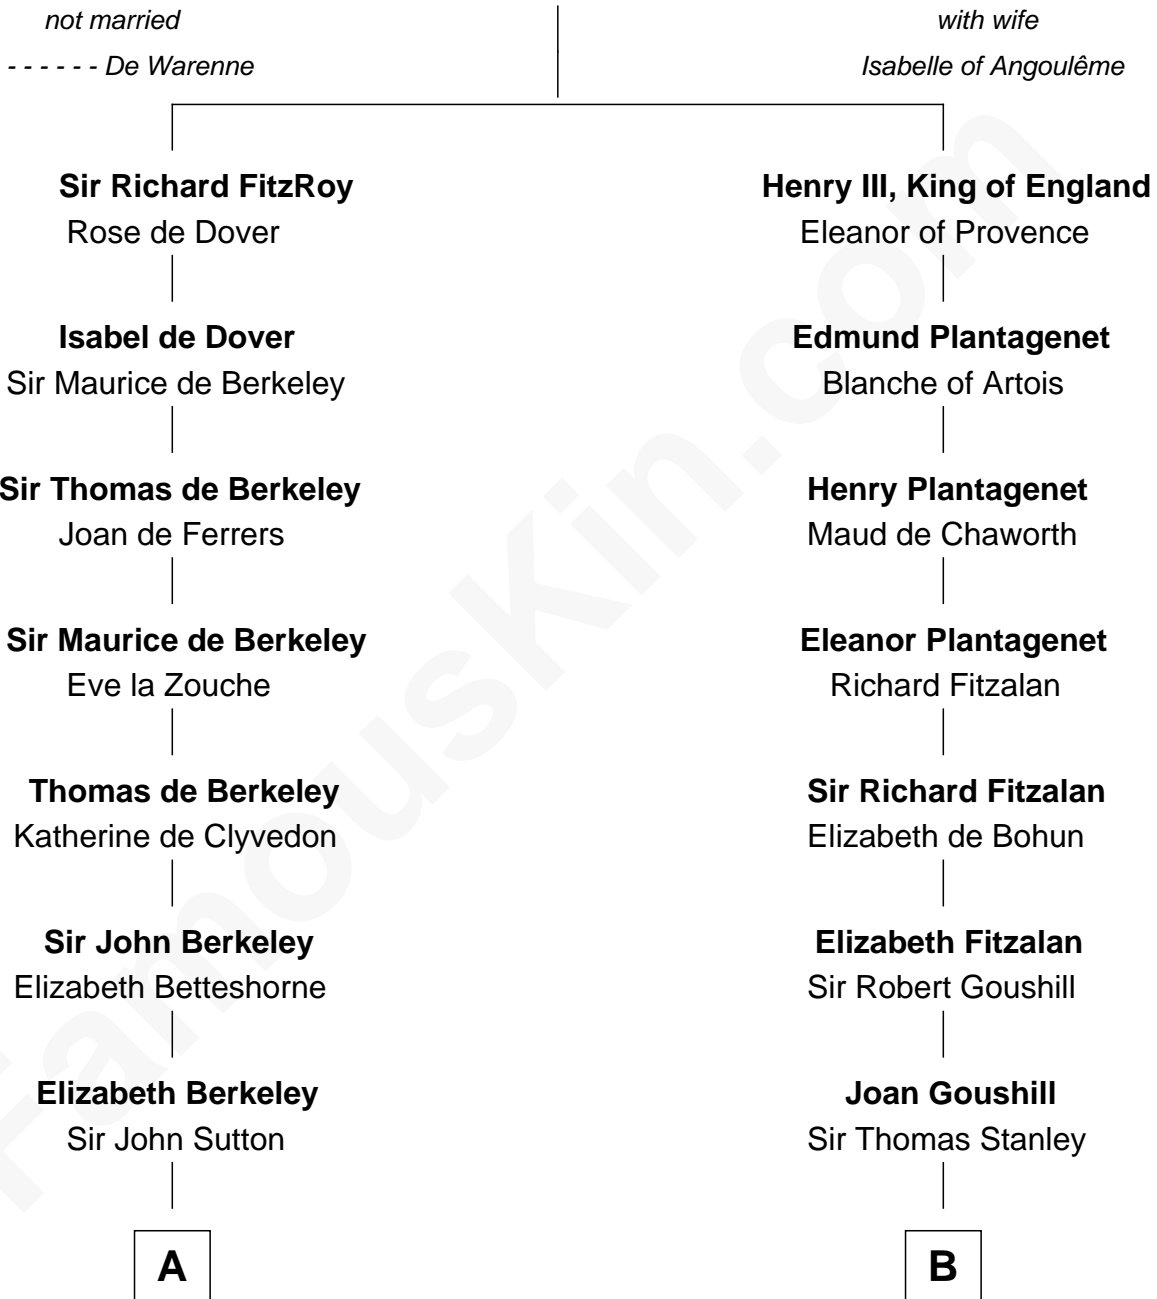

FamousKin.com Relationship Chart of

John Foster Dulles

52nd U.S. Secretary of State

16th cousin 5 times removed of

Francis Lightfoot Lee

Signer of the Declaration of Independence

John, King of England

C

Joanna Leffingwell

Charles Lathrop

Harriet Wadsworth Lathrop

Rev. Miron Winslow

Harriet Lathrop Winslow

Rev. John Welsh Dulles

Allen Macy Dulles

Edith Foster