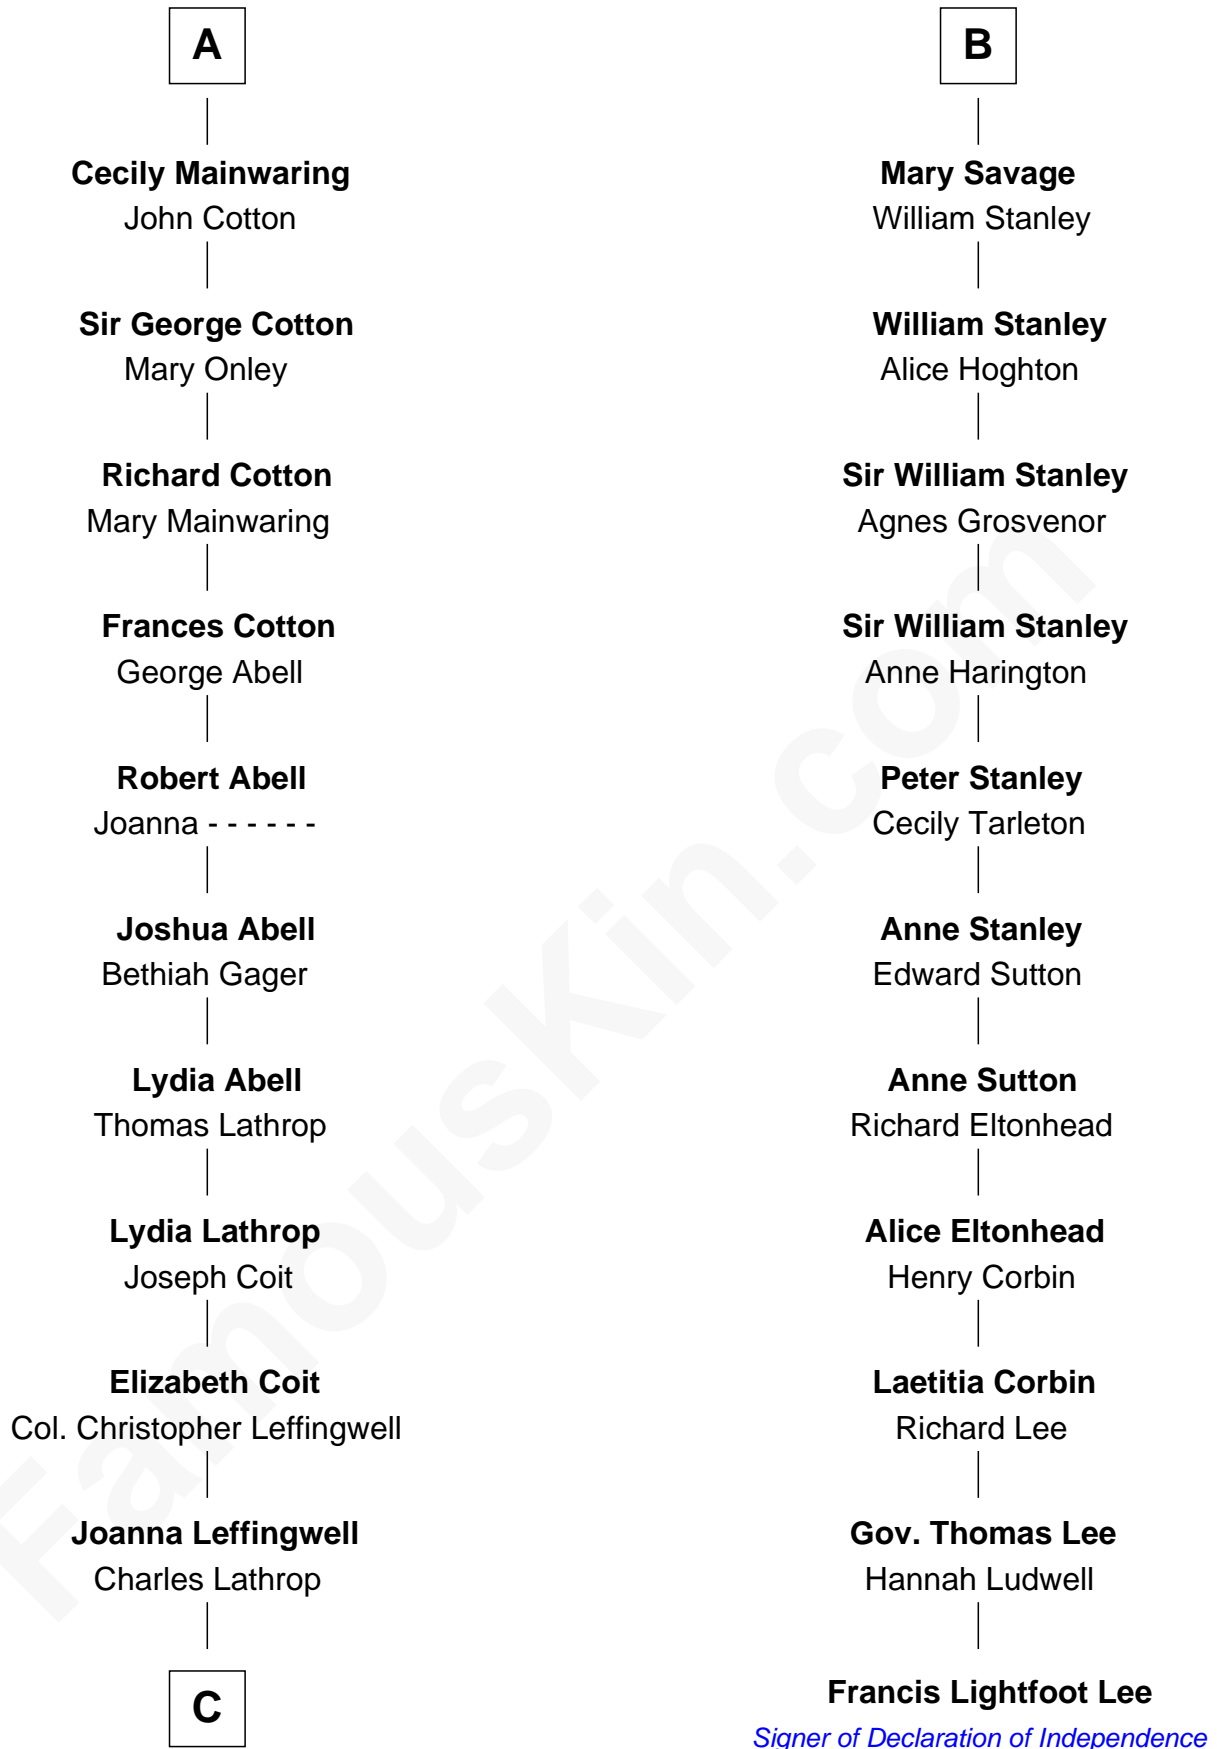

# FamousKin.com Relationship Chart of

**John Foster Dulles**

*52nd U.S. Secretary of State*

17th cousin 3 times removed of

**Francis Lightfoot Lee**

*Signer of the Declaration of Independence*

**C**

—  
**Harriet Wadsworth Lathrop**

Rev. Miron Winslow

—  
**Harriet Lathrop Winslow**

Rev. John Welsh Dulles

—  
**Allen Macy Dulles**

Edith Foster

—  
**John Foster Dulles**

*52nd U.S. Secretary of State*

FamousKin.com