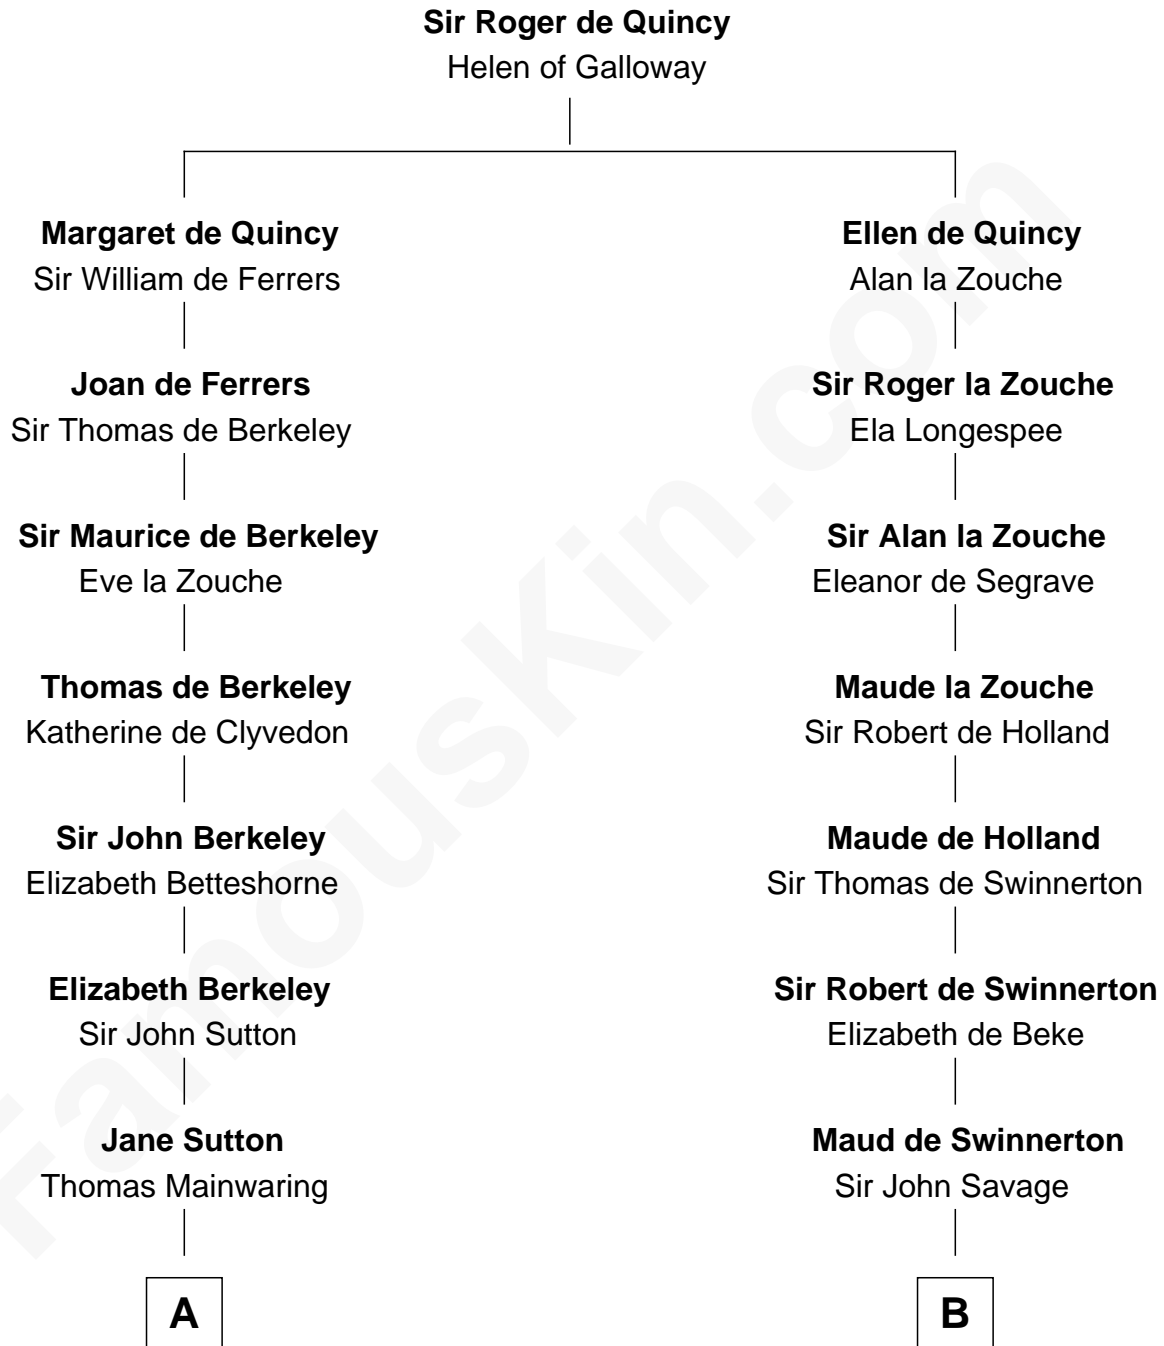

# FamousKin.com Relationship Chart of

**John Foster Dulles**

*52nd U.S. Secretary of State*

17th cousin 3 times removed of

**Francis Lightfoot Lee**

*Signer of the Declaration of Independence*

**C**

—  
**Harriet Wadsworth Lathrop**

Rev. Miron Winslow

—  
**Harriet Lathrop Winslow**

Rev. John Welsh Dulles

—  
**Allen Macy Dulles**

Edith Foster

—  
**John Foster Dulles**

*52nd U.S. Secretary of State*

FamousKin.com