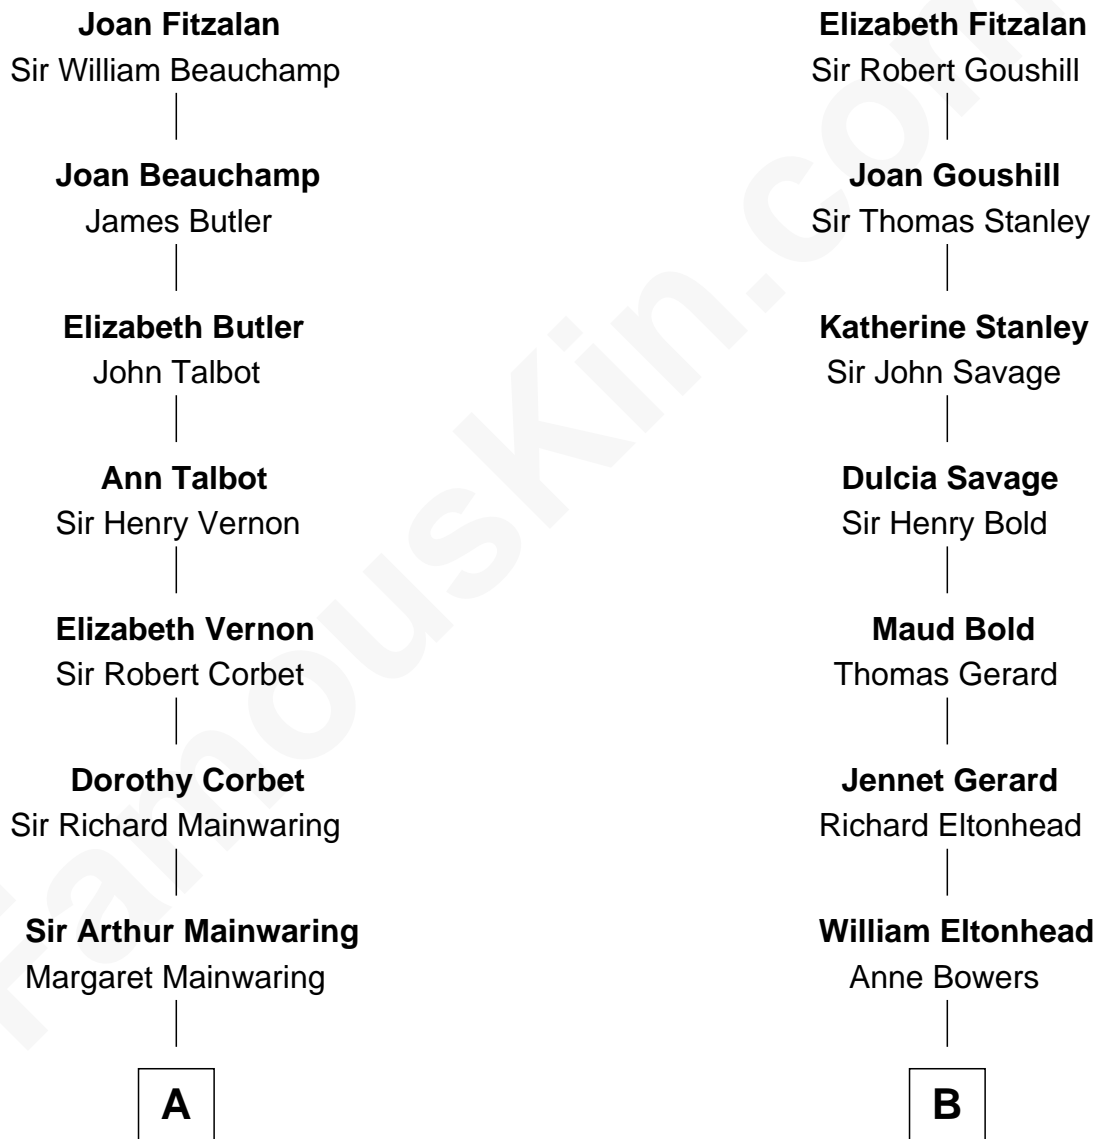

FamousKin.com Relationship Chart of

John Foster Dulles

52nd U.S. Secretary of State

11th cousin 7 times removed of

Francis Lightfoot Lee

Signer of the Declaration of Independence

Sir Richard Fitzalan

Elizabeth de Bohun