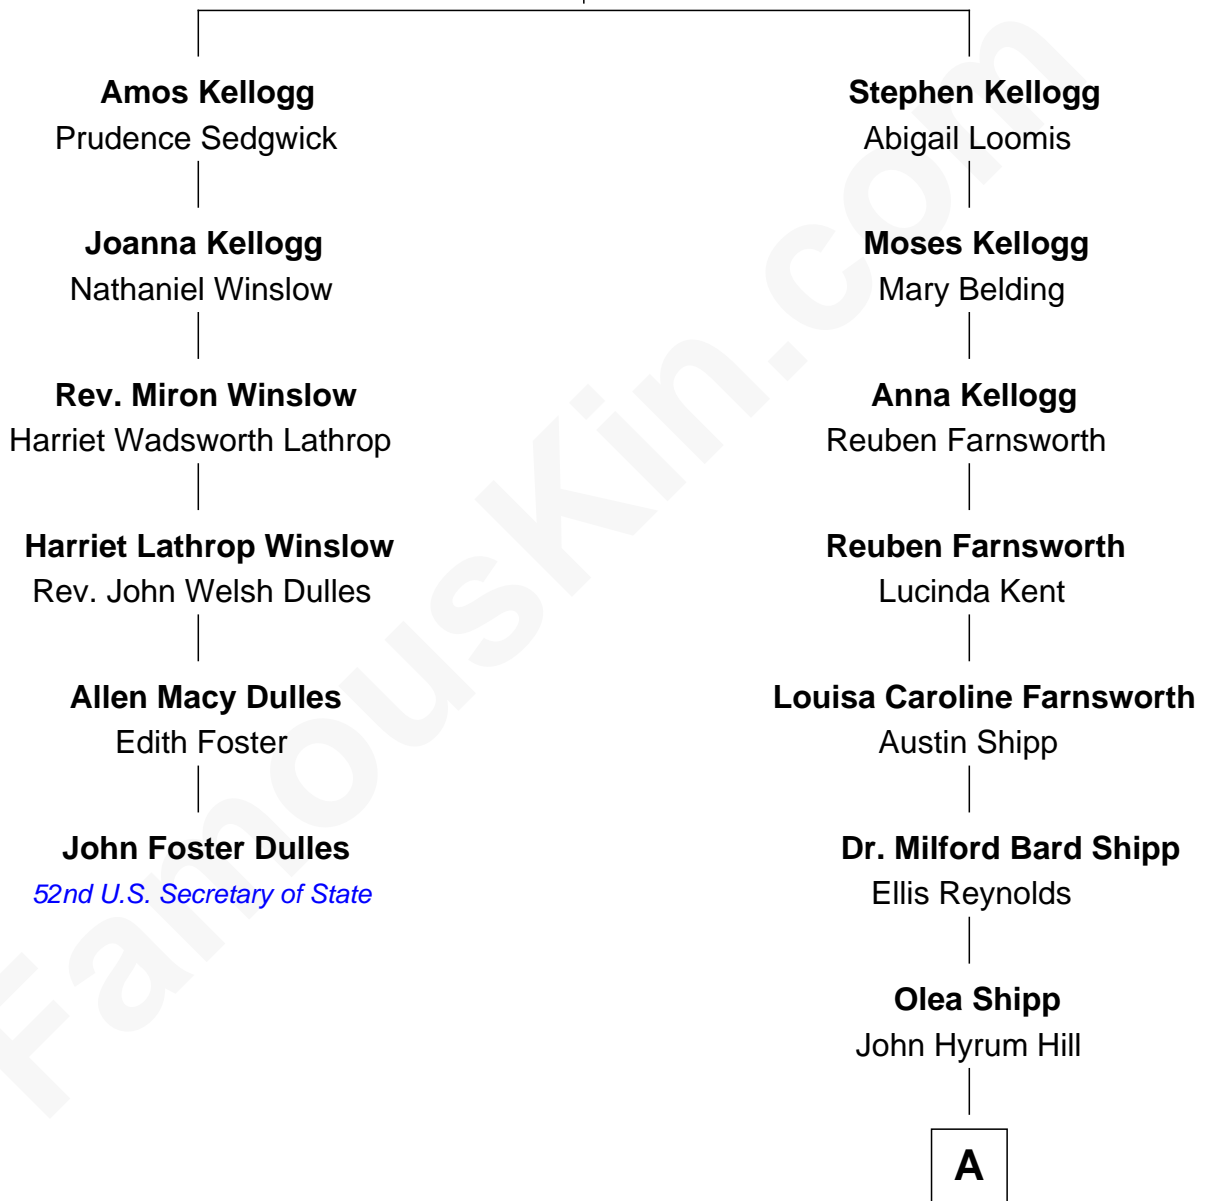

# FamousKin.com Relationship Chart of

**John Foster Dulles**

*52nd U.S. Secretary of State*

5th cousin 4 times removed of

**Amy Adams**

*Movie Actress*

**Stephen Kellogg**

Lydia Belden

A

Olea Lorraine Hill  
Frank Ralph Adams

Richard Kent Adams  
Kathryn Hicken

Amy Adams  
*Movie Actress*

FamousKin.com