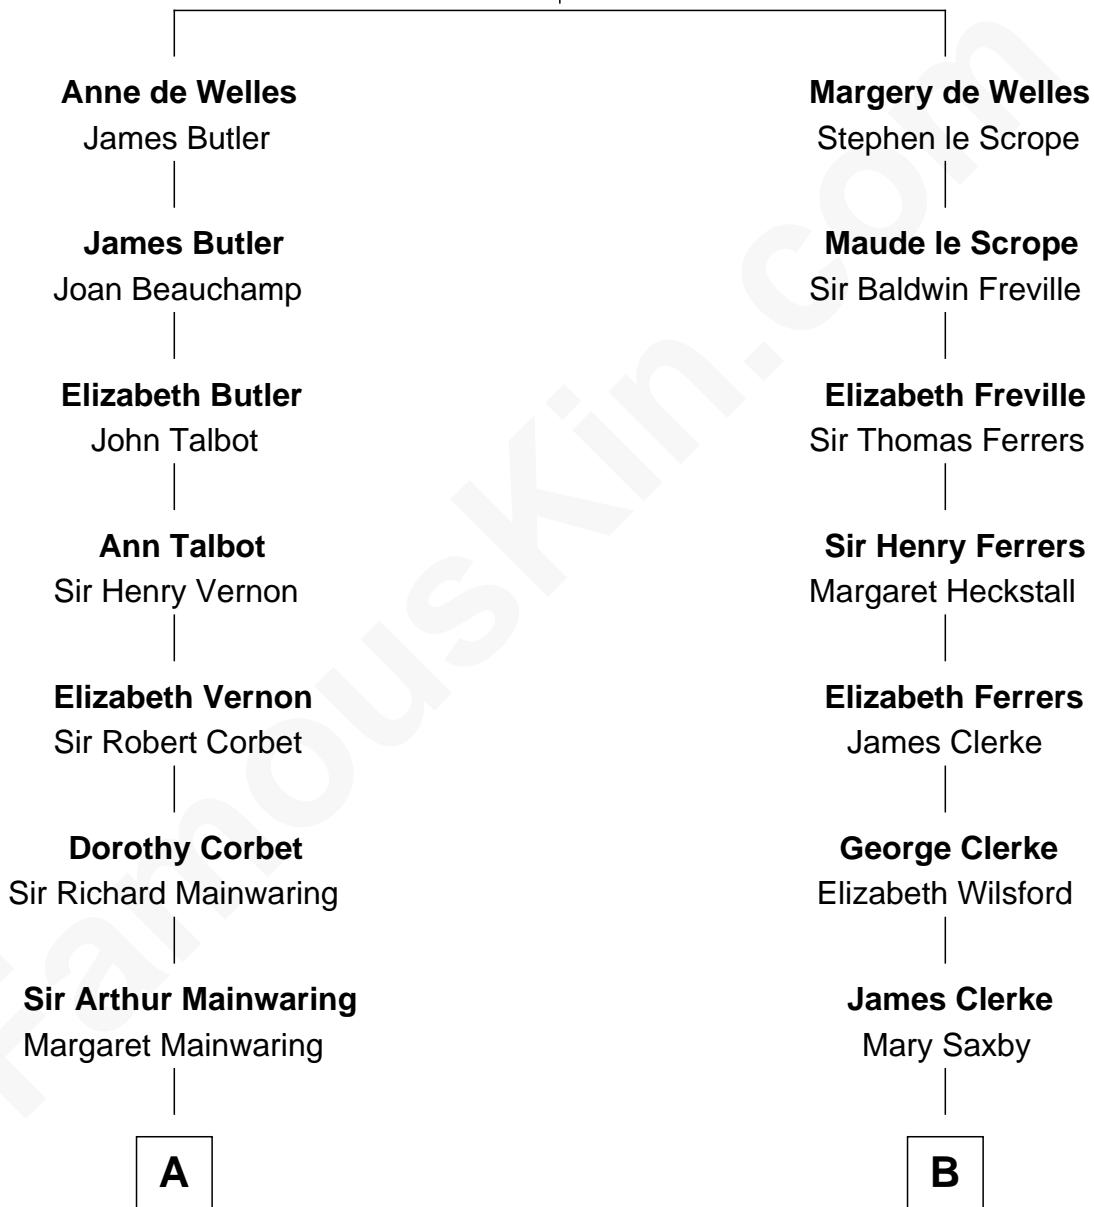

# FamousKin.com Relationship Chart of

**John Foster Dulles**

*52nd U.S. Secretary of State*

18th cousin 3 times removed of

**Amy Adams**

*Movie Actress*

**John de Welles**

Maud de Roos

**C**

**Allen Macy Dulles**

Edith Foster

**John Foster Dulles**

*52nd U.S. Secretary of State*

**D**

**Levi Parley Hammond**

Annie Elizabeth Baer