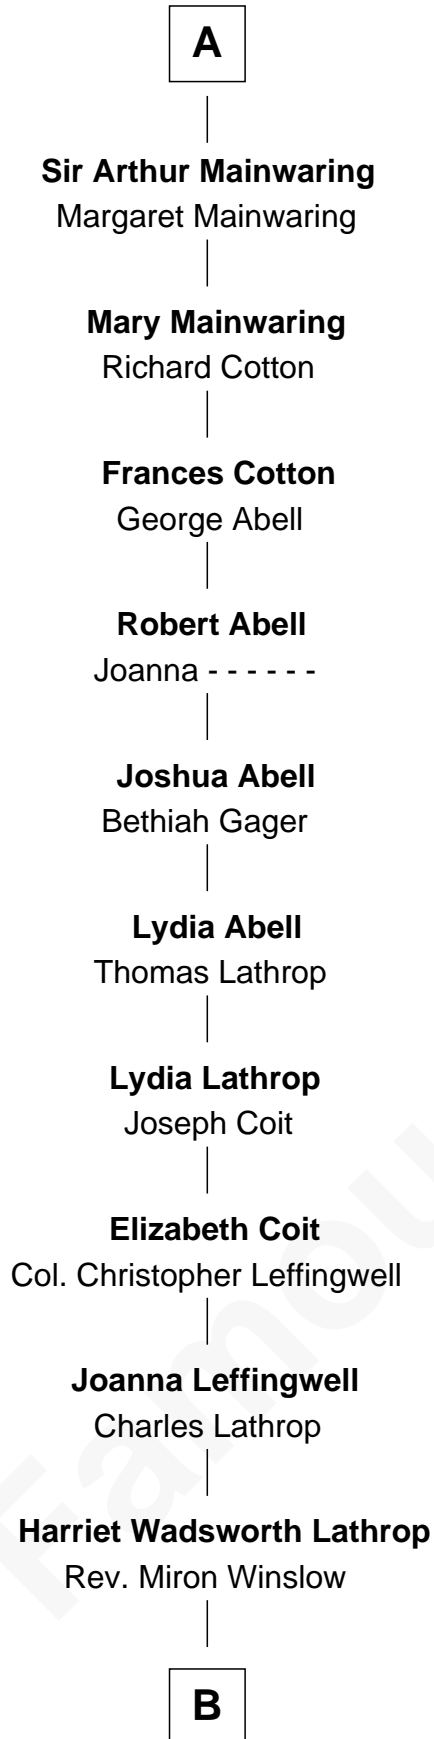

# FamousKin.com Relationship Chart of

**John Foster Dulles**

*52nd U.S. Secretary of State*

7th cousin 12 times removed of

**Jane Seymour**

*3rd Wife of King Henry VIII*

**B**

—  
**Harriet Lathrop Winslow**

Rev. John Welsh Dulles

—  
**Allen Macy Dulles**

Edith Foster

—  
**John Foster Dulles**

*52nd U.S. Secretary of State*

FamousKin.com