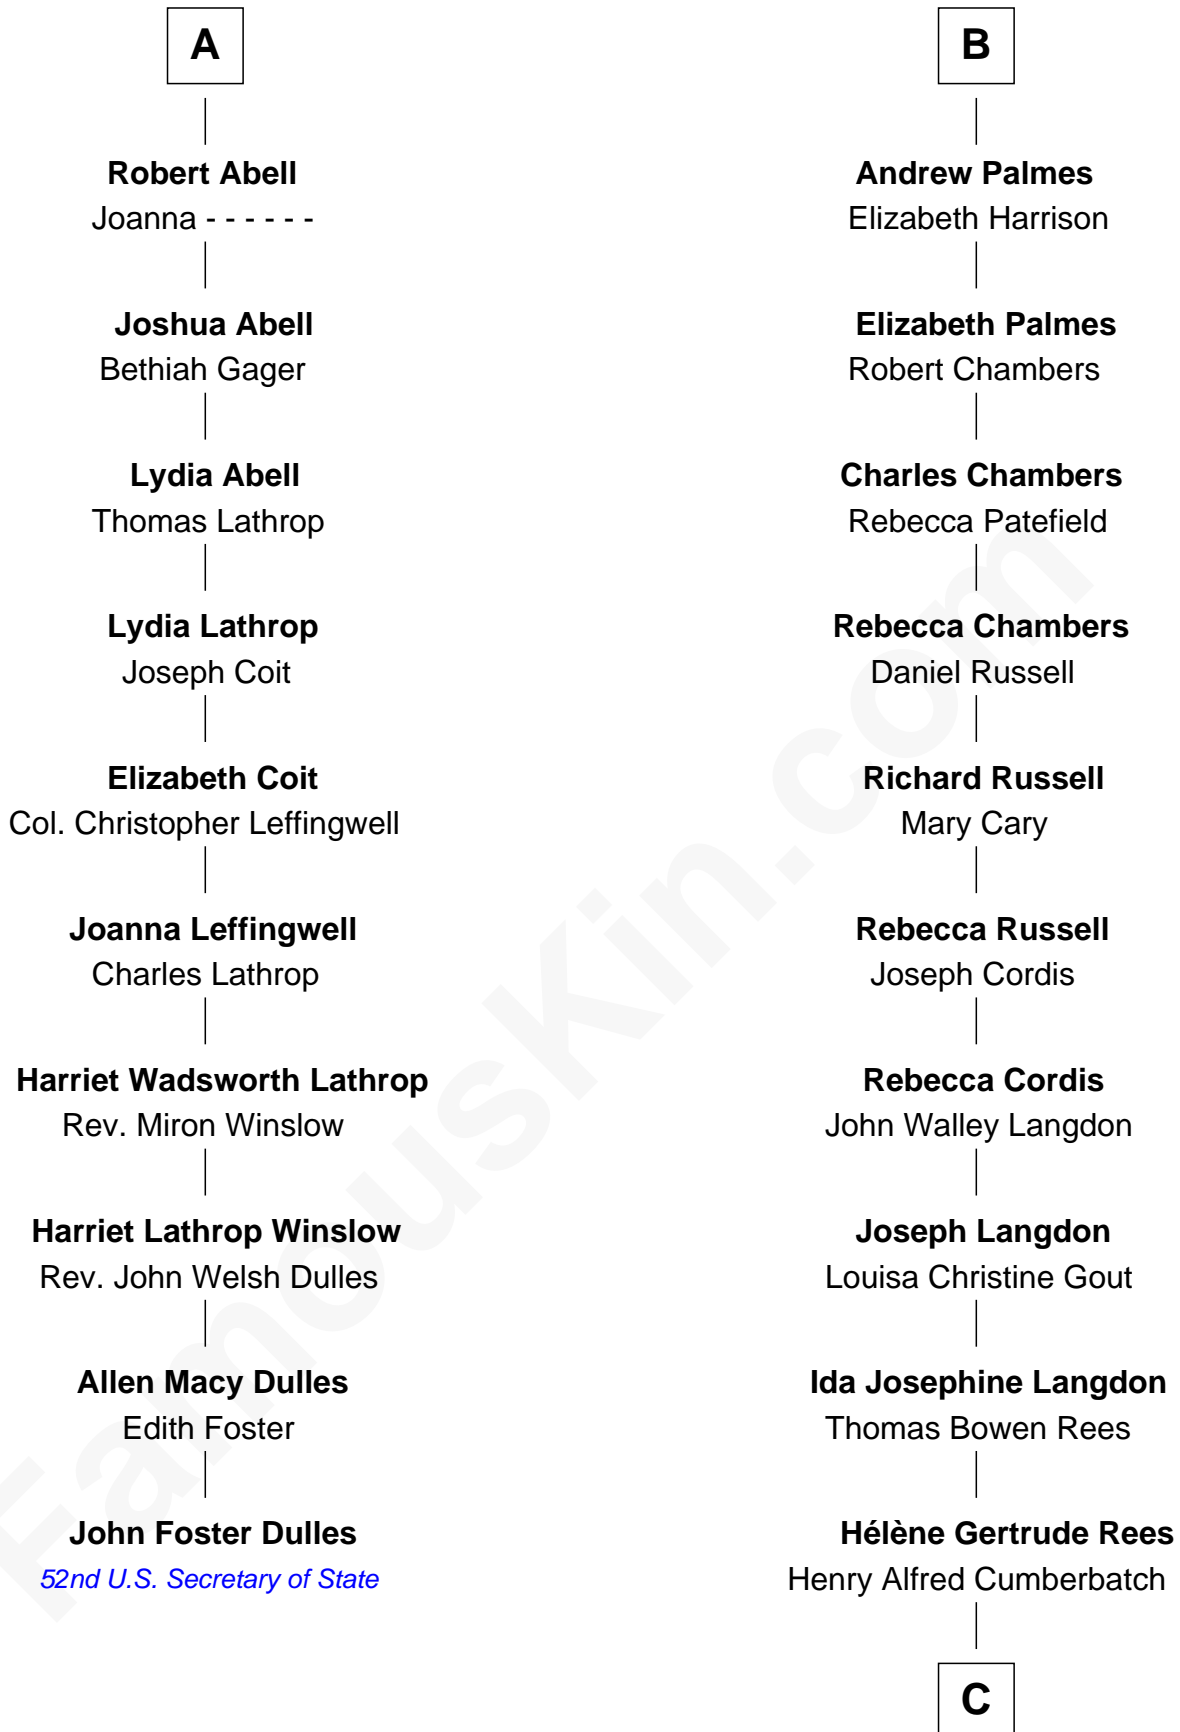

FamousKin.com Relationship Chart of

John Foster Dulles

52nd U.S. Secretary of State

16th cousin 3 times removed of

Benedict Cumberbatch

Movie, Television and Stage Actor

Sir Walter Blount

Sancha de Ayala

Sir George Cotton

Mary Onley

Richard Cotton

Mary Mainwaring

Frances Cotton

George Abell

A

Sir Thomas Blount

Margaret de Gresley

Sir Walter Blount

Helena Byron

Sir William Blount

Margaret Echyngam

Elizabeth Blount

Sir Andrews de Windsor

Anne Windsor

Sir Roger Corbet

Margaret Corbet

Sir Francis Palmes

Sir Francis Palmes

Mary Hadnall

B

C

Henry Carlton Cumberbatch