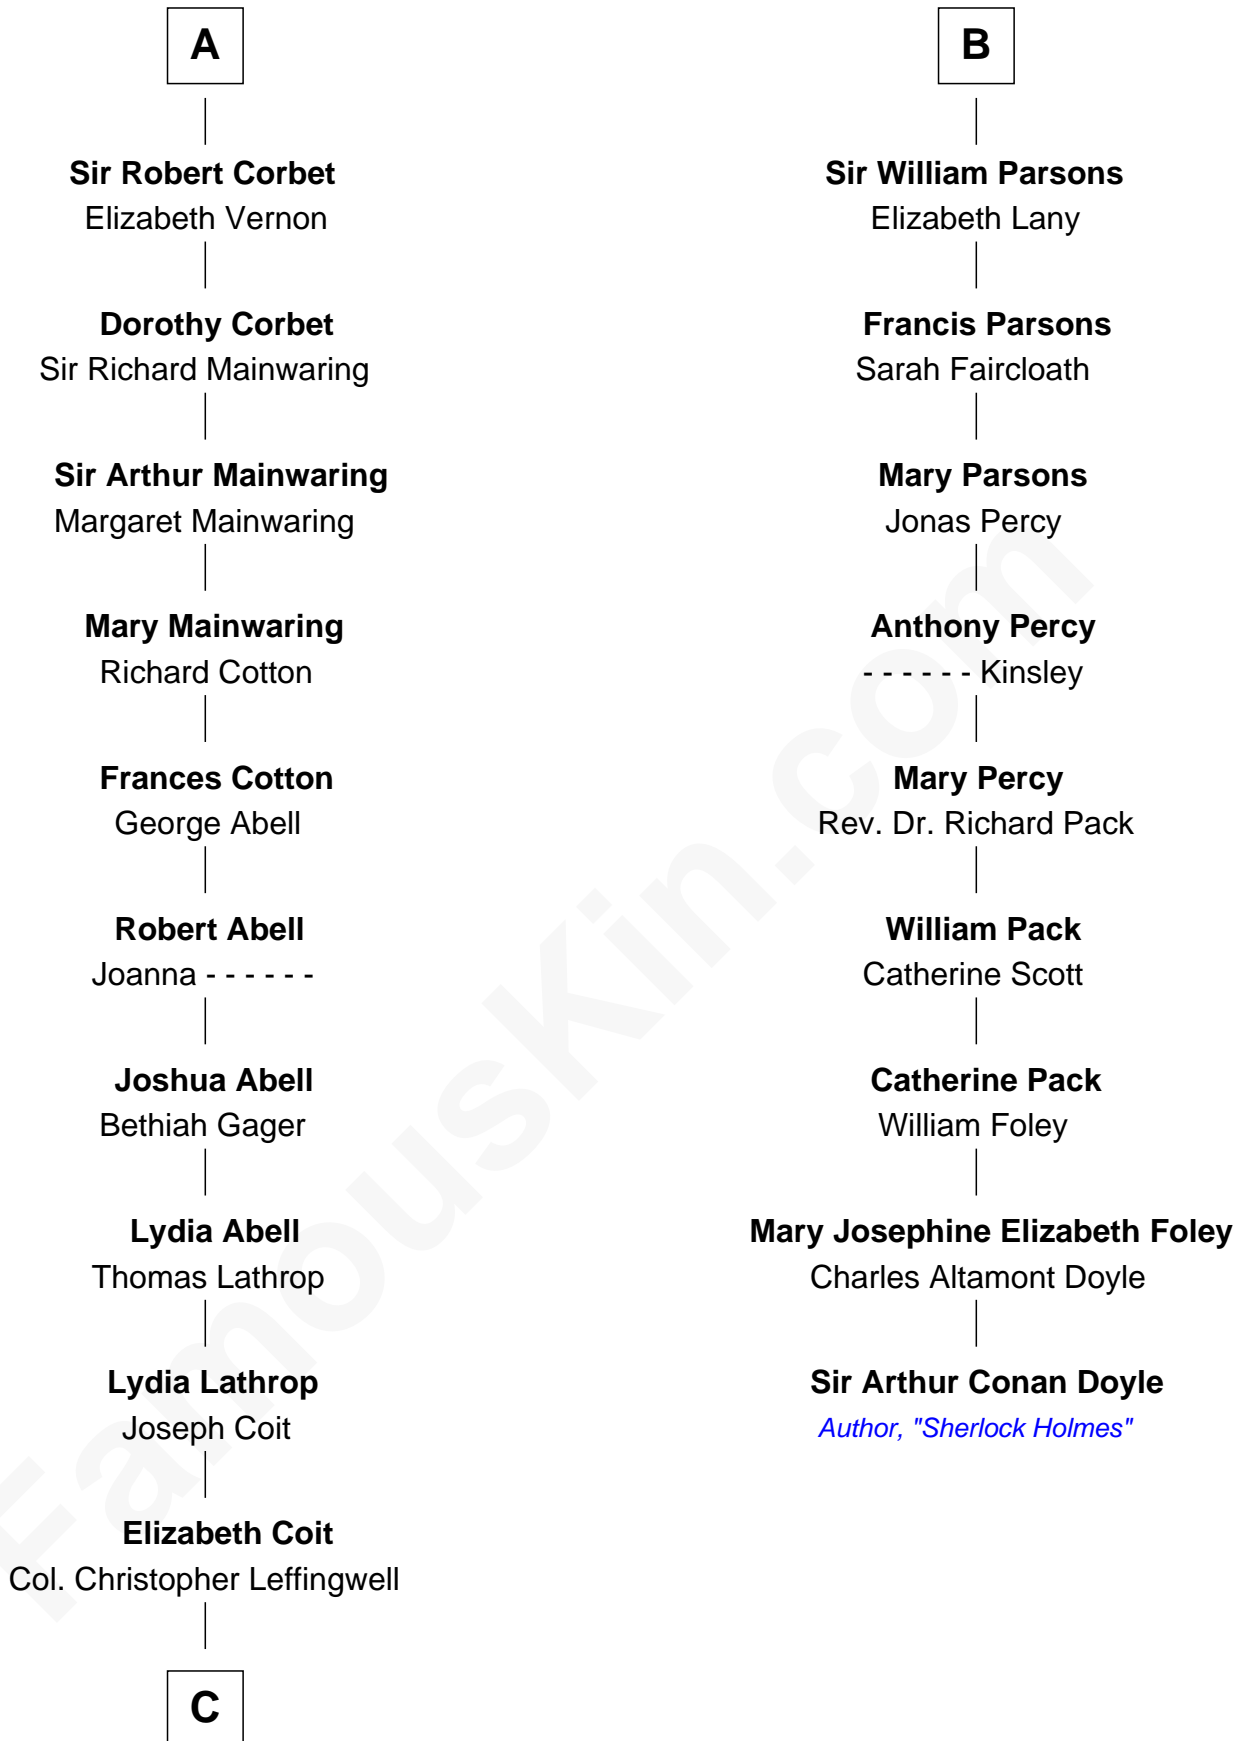

FamousKin.com Relationship Chart of

John Foster Dulles

52nd U.S. Secretary of State

15th cousin 6 times removed of

Sir Arthur Conan Doyle

Author, "Sherlock Holmes"

Sir Henry de Grey

Elizabeth Talbot