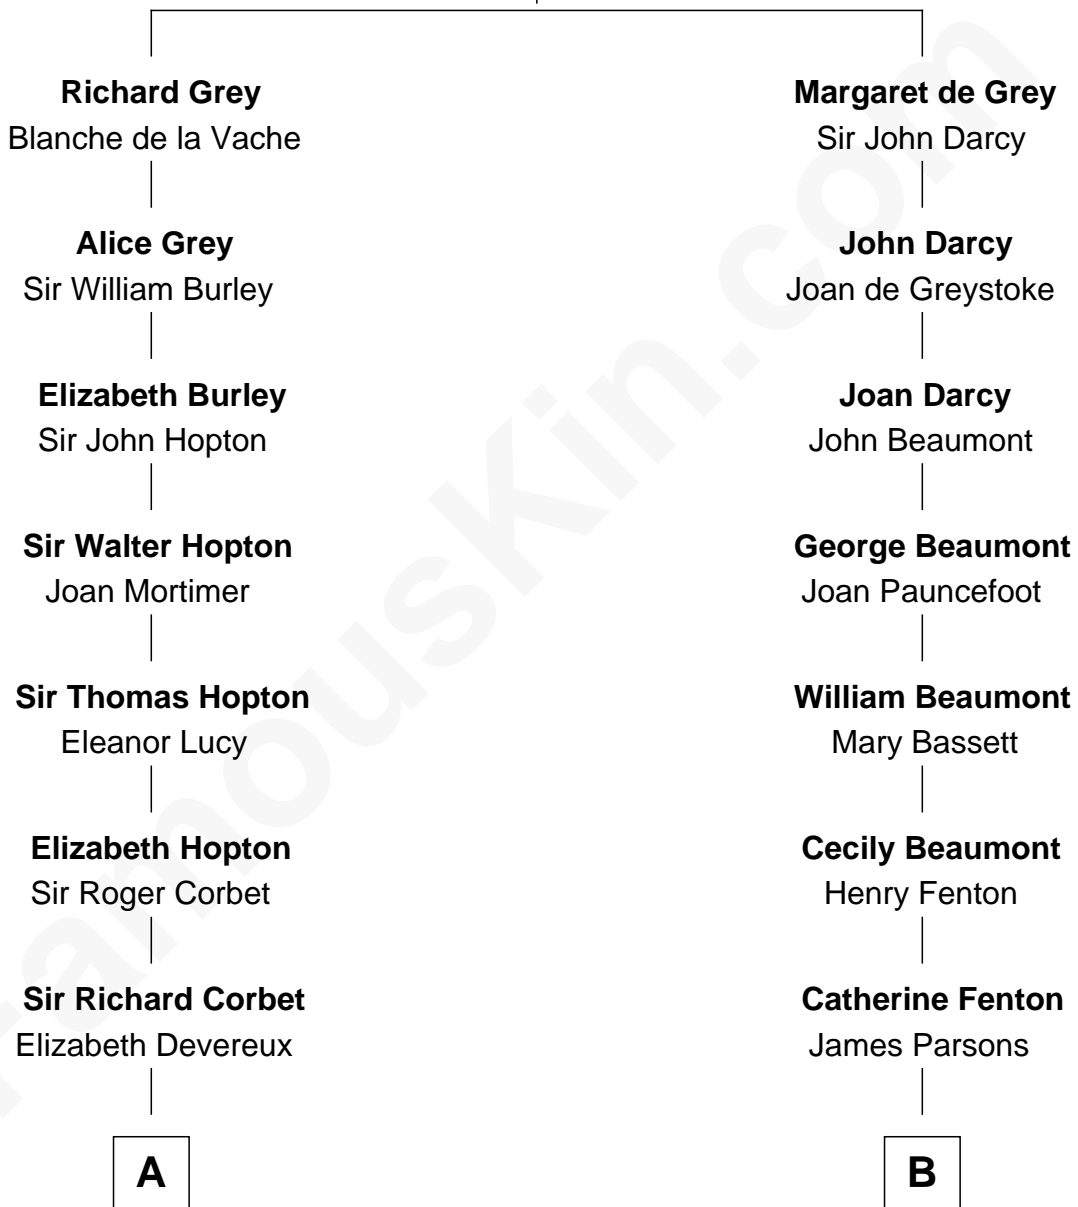

FamousKin.com Relationship Chart of

John Foster Dulles

52nd U.S. Secretary of State

15th cousin 6 times removed of

Sir Arthur Conan Doyle

Author, "Sherlock Holmes"

Sir Henry de Grey

Elizabeth Talbot