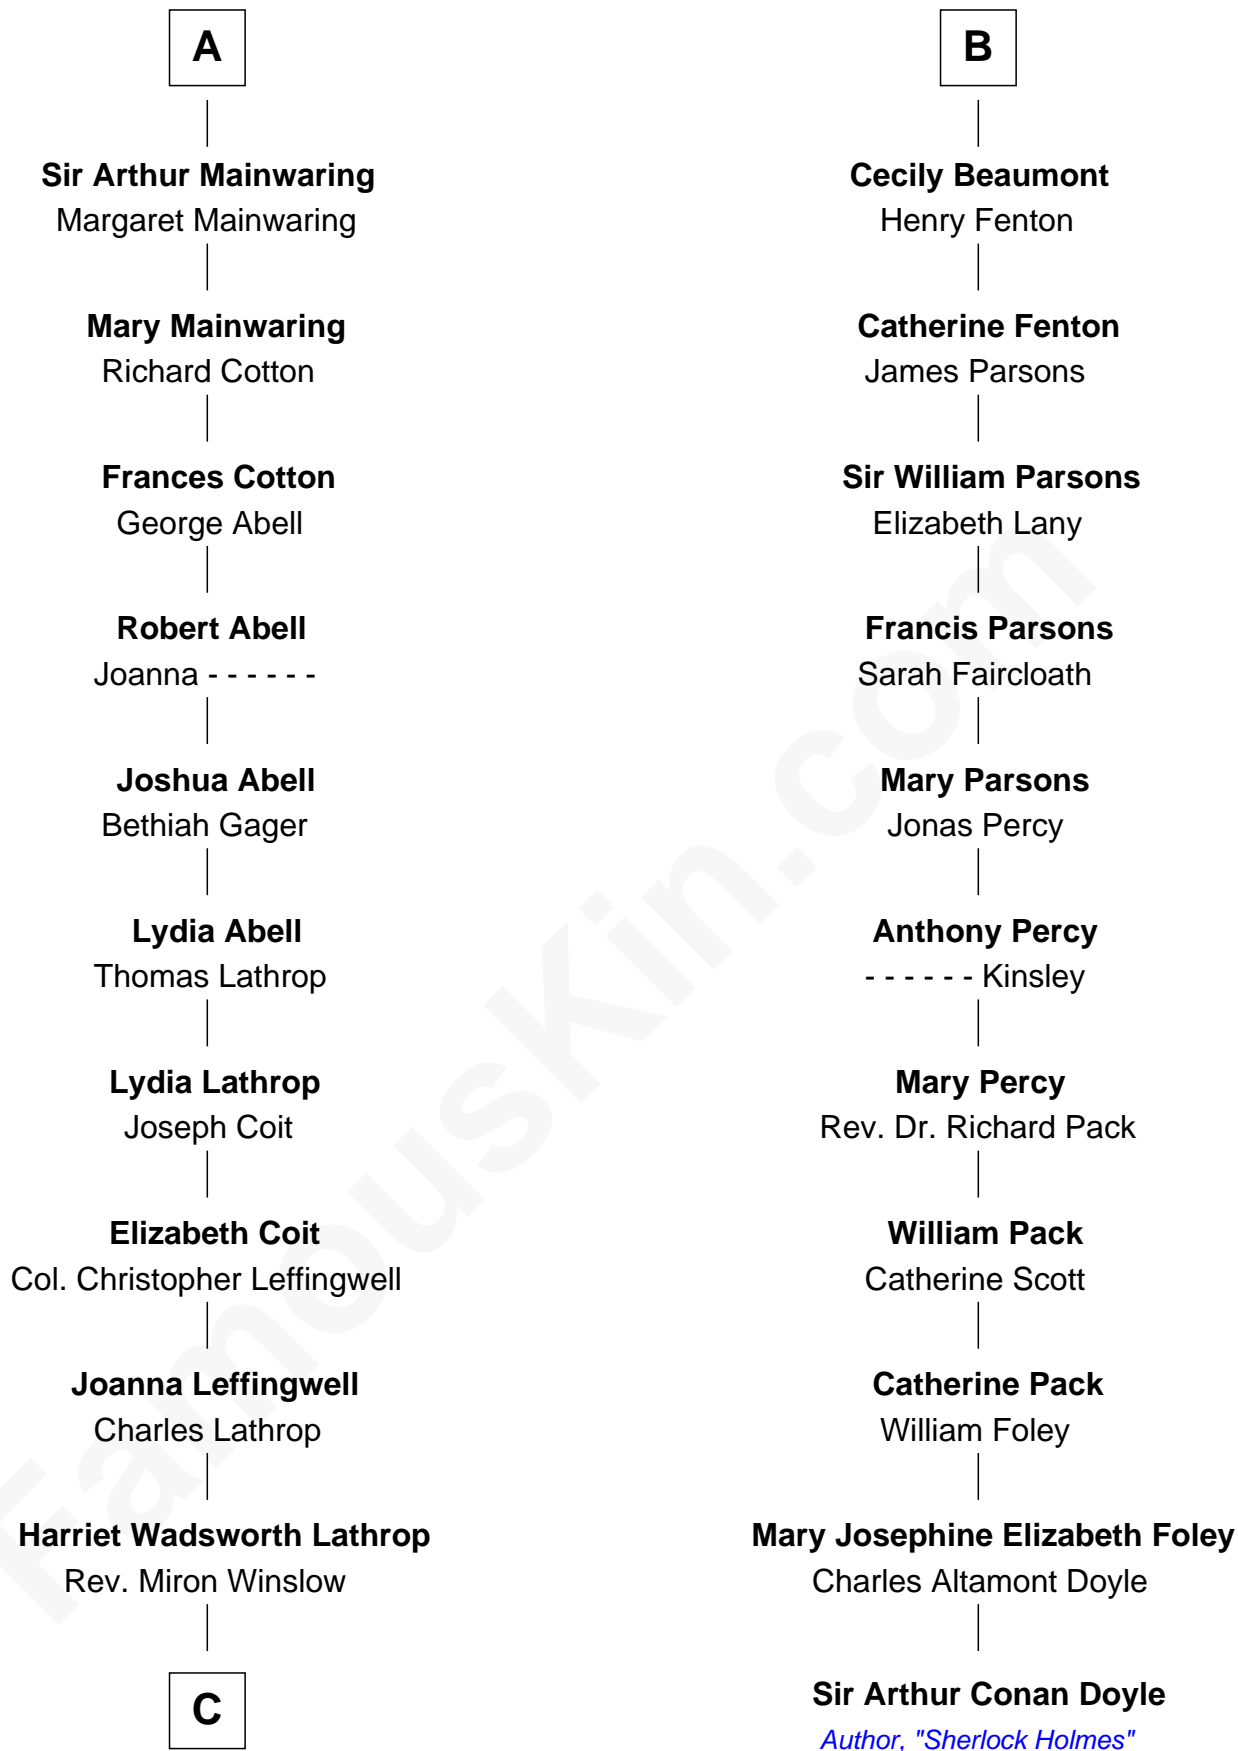

FamousKin.com Relationship Chart of

John Foster Dulles

52nd U.S. Secretary of State

17th cousin 2 times removed of

Sir Arthur Conan Doyle

Author, "Sherlock Holmes"

Sir James le Boteler

Eleanor de Bohun

C

—
Harriet Lathrop Winslow

Rev. John Welsh Dulles

—
Allen Macy Dulles

Edith Foster

—
John Foster Dulles

52nd U.S. Secretary of State

FamousKin.com