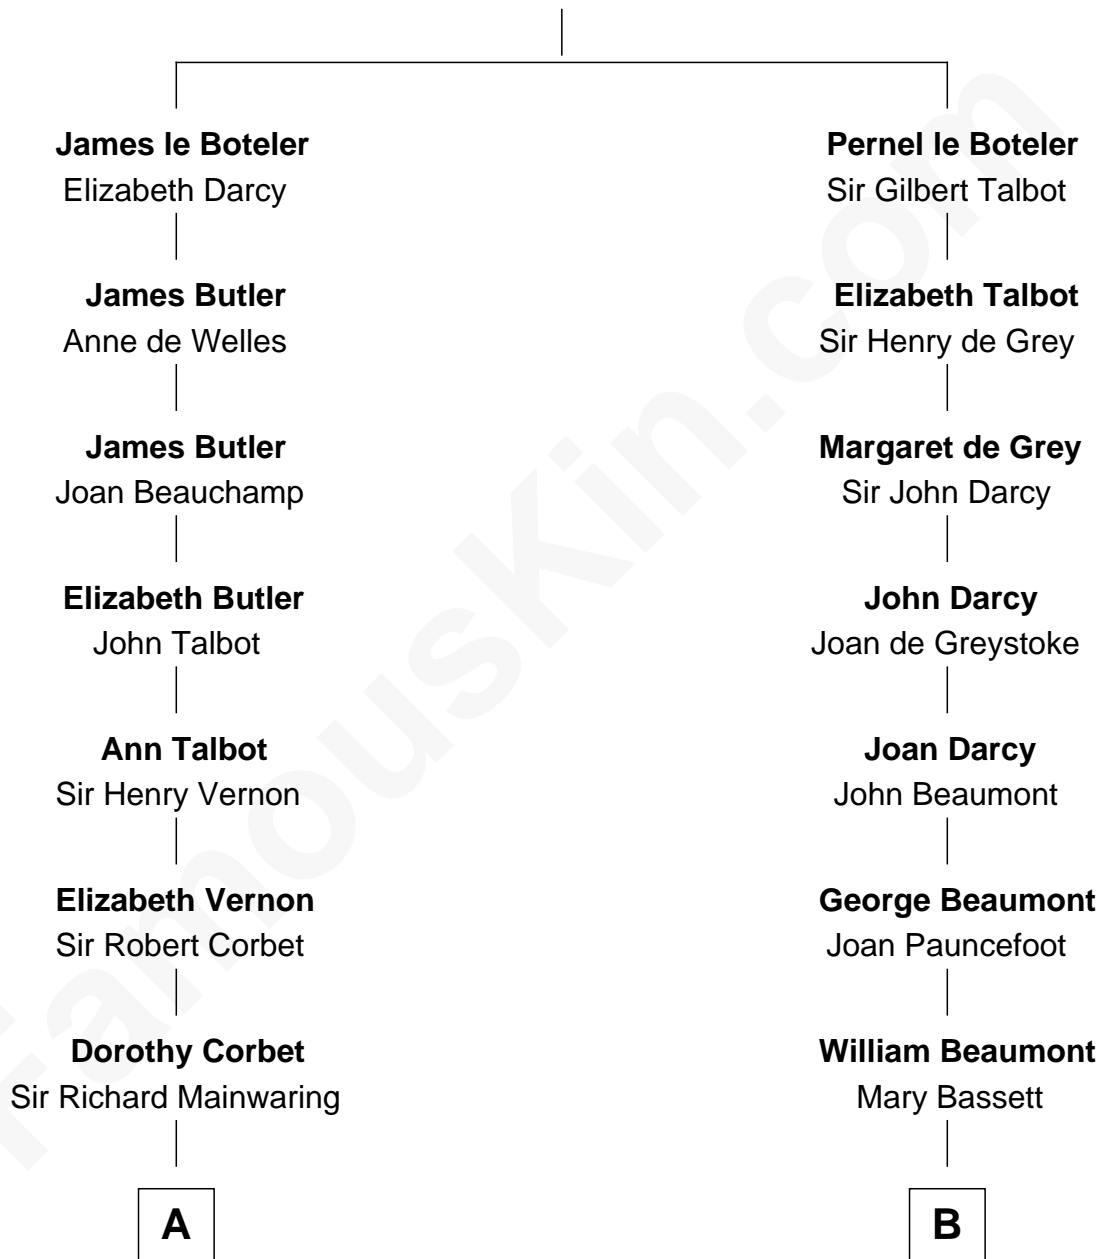

FamousKin.com Relationship Chart of

John Foster Dulles

52nd U.S. Secretary of State

17th cousin 2 times removed of

Sir Arthur Conan Doyle

Author, "Sherlock Holmes"

Sir James le Boteler

Eleanor de Bohun

C

—
Harriet Lathrop Winslow

Rev. John Welsh Dulles

—
Allen Macy Dulles

Edith Foster

—
John Foster Dulles

52nd U.S. Secretary of State

FamousKin.com