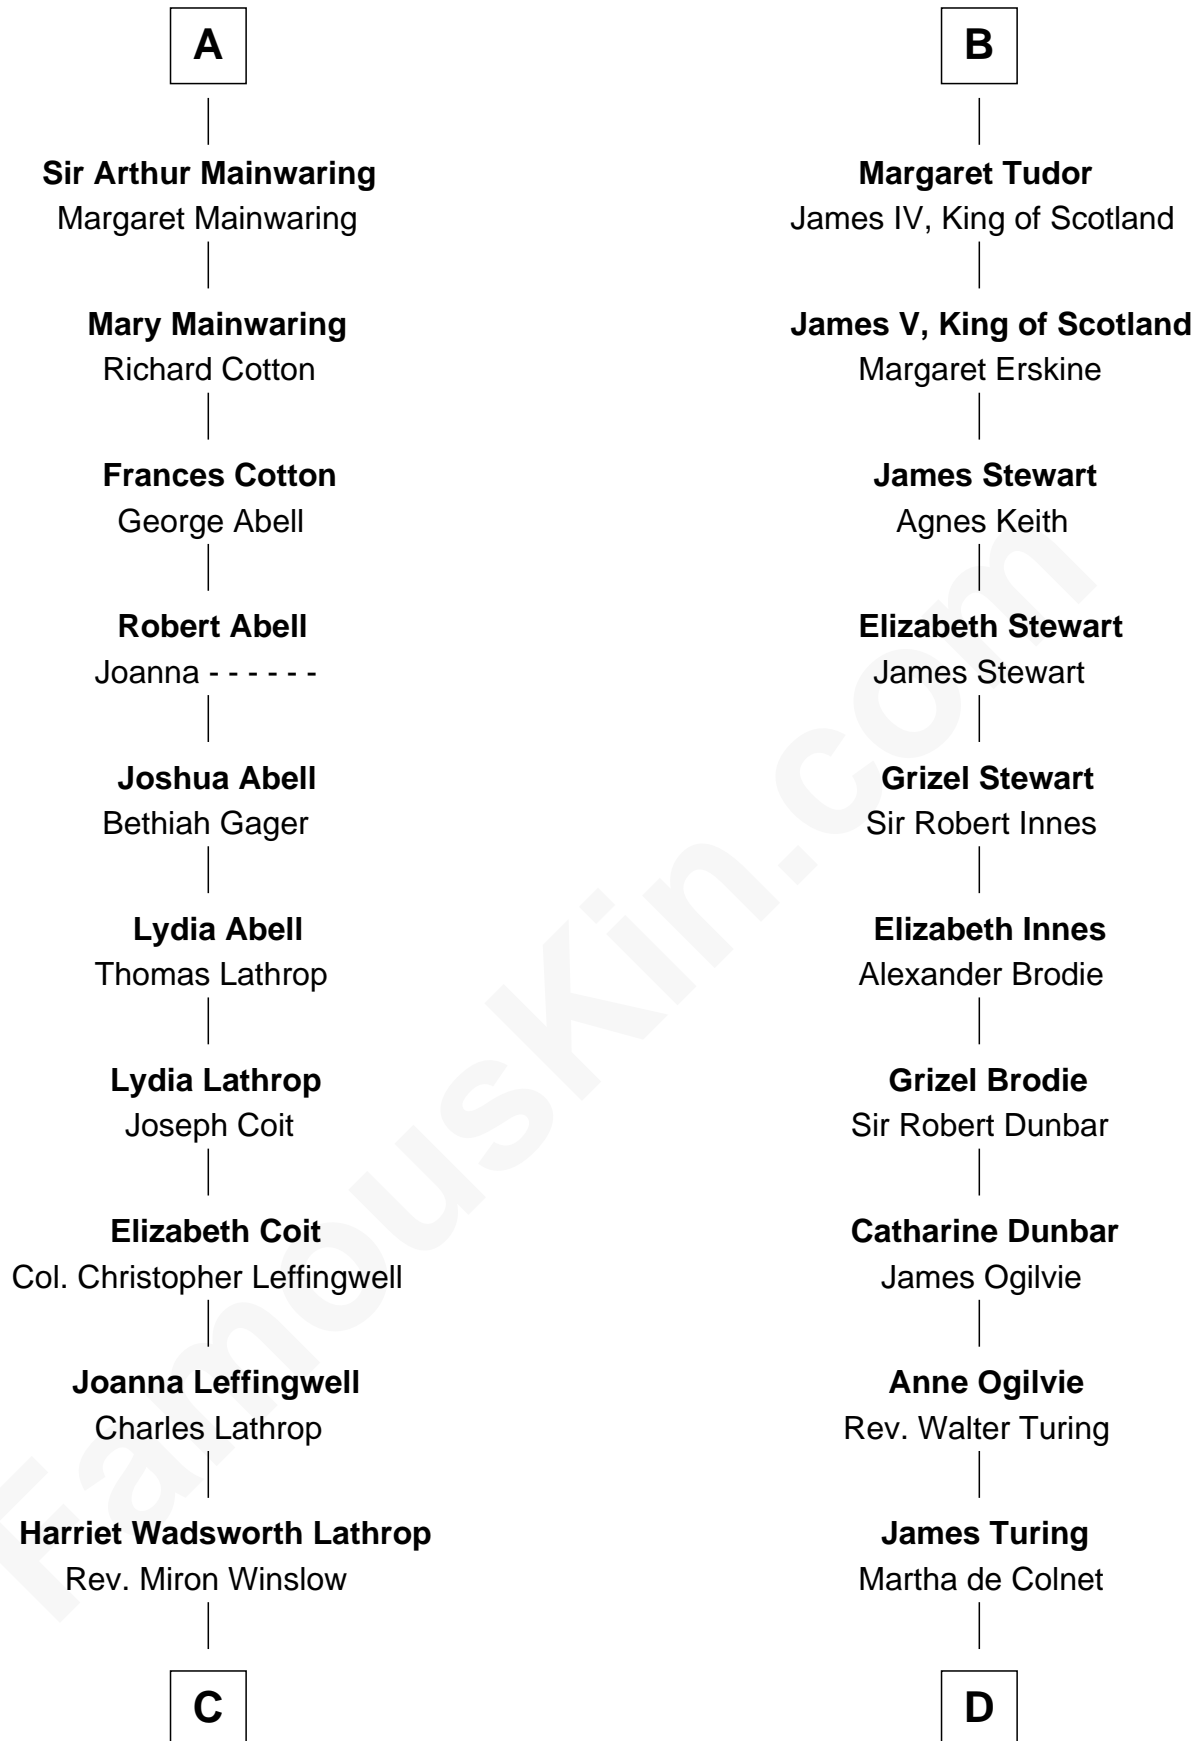

FamousKin.com Relationship Chart of

John Foster Dulles

52nd U.S. Secretary of State

19th cousin 2 times removed of

Alan Turing

WWII Codebreaker of Nazi Enigma Machine

C

Harriet Lathrop Winslow
Rev. John Welsh Dulles

Allen Macy Dulles
Edith Foster

John Foster Dulles
52nd U.S. Secretary of State

D

John Turing
Margaret Tennant

John Robert Turing
Jean Stewart Fraser

Rev. John Robert Turing
Fanny Montague Boyd

Julius Matheson Turing
Ethel Sara Stoney