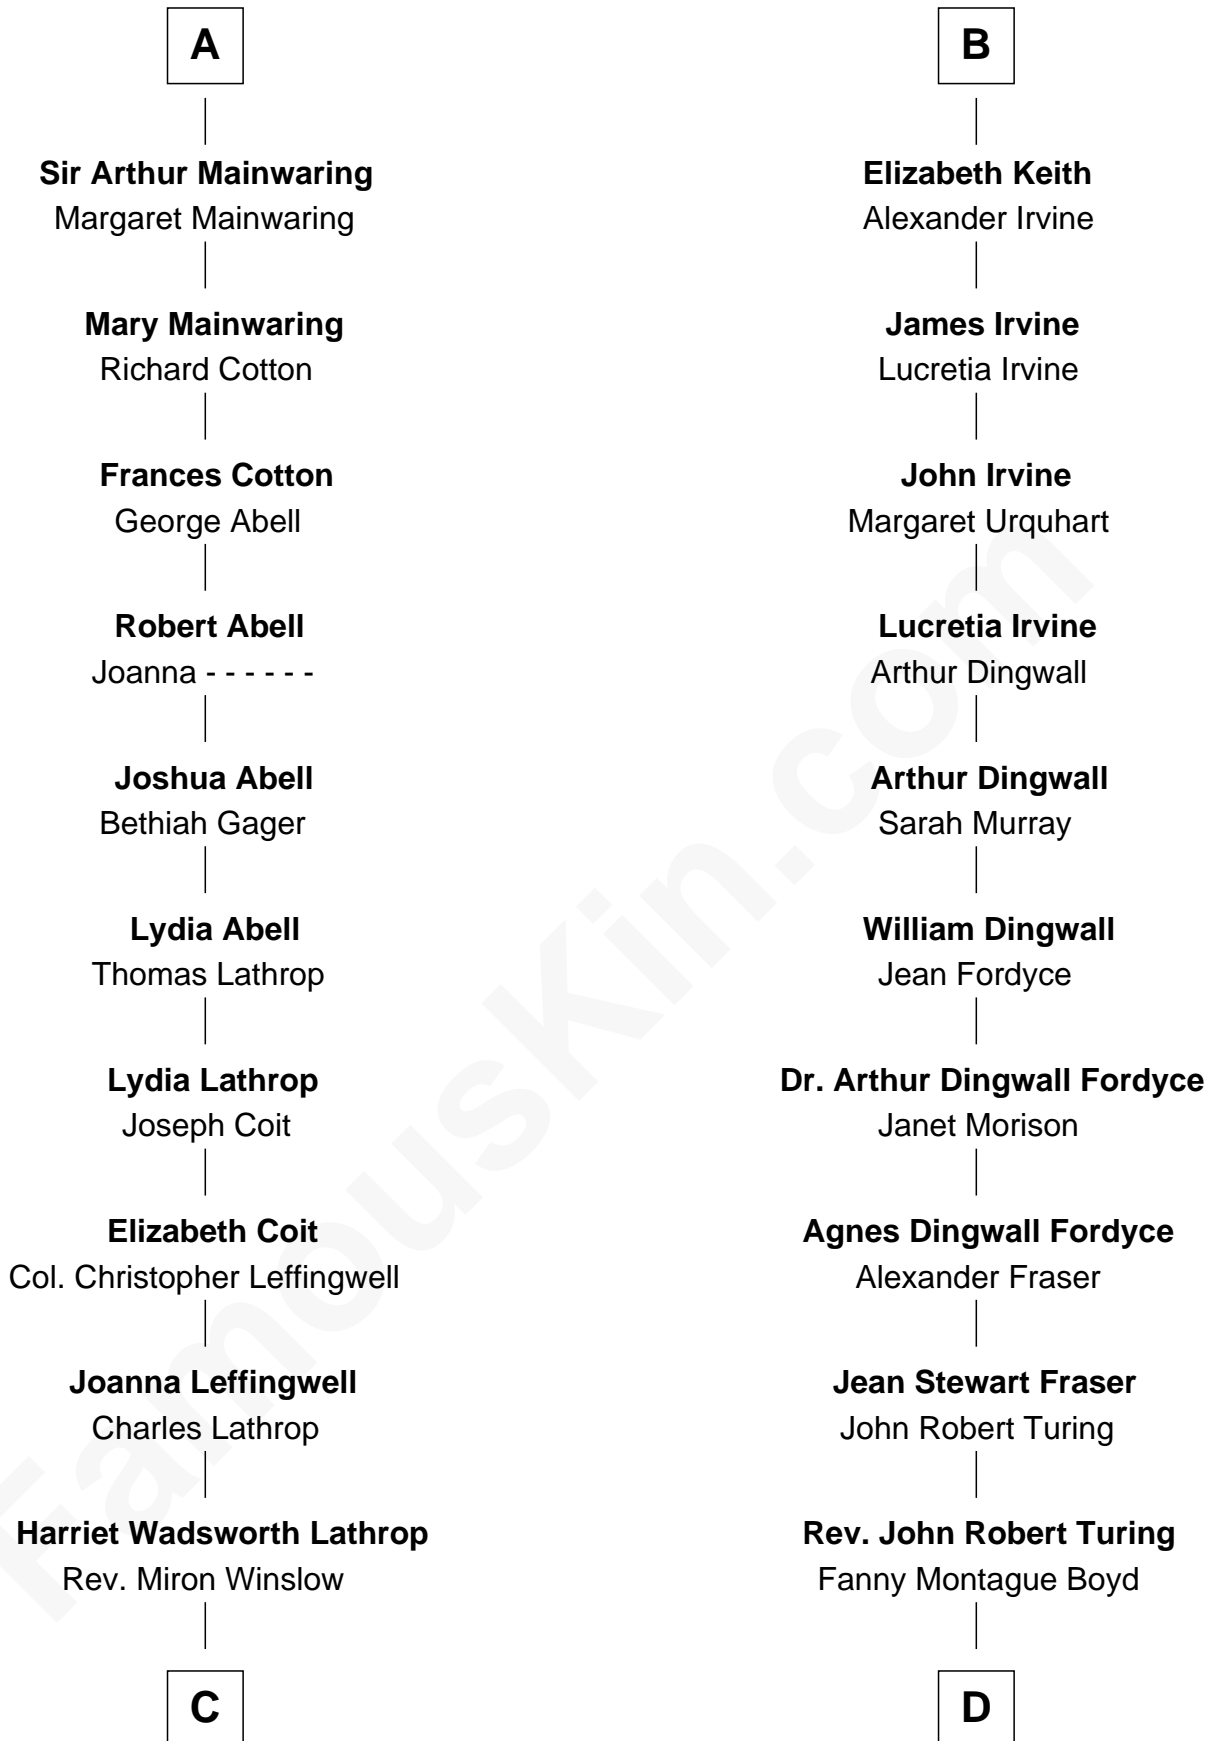

FamousKin.com Relationship Chart of

John Foster Dulles

52nd U.S. Secretary of State

18th cousin 1 time removed of

Alan Turing

WWII Codebreaker of Nazi Enigma Machine

C

Harriet Lathrop Winslow
Rev. John Welsh Dulles

Allen Macy Dulles
Edith Foster

John Foster Dulles
52nd U.S. Secretary of State

D

Julius Matheson Turing
Ethel Sara Stoney

Alan Turing
WWII Codebreaker of Nazi Enigma Machine

FamousKin.com