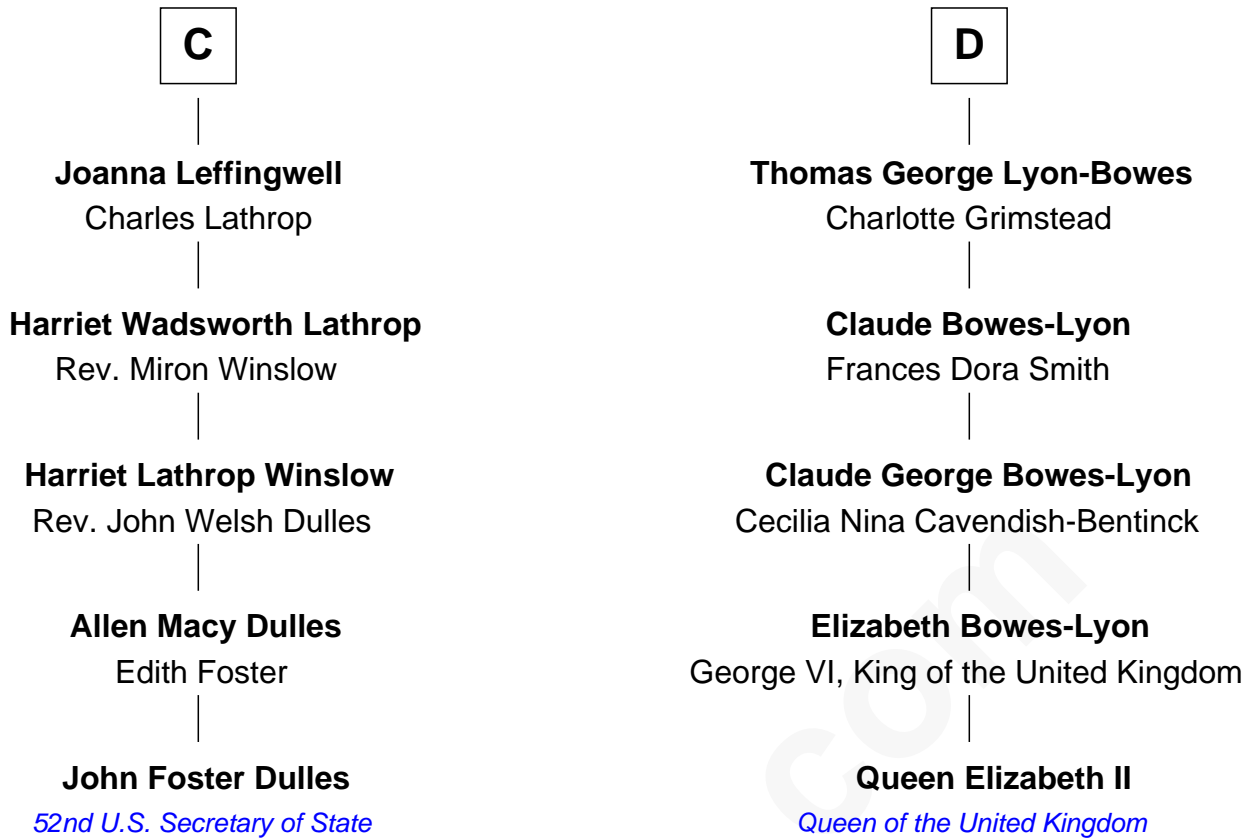

FamousKin.com Relationship Chart of

John Foster Dulles

52nd U.S. Secretary of State

21st cousin of

Queen Elizabeth II

Queen of the United Kingdom

Nichole d'Aubenev
Sir Roger de Somery

Maud de Somery
Sir Henry de Erdington

Sir Henry de Erdington
Joan de Wolvey

Sir Giles de Erdington
Elizabeth de Tolthorpe

Margaret de Erdington
Sir Roger Corbet

Sir Robert Corbet
Margaret - - - - -

Sir Roger Corbet
Elizabeth Hopton

Sir Richard Corbet
Elizabeth Devereux

A

Joan de Somery
John IV le Strange

John V le Strange
Maud de Walton

John VI le Strange
Iseult - - - - -

Roger le Strange
Maud - - - - -

Sir Roger le Strange
Aline Fitzalan

Lucy le Strange
Sir William Willoughby

Margery Willoughby
Sir William FitzHugh

B

Elizabeth II photo by [Eric Draper](#)