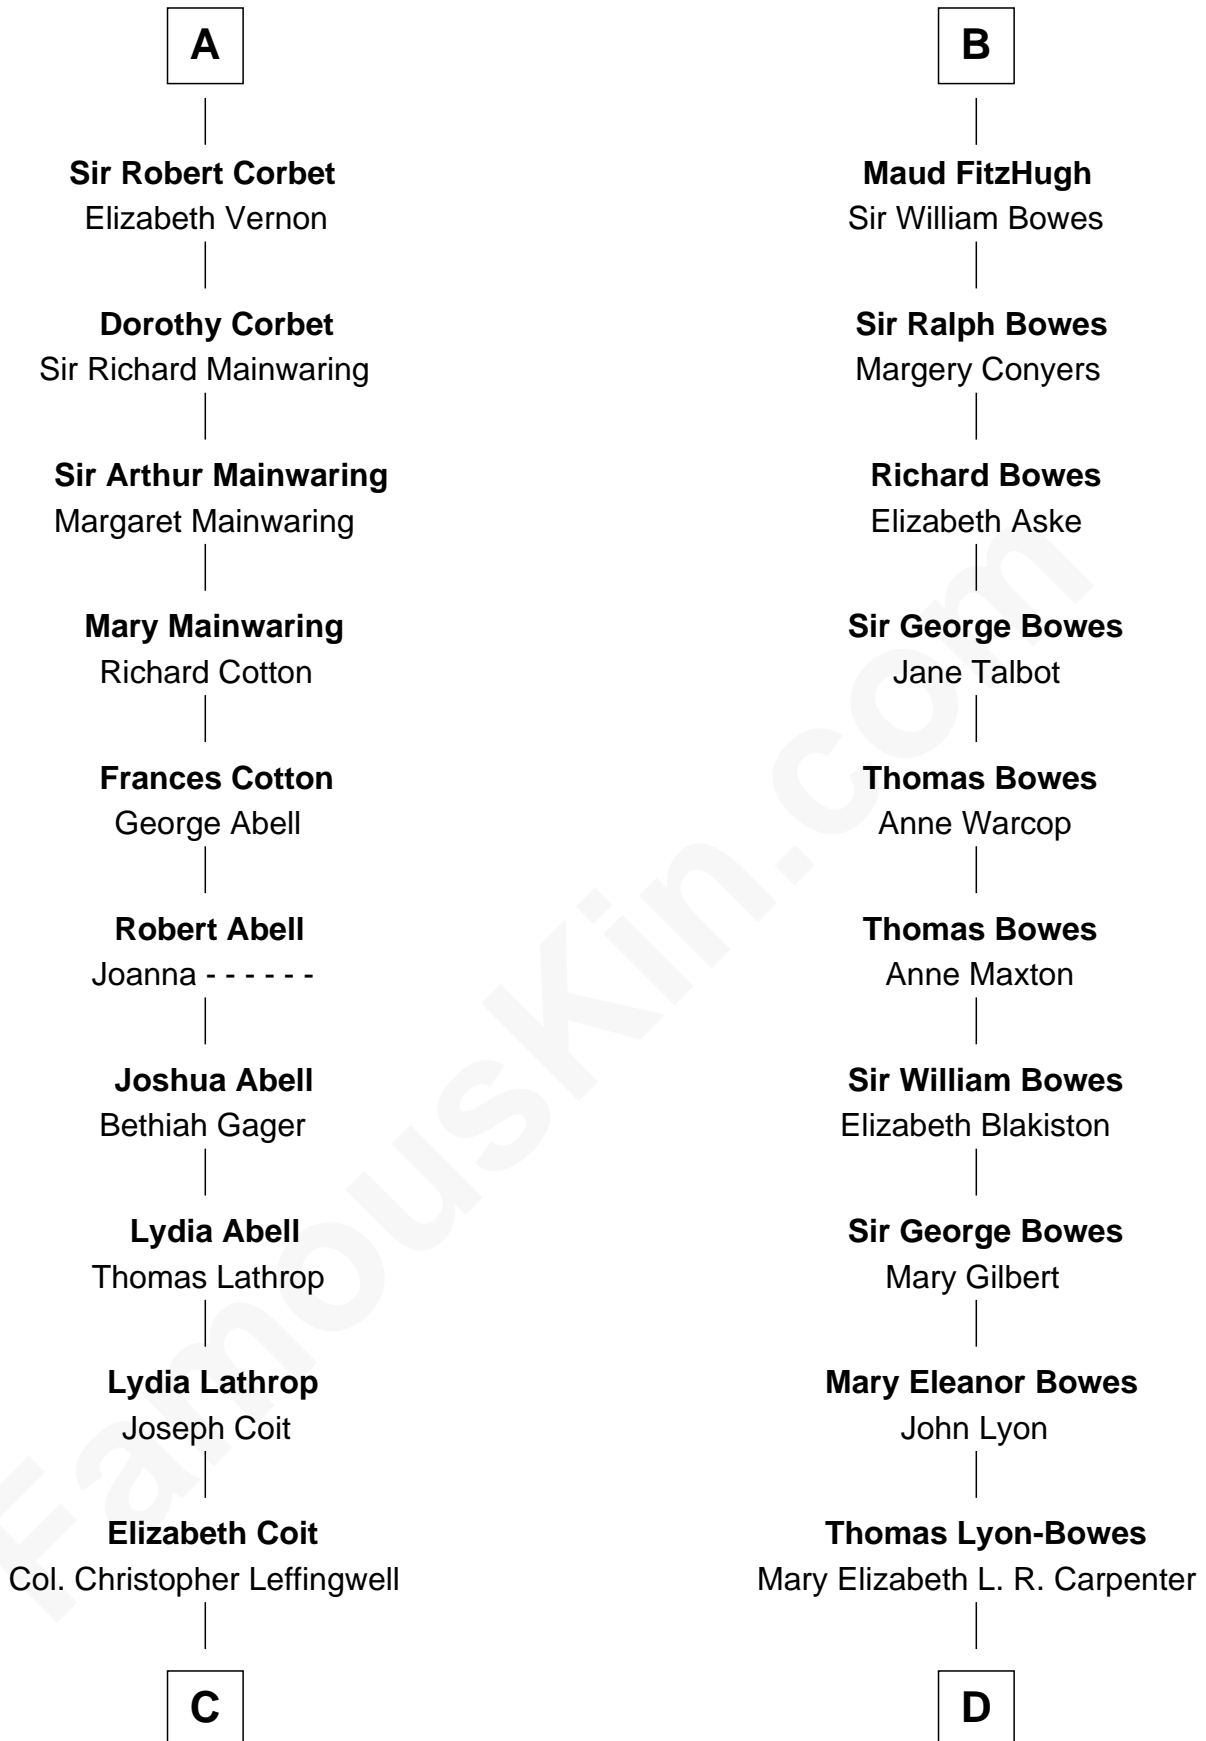

FamousKin.com Relationship Chart of

John Foster Dulles

52nd U.S. Secretary of State

21st cousin of

Queen Elizabeth II

Queen of the United Kingdom

Nichole d'Aubenev
Sir Roger de Somery

Maud de Somery
Sir Henry de Erdington

A

Joan de Somery
John IV le Strange

John V le Strange
Maud de Walton

John VI le Strange
Iseult - - - - -

Roger le Strange
Maud - - - - -

Sir Roger le Strange
Aline Fitzalan

Lucy le Strange
Sir William Willoughby

Margery Willoughby
Sir William FitzHugh

B

Elizabeth II photo by [Eric Draper](#)