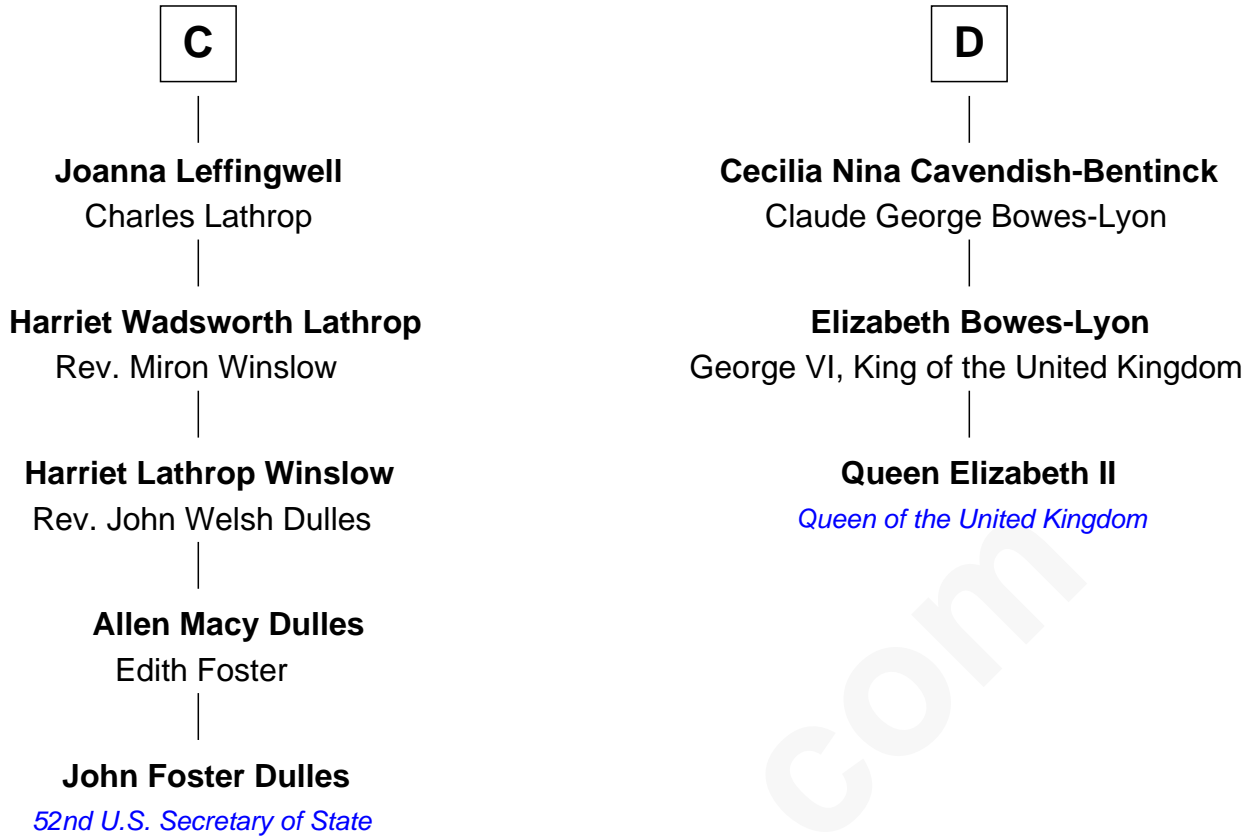

# FamousKin.com Relationship Chart of

**John Foster Dulles**

*52nd U.S. Secretary of State*

19th cousin 2 times removed of

**Queen Elizabeth II**

*Queen of the United Kingdom*

Elizabeth II photo by [Eric Draper](#)