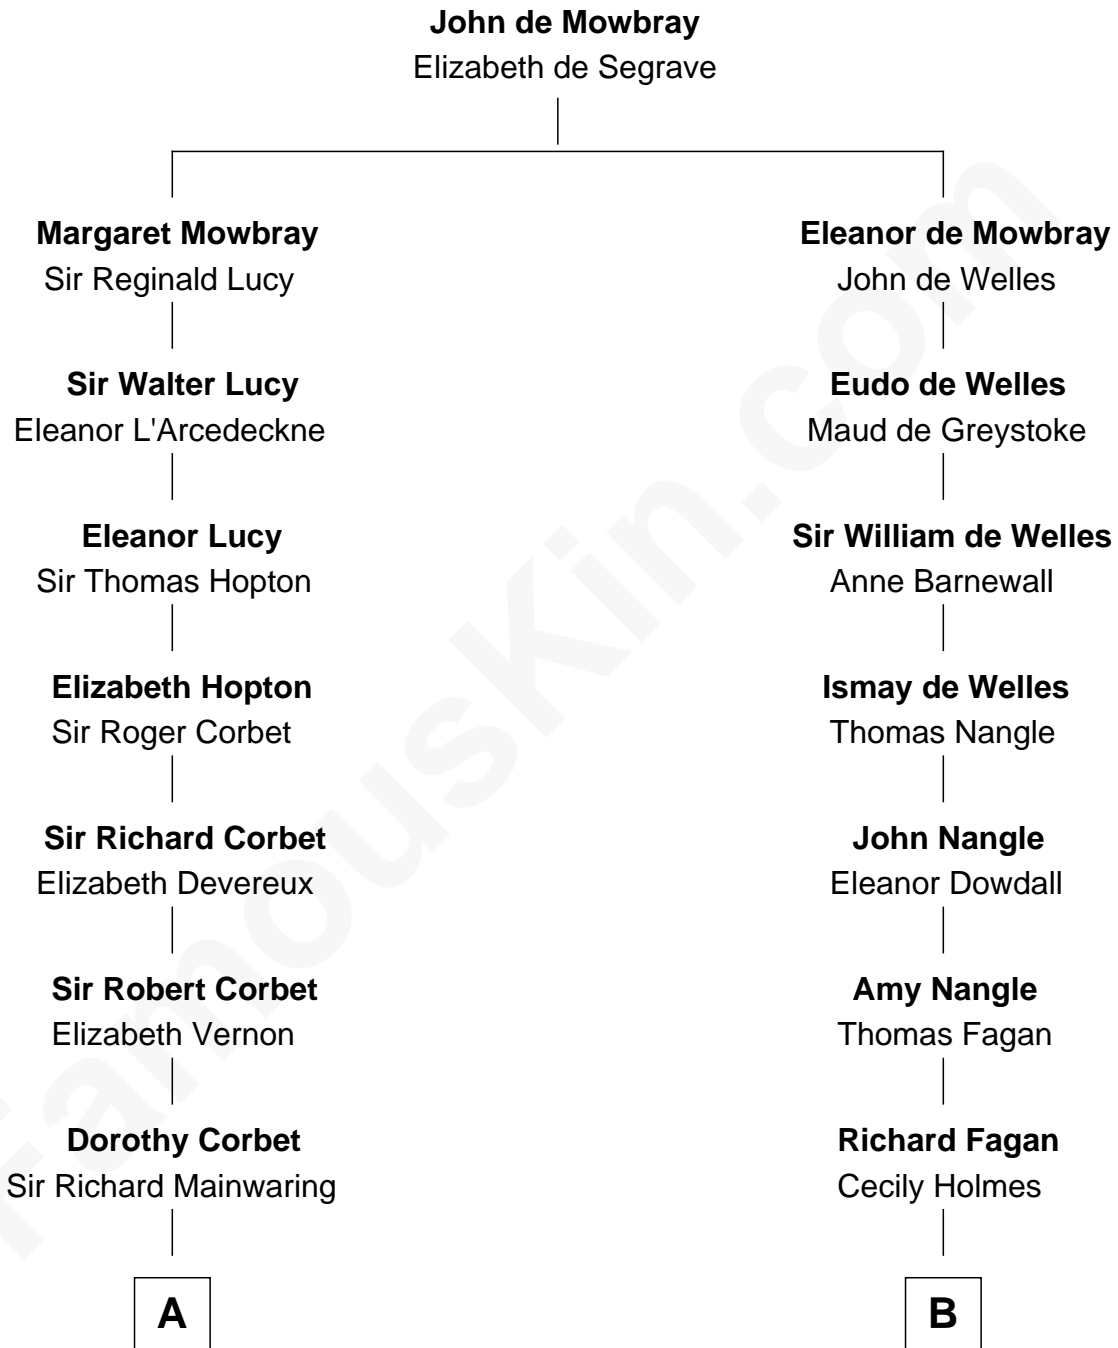

# FamousKin.com Relationship Chart of

**John Foster Dulles**

*52nd U.S. Secretary of State*

17th cousin 2 times removed of

**Queen Elizabeth II**

*Queen of the United Kingdom*

C

Harriet Lathrop Winslow

Rev. John Welsh Dulles

Allen Macy Dulles

Edith Foster

John Foster Dulles

*52nd U.S. Secretary of State*