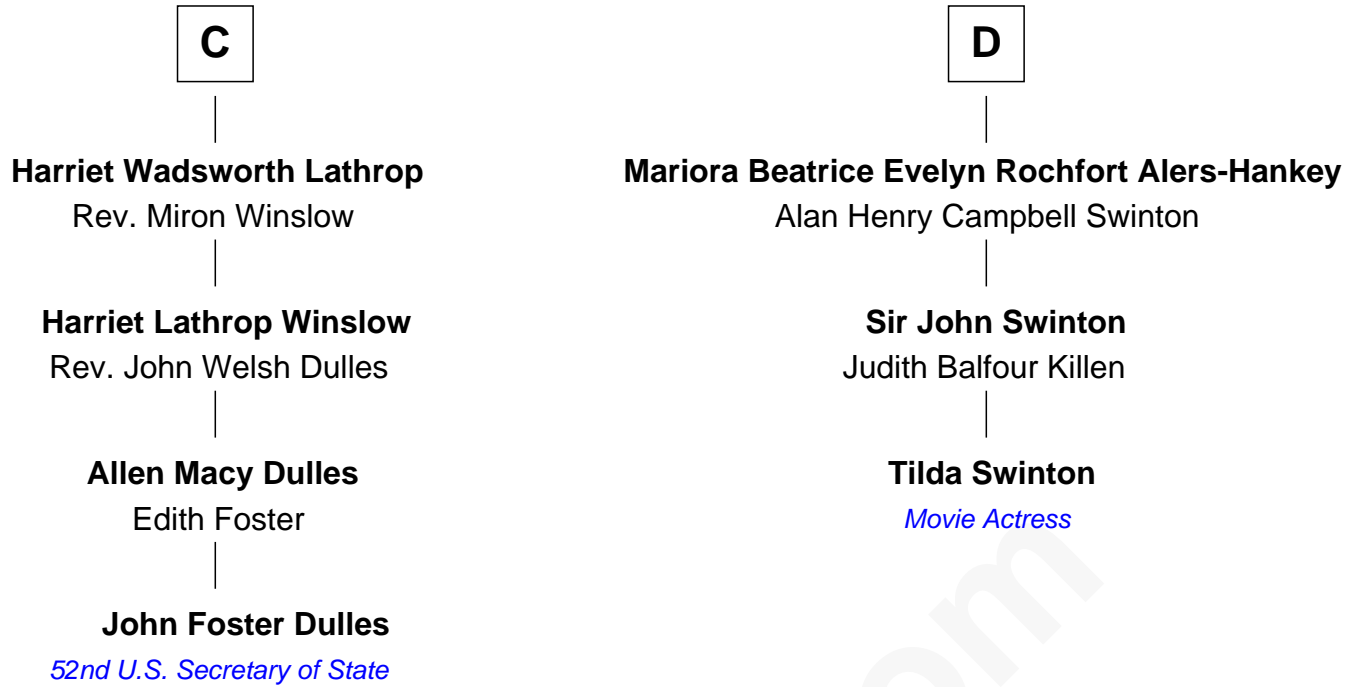

FamousKin.com Relationship Chart of

John Foster Dulles

52nd U.S. Secretary of State

19th cousin 1 time removed of

Tilda Swinton

Movie Actress

Ralph de Stafford
Margaret de Audley

Elizabeth de Stafford

Margaret de Ros

Sir Reynold Grey

Sir John Grey

Constance de Holand

Alice Grey

Sir William Knyvet

Sir Edmund Knyvet

Eleanor Tyrrel

Sir Thomas Knyvet

Muriel Howard

Sir Henry Knyvet

Anne Pickering

B

Tilda Swinton photo by [Nicolas Genin](#) (CC BY-SA 2.0)