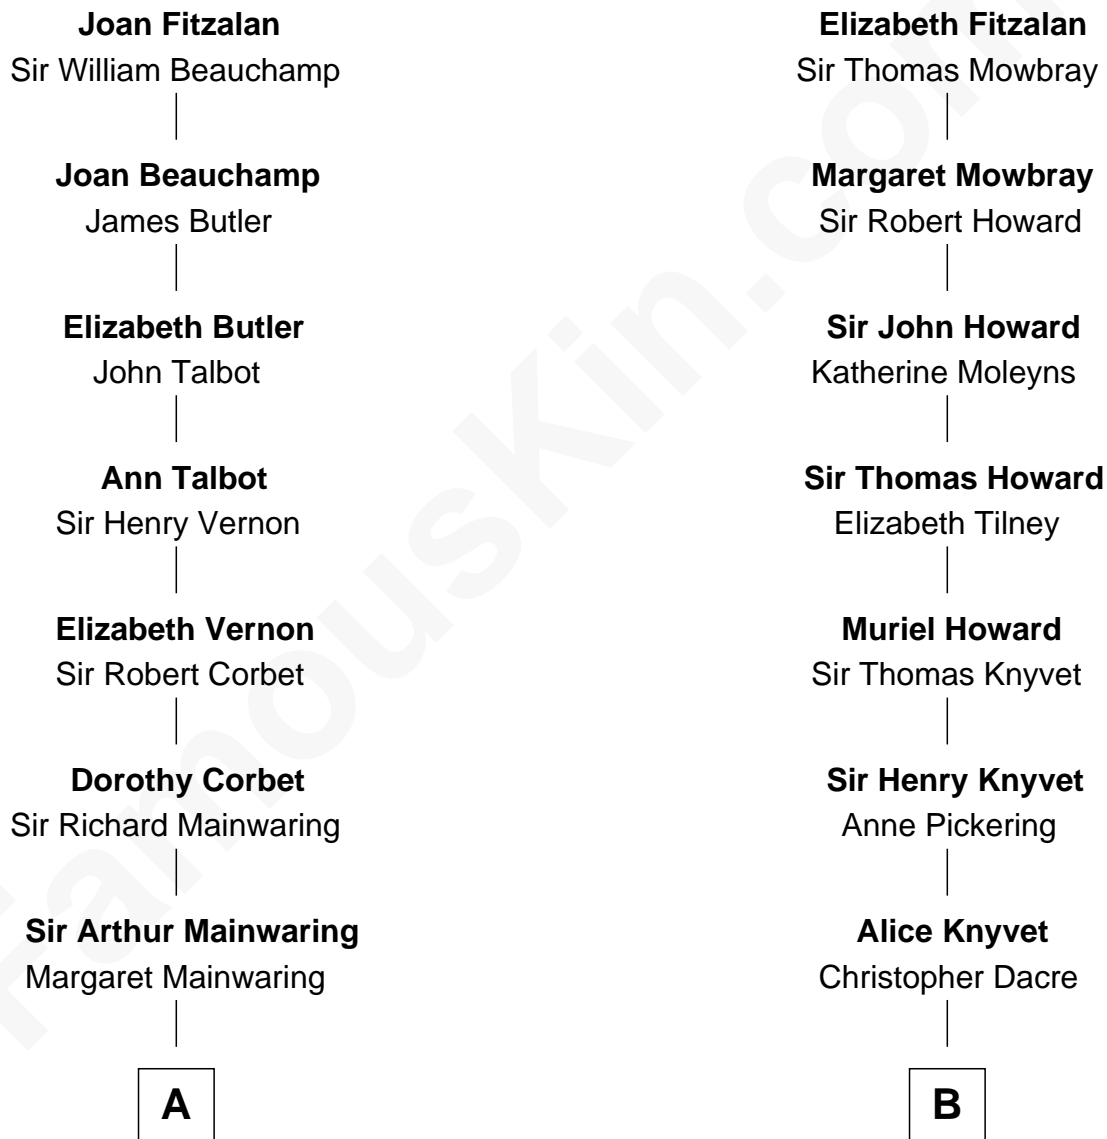

FamousKin.com Relationship Chart of

John Foster Dulles

52nd U.S. Secretary of State

18th cousin of

Tilda Swinton

Movie Actress

Sir Richard Fitzalan

Elizabeth de Bohun

C

Allen Macy Dulles

Edith Foster

John Foster Dulles

52nd U.S. Secretary of State

D

Sir John Swinton

Judith Balfour Killen