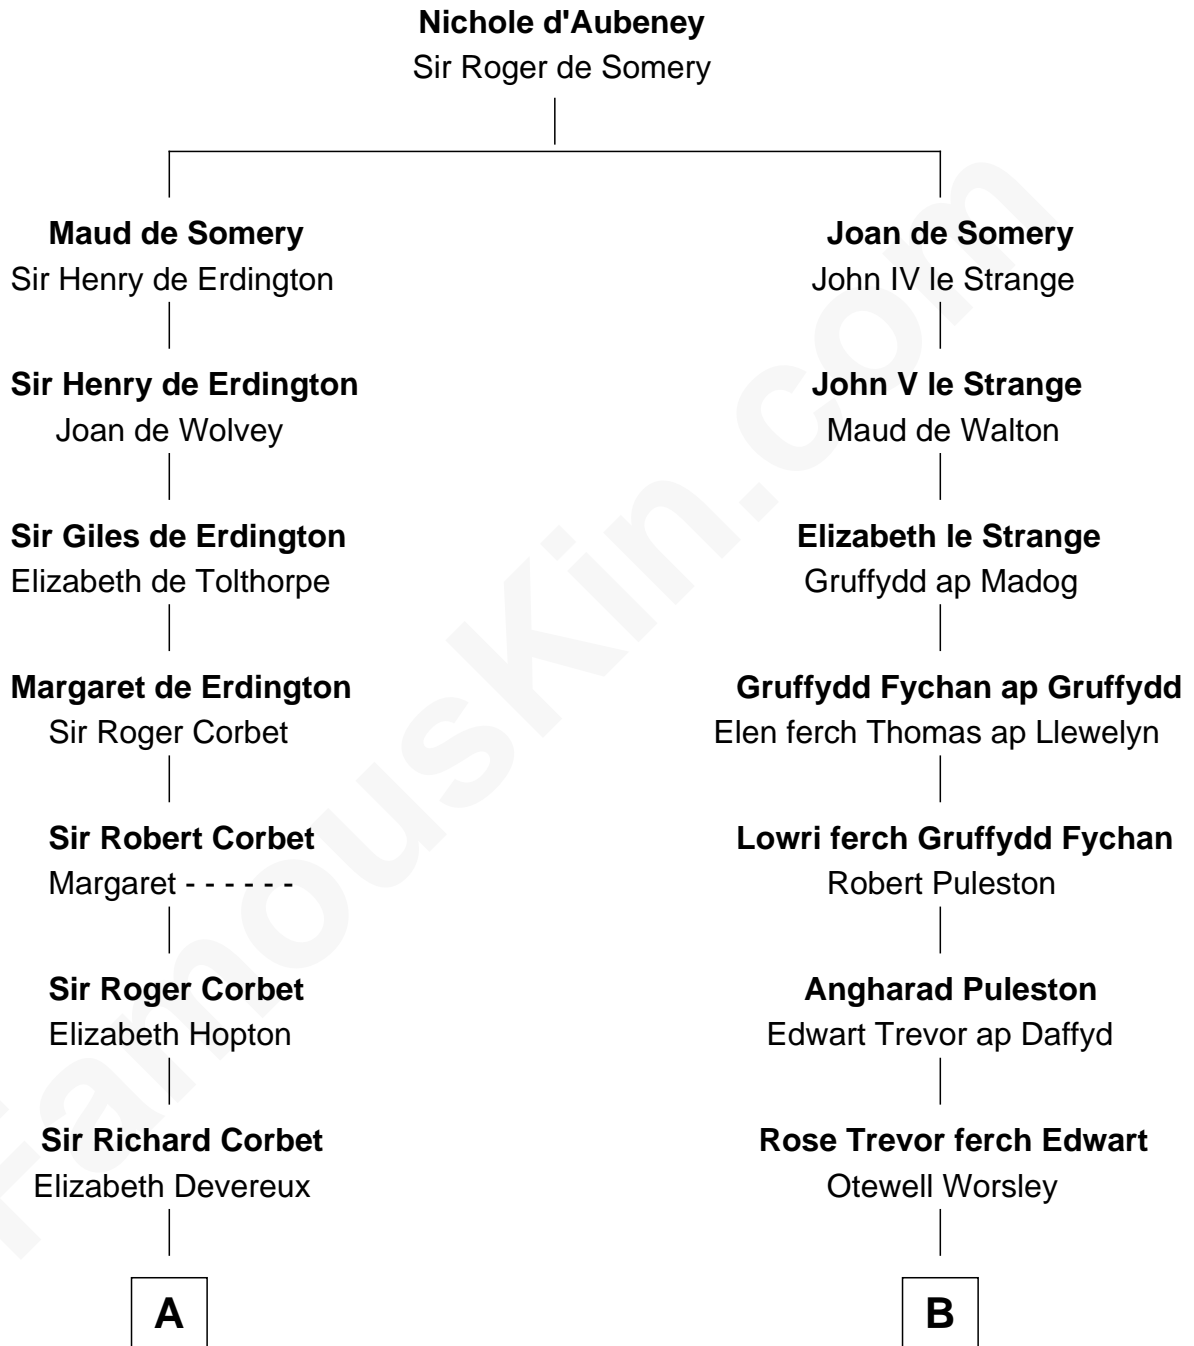

FamousKin.com Relationship Chart of

John Foster Dulles

52nd U.S. Secretary of State

17th cousin 4 times removed of

Jane (Appleton) Pierce

First Lady of President Franklin Pierce

C

Joanna Leffingwell

Charles Lathrop

Harriet Wadsworth Lathrop

Rev. Miron Winslow

Harriet Lathrop Winslow

Rev. John Welsh Dulles

Allen Macy Dulles

Edith Foster

John Foster Dulles