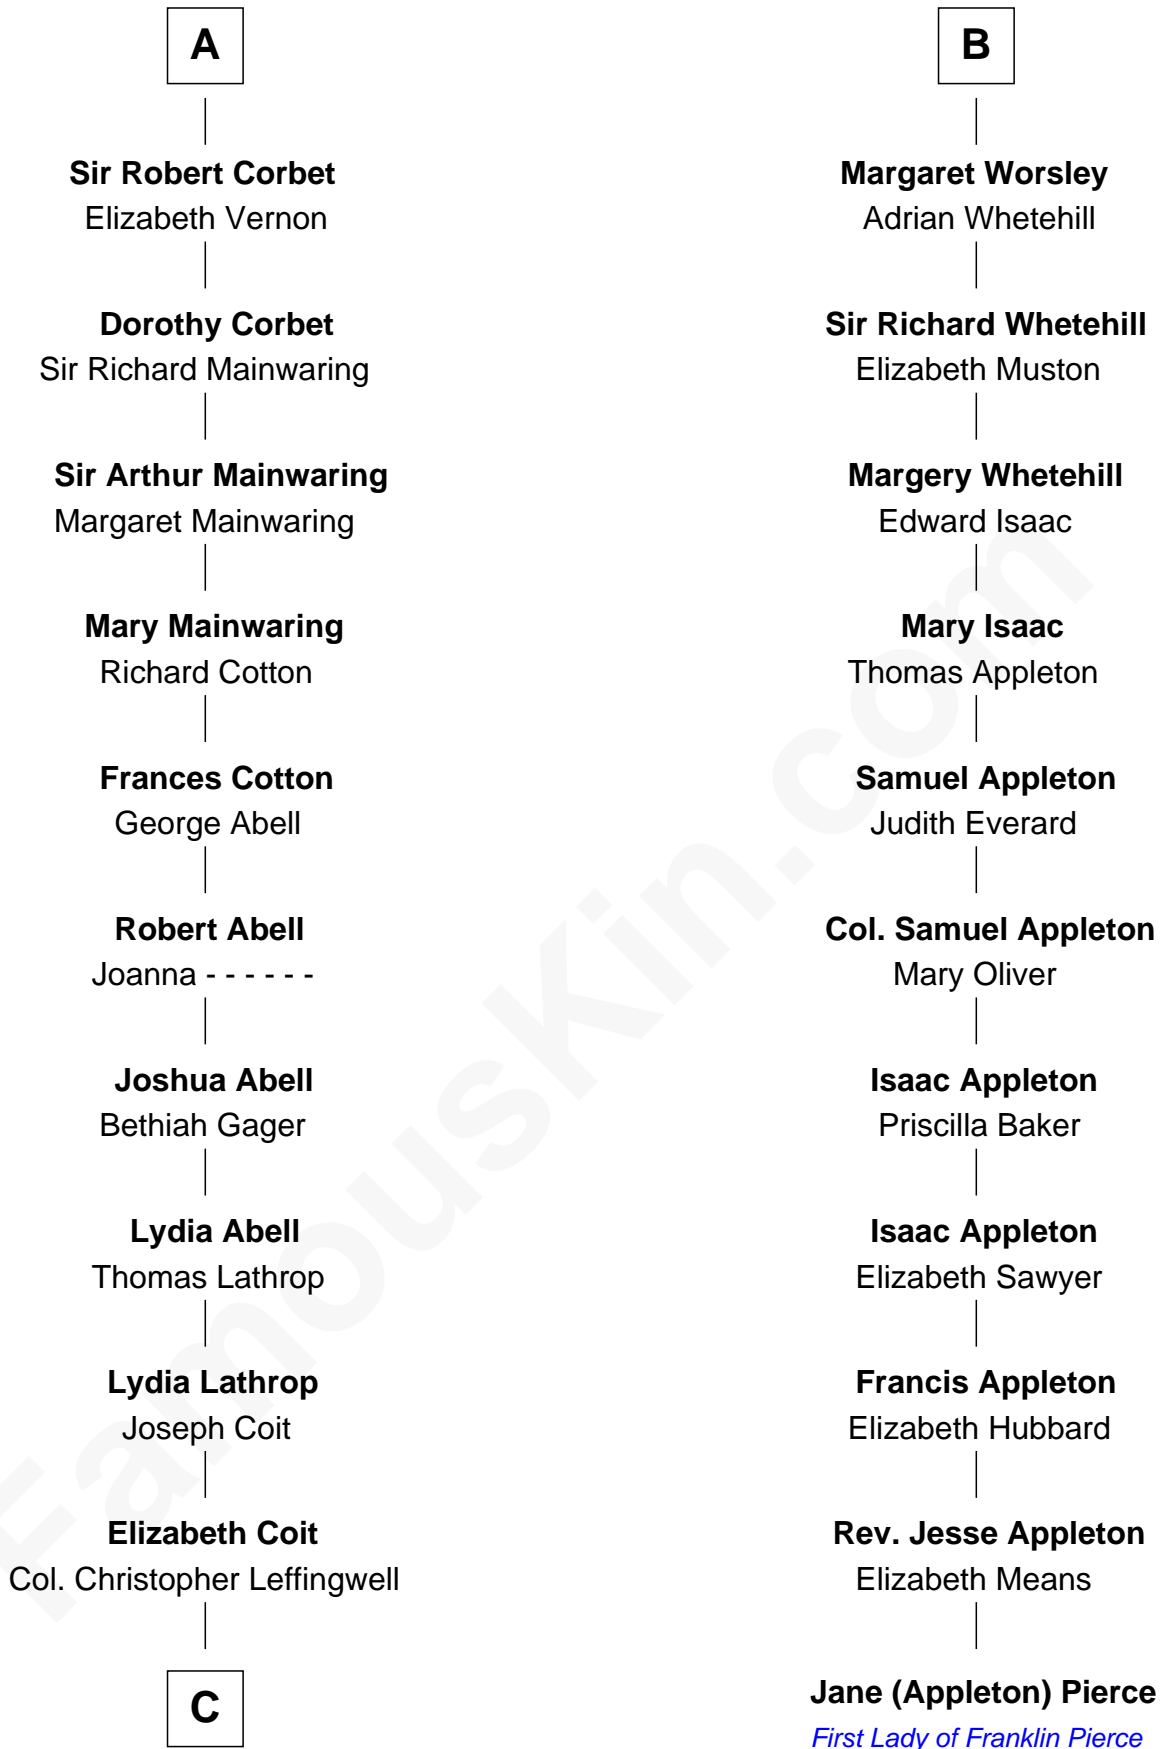

FamousKin.com Relationship Chart of

John Foster Dulles

52nd U.S. Secretary of State

17th cousin 4 times removed of

Jane (Appleton) Pierce

First Lady of President Franklin Pierce

C

Joanna Leffingwell

Charles Lathrop

Harriet Wadsworth Lathrop

Rev. Miron Winslow

Harriet Lathrop Winslow

Rev. John Welsh Dulles

Allen Macy Dulles

Edith Foster

John Foster Dulles

52nd U.S. Secretary of State